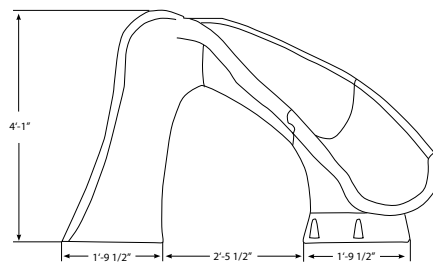

FOOTPRINT

Taupe

Sandstone

Gray Granite

Actual product colors vary slightly.

All installations must meet applicable codes and installation must be completed in accordance with S.R.Smith written instructions.

Model No.	Curve	Color
690-209-58123	RT	Sandstone
690-209-58124	RT	Gray Granite
690-209-58110	RT	Taupe