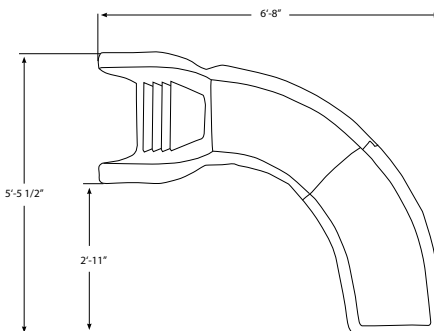

FOOTPRINT

Taupe

Sandstone

Gray Granite

Actual product colors vary slightly.

All installations must meet applicable codes and installation must be completed in accordance with S.R.Smith written instructions.

Model No.	Curve	Color
690-209-58123	RT	Sandstone
690-209-58124	RT	Gray Granite
690-209-58110	RT	Taupe