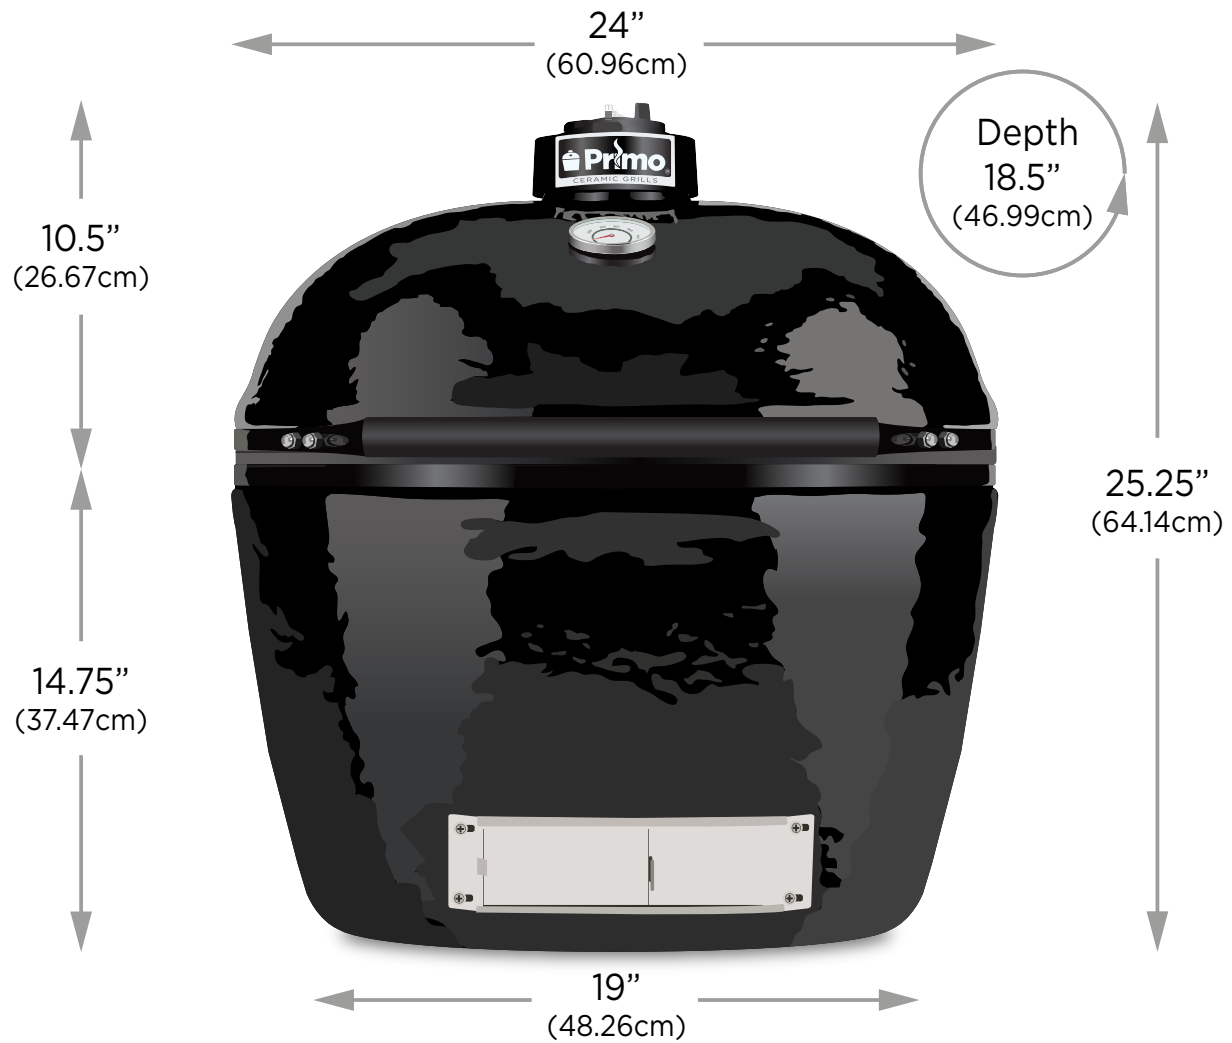

## Specifications

Grill Weight .....	145 lbs. ....	65.77kg
Cooking Area .....	300 sq in. ....	1,935cm <sup>2</sup>
Optional Rack System ...	195 sq in. ....	1,258cm <sup>2</sup>
Total Cooking Area .....	495 sq in. ....	3,193cm <sup>2</sup>
Cooking Grid .....	15" x 22" .....	38cm x 56cm
Temperature Range .....	150°–850°F+.....	66°C–454°C+

## Primo Oval LG 300 Dimensions

---

12" (30.48cm) of clearance is required behind the grill to open properly.