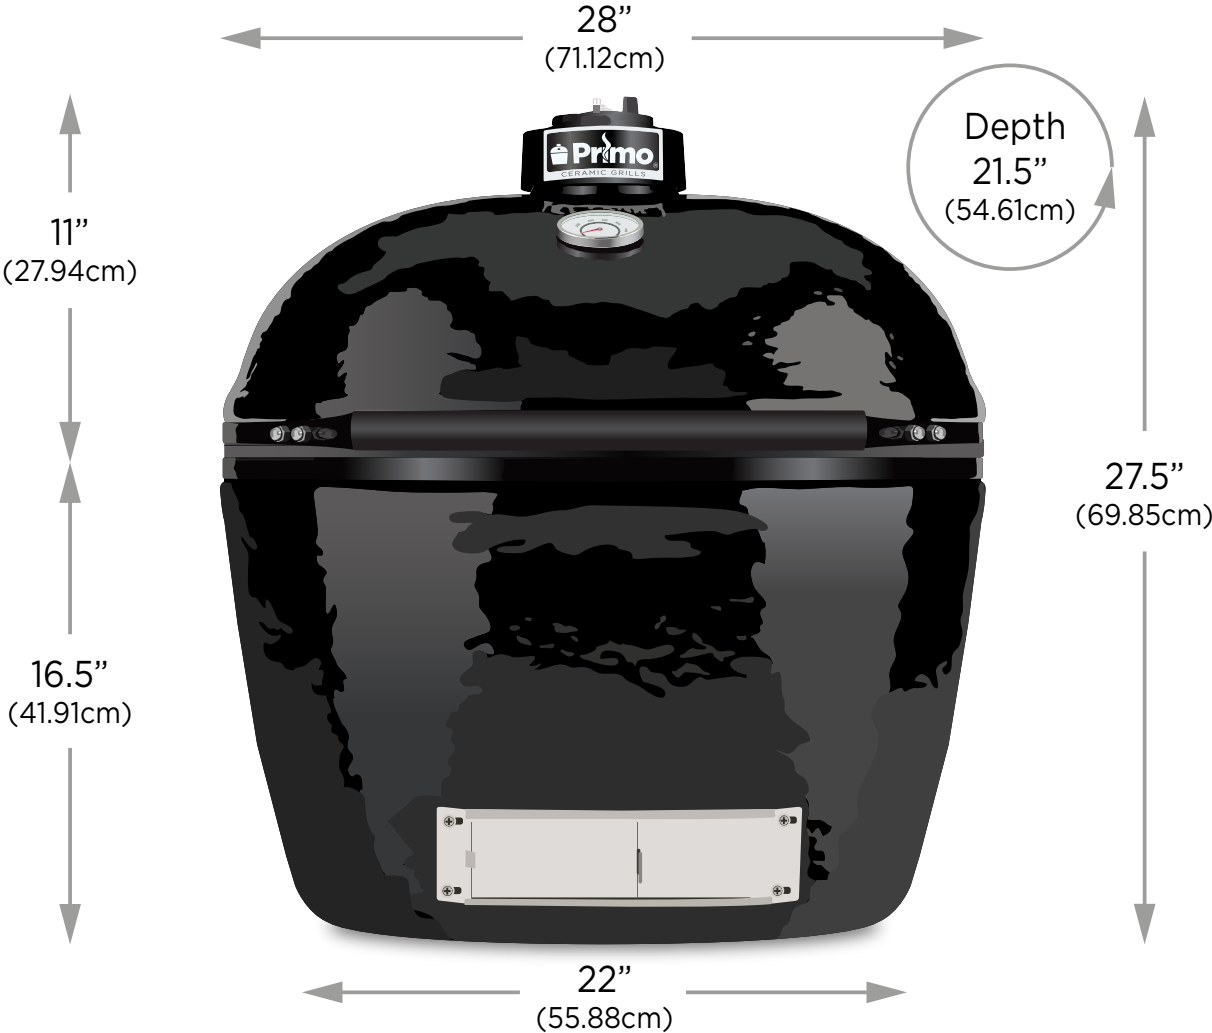

Primo Oval XL 400

Specifications

Grill Weight	200 lbs.....	90.72kg
Cooking Area	400 sq in.	2,580cm ²
Optional Rack System ...	280 sq in.	1,806cm ²
Total Cooking Area	680 sq in.	4,386cm ²
Cooking Grid	18.5" x 25"	47cm x 64cm
Temperature Range	150°–850°F+.....	66°C–454°C+

3289 Montreal Industrial Way • Tucker, Georgia 30084 • 770-492-3920

PrimoGrill.com • Facebook.com/PrimoCeramicGrills • PrimoGrillForum.com

Primo Oval XL 400 Dimensions

12" (30.48cm) of clearance is required behind the grill to open properly.