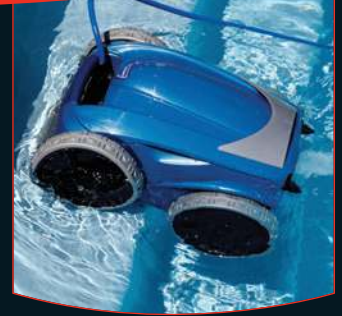

EASY
LIFT

POLARIS 9350 SPORT

- > **NEW! EASY LIFT SYSTEM.** One touch drives cleaner to surface. Water automatically evacuates for easy removal.
- > **DUAL CLEANING CYCLES.** Select from floor only or floor & wall cleaning mode.
- > **COMPREHENSIVE CLEANING.** Cleans all pool surfaces – floor, steps, walls & tile line.

EXCLUSIVELY FEATURED ON ALL POLARIS® ROBOTICS

VORTEX VACUUM TECHNOLOGY

25% more vacuum power and 4x the debris capacity of other robotic cleaners.

EASY CLEAN FILTER CANISTER

Simply shake & spray. Never touch debris again!

EASY ASSEMBLE CADDY

Compact & lightweight. Assembly in just minutes without tools.

ACTIVMOTION SENSOR®

Automatically controls position at all times. Complete cleaning coverage without hang ups.

EASY LIFT SYSTEM

**EASY
LIFT** 

NEW
and Highly Innovative!

POLARIS SPORT SERIES ROBOTIC POOL CLEANERS ALSO FEATURE:

- › Maximum Energy Efficiency: Costs just pennies per day to operate.
- › Rear Water Cleaning Stream: Blows debris off stairs and out of tight corners.
- › Aqua-Trac Tires: Durable tires are suitable for all in-ground pool surfaces.
- › Oversized Suction Intake: Able to ingest larger debris.
- › Quick Cleaning: Cleans pool in as little as 1.5 hours.