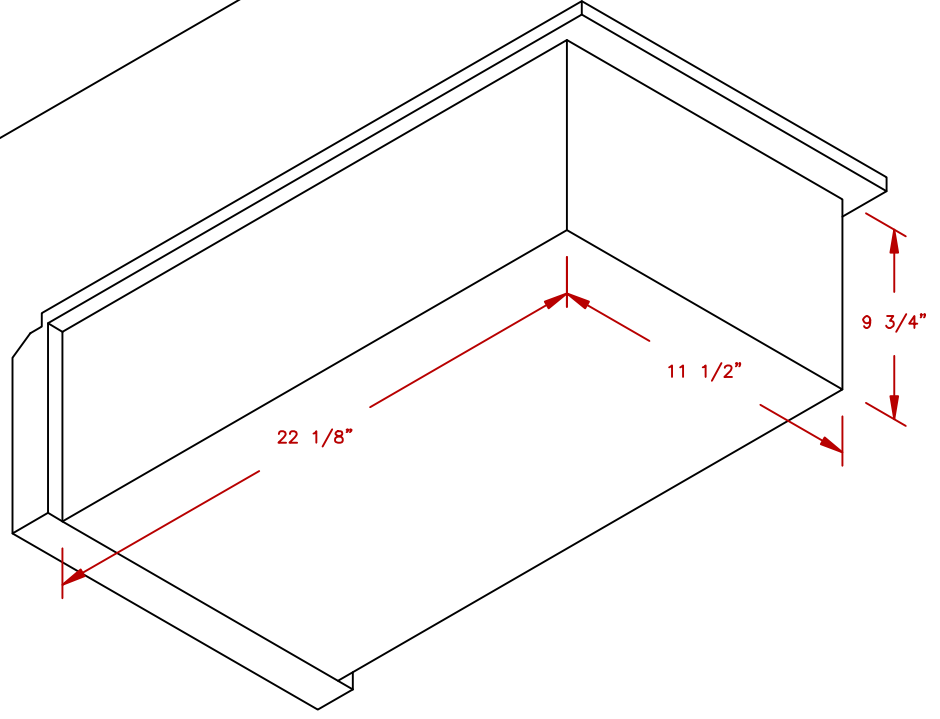

LINE	BBQ LINE
MODEL	12" COCKTAIL CENTER
NUM	

CUT OUT DIMENSIONS

	TITLE 2019 BARBECUE LINE ACCESSORIES-DROP IN- 12" COCKTAIL CENTER	
	SCALE:	DWG NO. BBQ12842P-12
REVISED	REV. DESCR.	DATE 11/13/18

NOTE:  
DUE TO OUR CONTINUOUS IMPROVEMENT PROGRAM, ALL MODELS  
AND SPECIFICATIONS ARE SUBJECT TO CHANGE WITHOUT NOTICE.