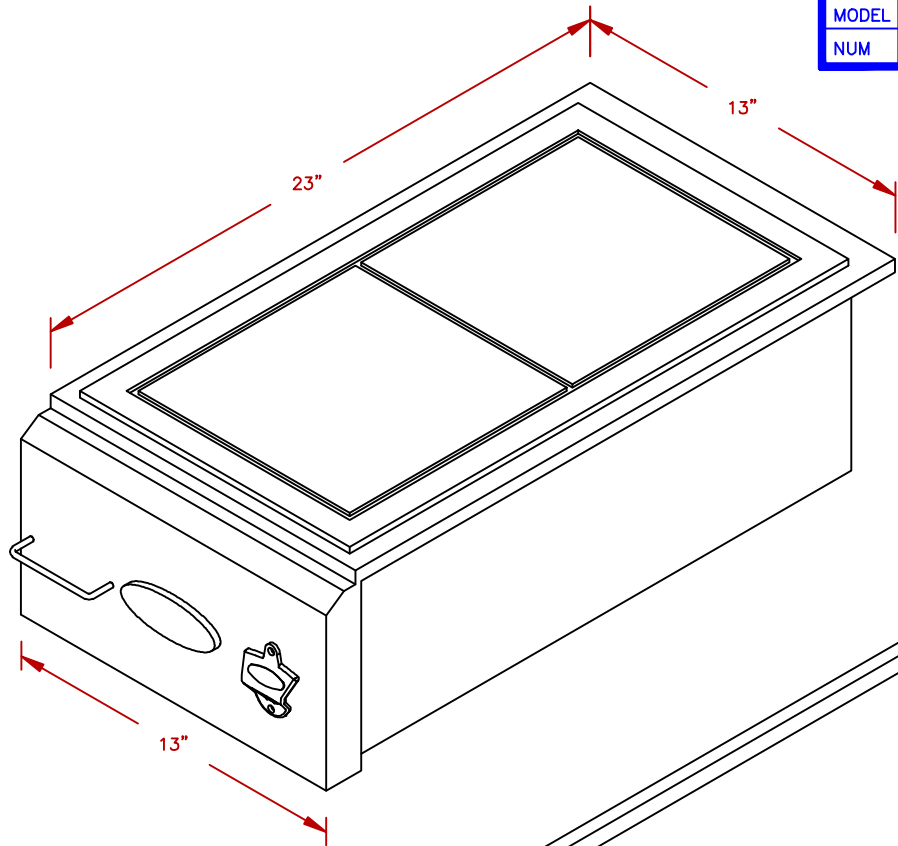

LINE	BBQ LINE
MODEL	12" COCKTAIL CENTER
NUM	

CUT OUT DIMENSIONS

	TITLE 2019 BARBECUE LINE ACCESSORIES-DROP IN- 12" COCKTAIL CENTER	
	SCALE:	DWG NO. BBQ12842P-12
REVISED	REV. DESCR.	DATE 11/13/18

NOTE:  
DUE TO OUR CONTINUOUS IMPROVEMENT PROGRAM, ALL MODELS  
AND SPECIFICATIONS ARE SUBJECT TO CHANGE WITHOUT NOTICE.