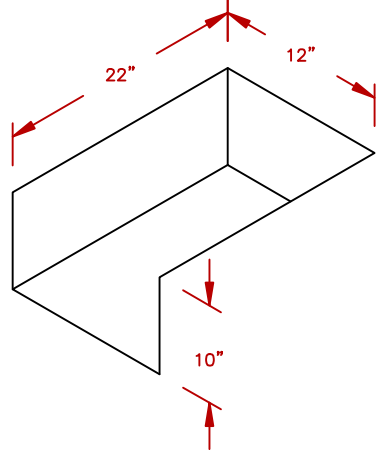

LINE	BBQ LINE
MODEL	12" COCKTAIL CENTER
NUM	

CUT OUT DIMENSIONS

	TITLE 2019 BARBECUE LINE ACCESSORIES-DROP IN- 12" COCKTAIL CENTER	
	SCALE:	DWG NO. BBQ12842P-12
REVISED	REV. DESCR.	DATE 11/13/18

NOTE:  
DUE TO OUR CONTINUOUS IMPROVEMENT PROGRAM, ALL MODELS  
AND SPECIFICATIONS ARE SUBJECT TO CHANGE WITHOUT NOTICE.