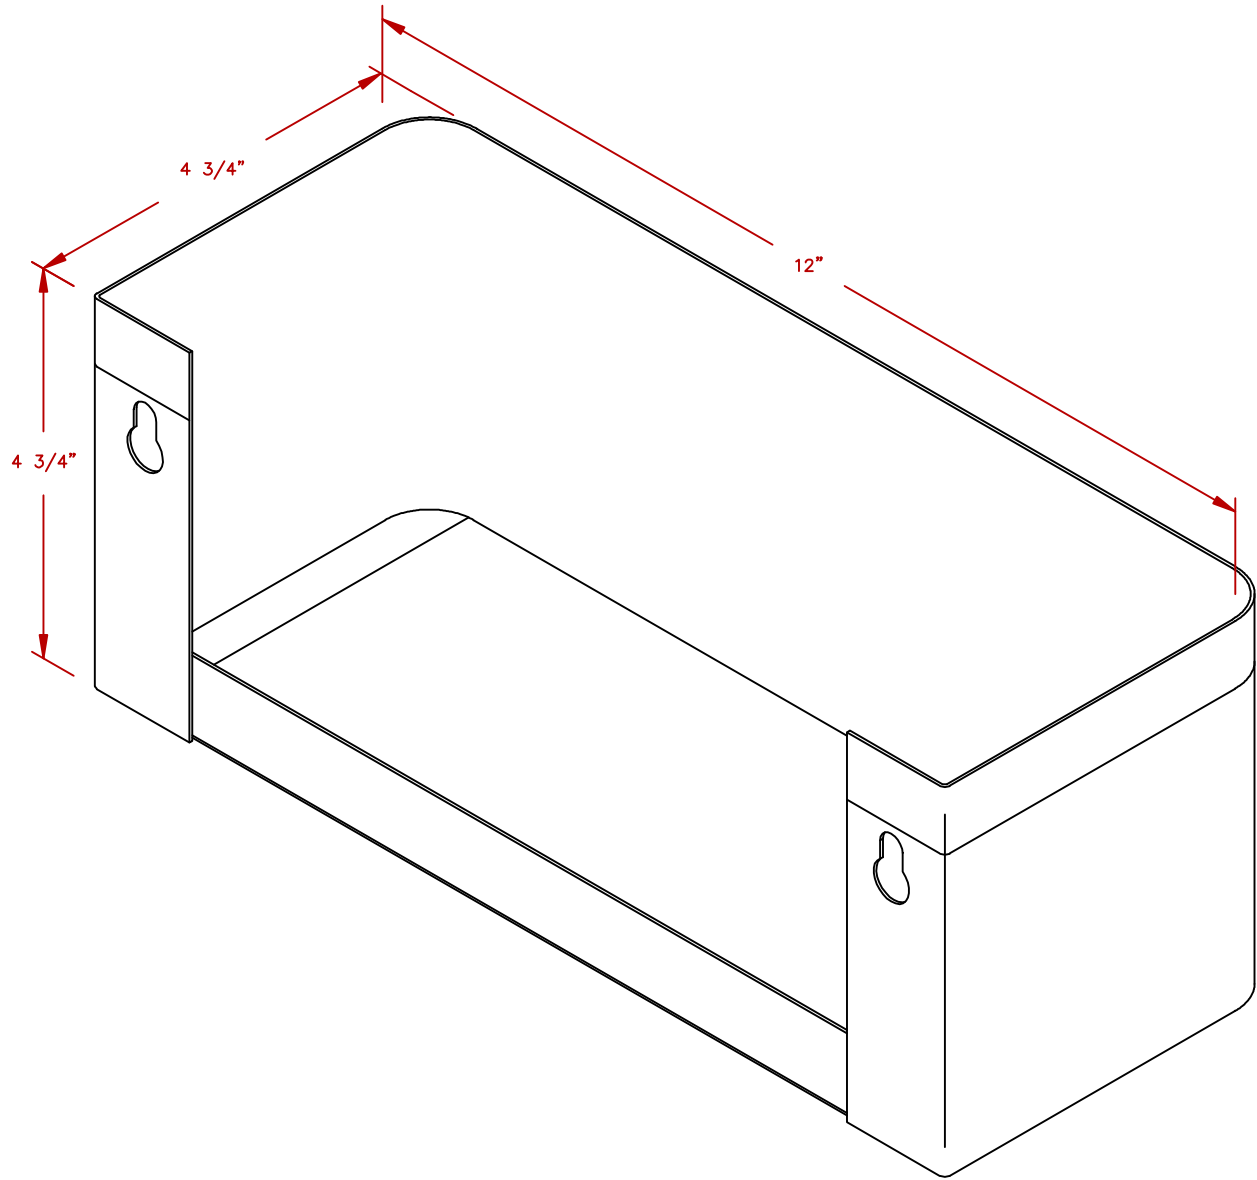

LINE	BBQ LINE
MODEL	12 SPICE/JUICE RACK
NUM	

NOTE:  
 FITS 18" AND 30" ACCESS DOORS

	TITLE 2019 BARBECUE LINE DOORS & DRAWERS 12 SPICE/JUICE RACK	
	SCALE:	DWG NO. BBQ07846P-18
REVISED	REV. DESCR.	DATE 11/13/18