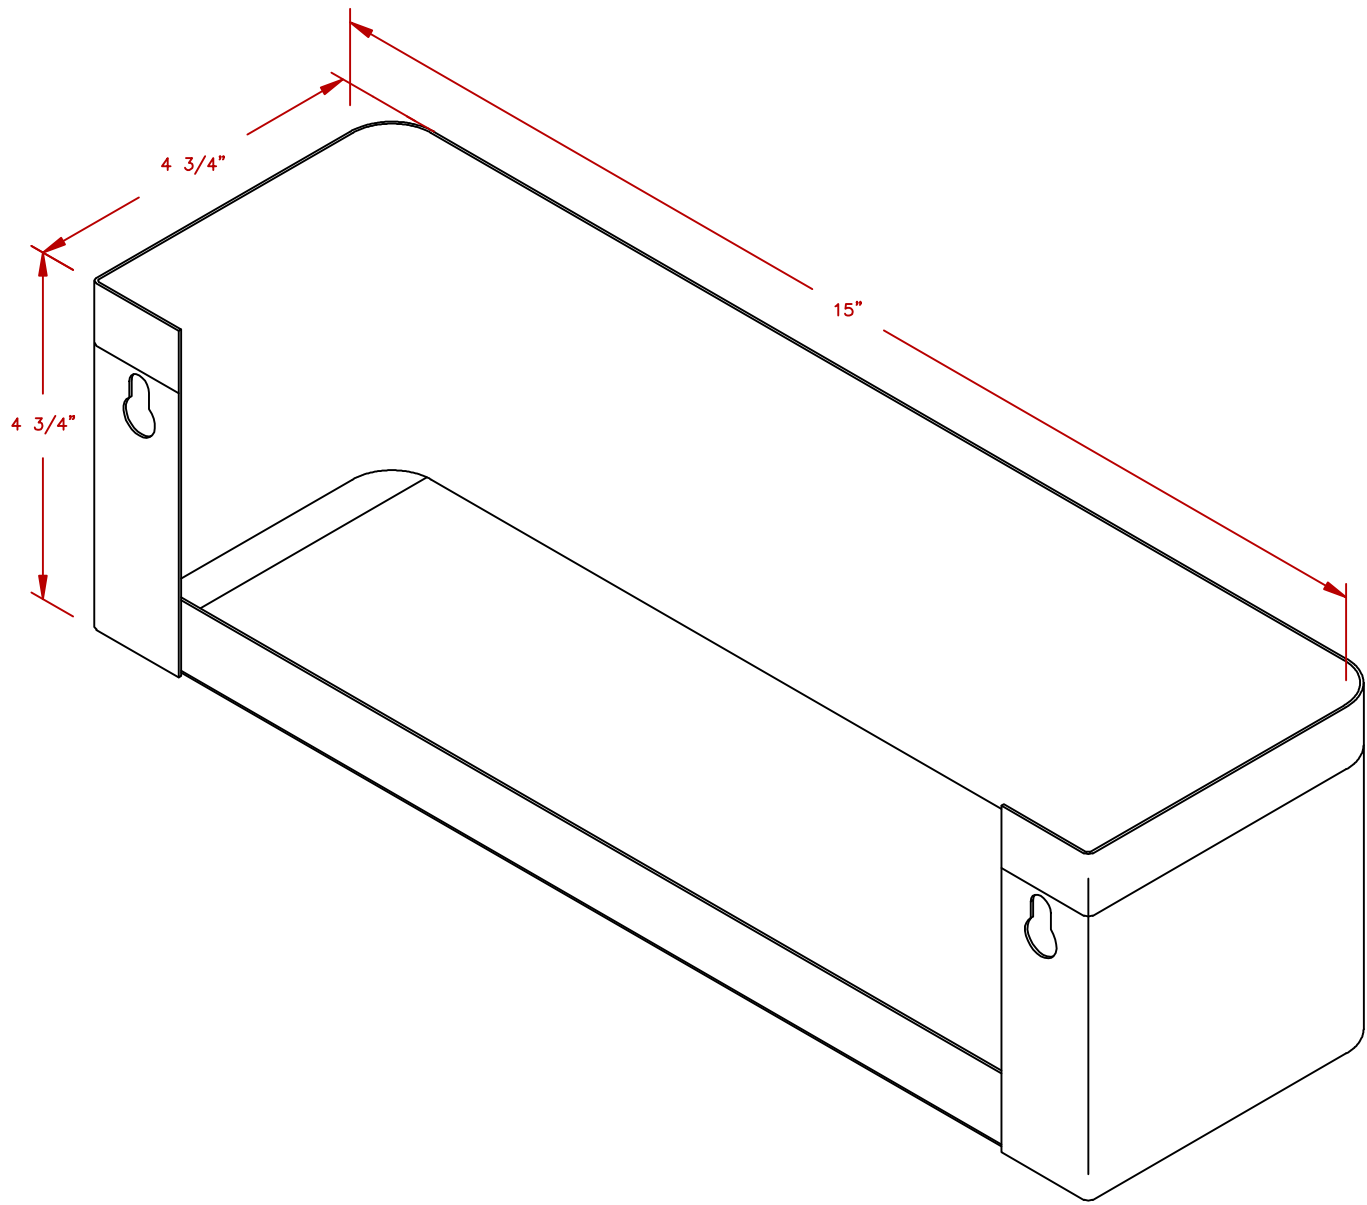

LINE	BBQ LINE
MODEL	15" SPICE / JUICE RACK
NUM	

NOTE:
 FITS 30" BAR CENTER OR ISLAND

	TITLE	
	2019 BARBECUE LINE ACCESSORIES-DROP IN- 15" SPICE / JUICE RACK	
SCALE:	DWG NO.	DWG BY
	BBQ07846P-30	J.ORNELAS
REVISED	REV. DESCR.	DATE
		11/13/18