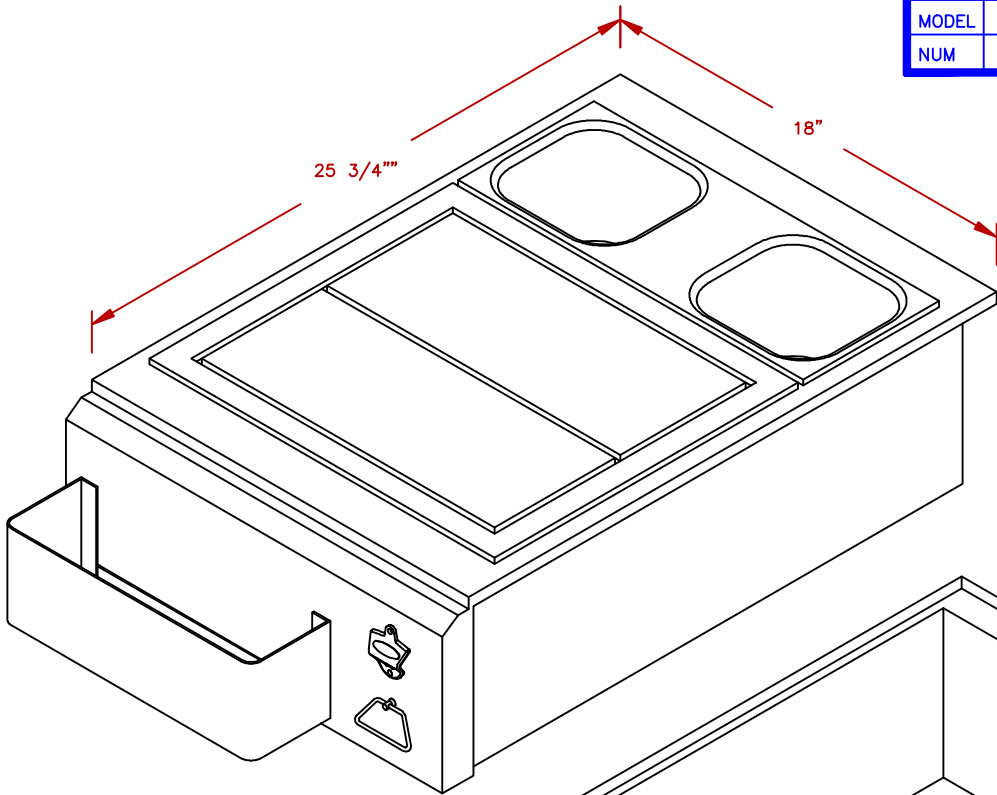

LINE	BBQ LINE
MODEL	18" COCKTAIL CENTER
NUM	

CUT OUT DIMENSIONS

TITLE 2019 BARBECUE LINE  
ACCESSORIES-DROP IN-  
18" COCKTAIL CENTER

SCALE:  
REVISED

DWG NO. BBQ11842P-18  
REV. DESCR.

DWG BY J.ORNELAS  
DATE 11/13/18