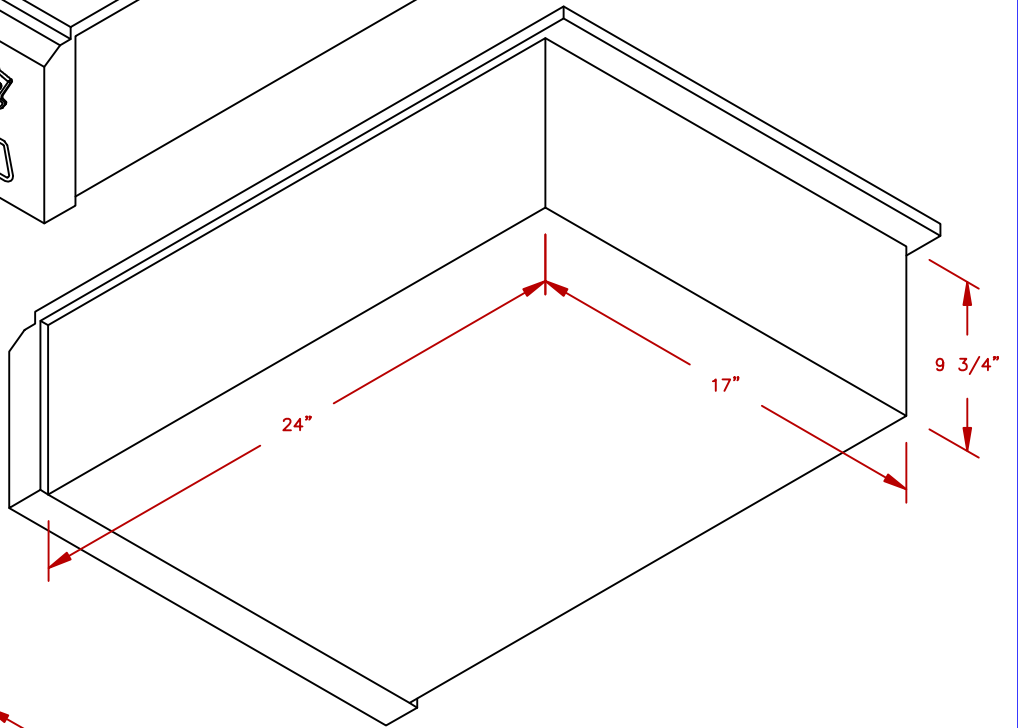

LINE	BBQ LINE
MODEL	18" COCKTAIL CENTER
NUM	

CUT OUT DIMENSIONS

TITLE 2019 BARBECUE LINE  
ACCESSORIES-DROP IN-  
18" COCKTAIL CENTER

SCALE:  
REVISED

DWG NO. BBQ11842P-18  
REV. DESCR.

DWG BY J.ORNELAS  
DATE 11/13/18