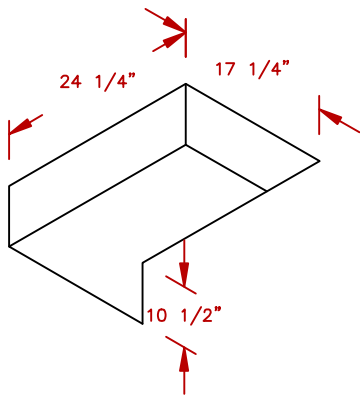

LINE	BBQ LINE
MODEL	18" COCKTAIL CENTER
NUM	

CUT OUT DIMENSIONS

TITLE 2019 BARBECUE LINE  
ACCESSORIES-DROP IN-  
18" COCKTAIL CENTER

SCALE:  
REVISED

DWG NO. BBQ11842P-18  
REV. DESCR.

DWG BY J.ORNELAS  
DATE 11/13/18