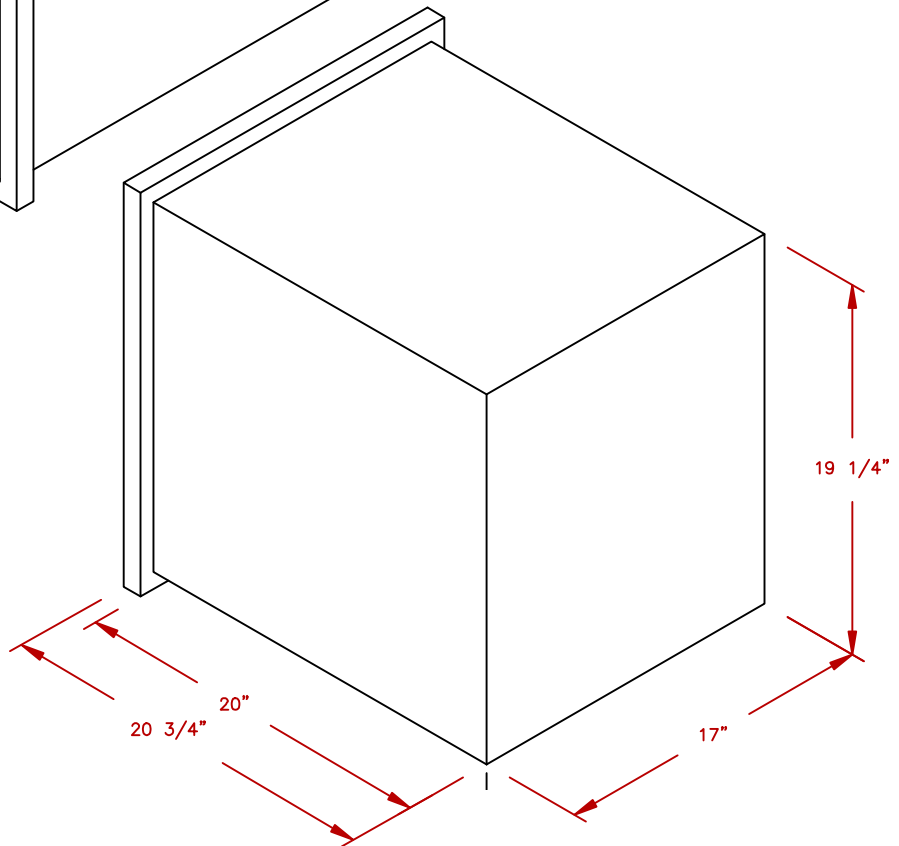

LINE	BBQ LINE
MODEL	18 DOOR & DRAWER COMBO
NUM	

CUT OUT DIMENSIONS

NOTE:  
DUE TO OUR CONTINUOUS IMPROVEMENT PROGRAM, ALL MODELS  
AND SPECIFICATIONS ARE SUBJECT TO CHANGE WITHOUT NOTICE.

	TITLE 2019 BARBECUE LINE DOORS & DRAWERS 18 DOOR & DRAWER COMBO	
	SCALE:	DWG NO. BBQ11840P-18
REVISED	REV. DESCR.	DWG BY J.ORNELAS
		DATE 11/13/18