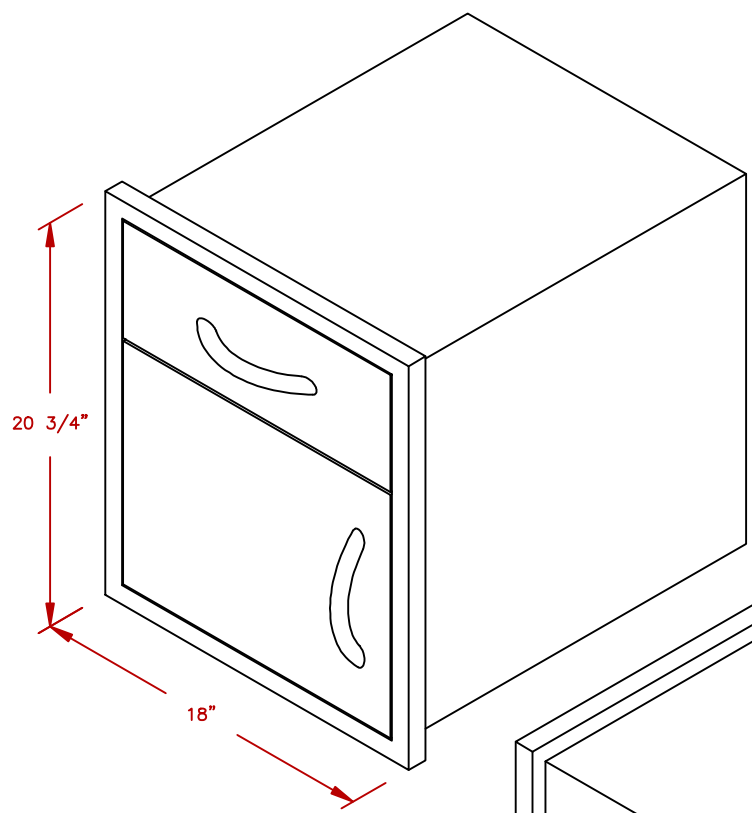

LINE	BBQ LINE
MODEL	18 DOOR & DRAWER COMBO
NUM	

CUT OUT DIMENSIONS

NOTE:  
DUE TO OUR CONTINUOUS IMPROVEMENT PROGRAM, ALL MODELS  
AND SPECIFICATIONS ARE SUBJECT TO CHANGE WITHOUT NOTICE.

	TITLE 2019 BARBECUE LINE DOORS & DRAWERS 18 DOOR & DRAWER COMBO	
	SCALE:	DWG NO. BBQ11840P-18
REVISED	REV. DESCR.	DWG BY J.ORNELAS
		DATE 11/13/18