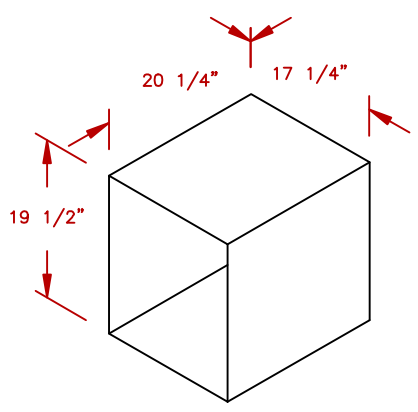

LINE	BBQ LINE
MODEL	18 DOOR & DRAWER COMBO
NUM	

CUT OUT DIMENSIONS

NOTE:  
DUE TO OUR CONTINUOUS IMPROVEMENT PROGRAM, ALL MODELS  
AND SPECIFICATIONS ARE SUBJECT TO CHANGE WITHOUT NOTICE.

	TITLE 2019 BARBECUE LINE DOORS & DRAWERS 18 DOOR & DRAWER COMBO	
	SCALE:	DWG NO. BBQ11840P-18
REVISED	REV. DESCR.	DWG BY J.ORNELAS
		DATE 11/13/18