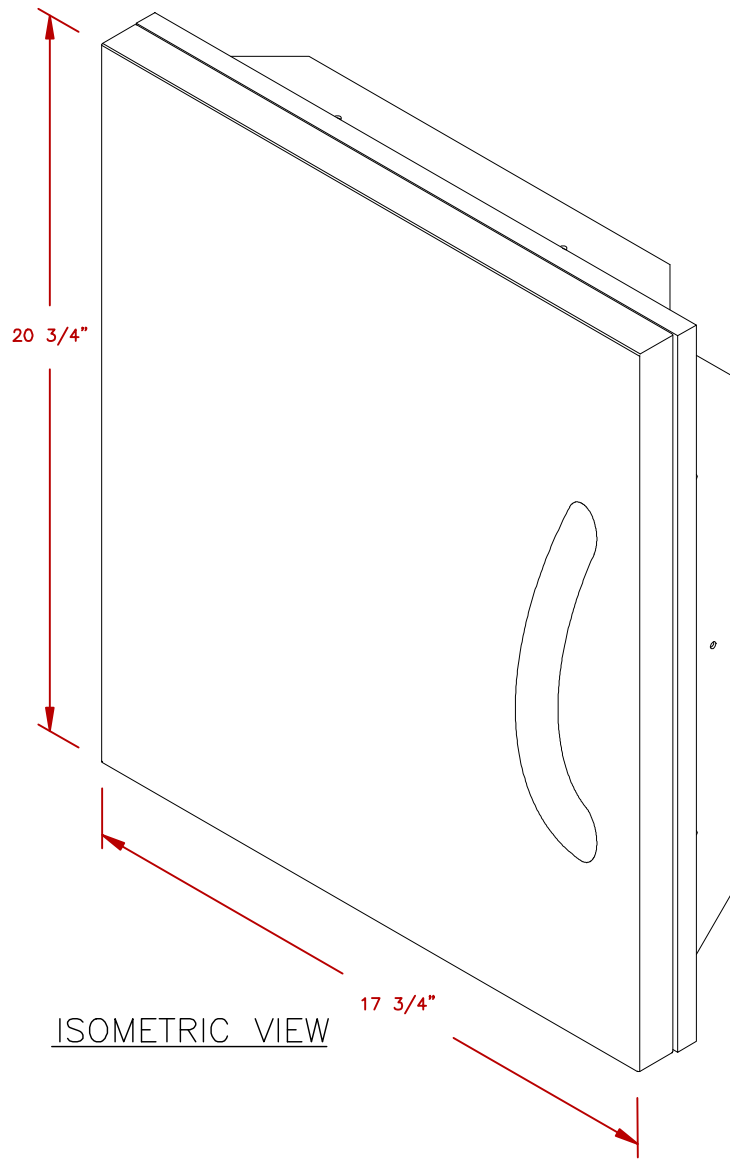

LINE	BBQ LINE
MODEL	18 SINGLE ACCESS DOOR
NUM	

DOOR CUT OUT

	<b>TITLE</b> 2019 BARBECUE LINE DOORS & DRAWERS 18 SINGLE ACCESS DOOR	
	<b>SCALE:</b> 	<b>DWG NO.</b> BBQ18839P-18
<b>REVISED</b> 	<b>REV. DESCR.</b> 	<b>DATE</b> 11/13/18