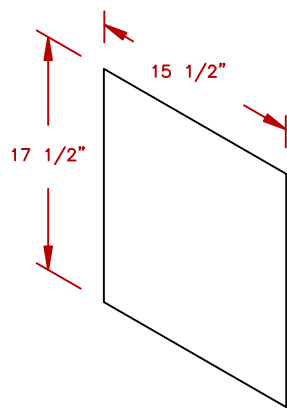

LINE	BBQ LINE
MODEL	18 VERTICAL DOOR
NUM	

TITLE 2019 BARBECUE LINE
DOORS & DRAWERS
18 VERTICAL DOOR

SCALE:
REVISED

DWG NO. BBQ09841P-18
REV. DESCR.

DWG BY J.ORNELAS
DATE 11/13/18

NOTE:
DUE TO OUR CONTINUOUS IMPROVEMENT PROGRAM, ALL MODELS
AND SPECIFICATIONS ARE SUBJECT TO CHANGE WITHOUT NOTICE.