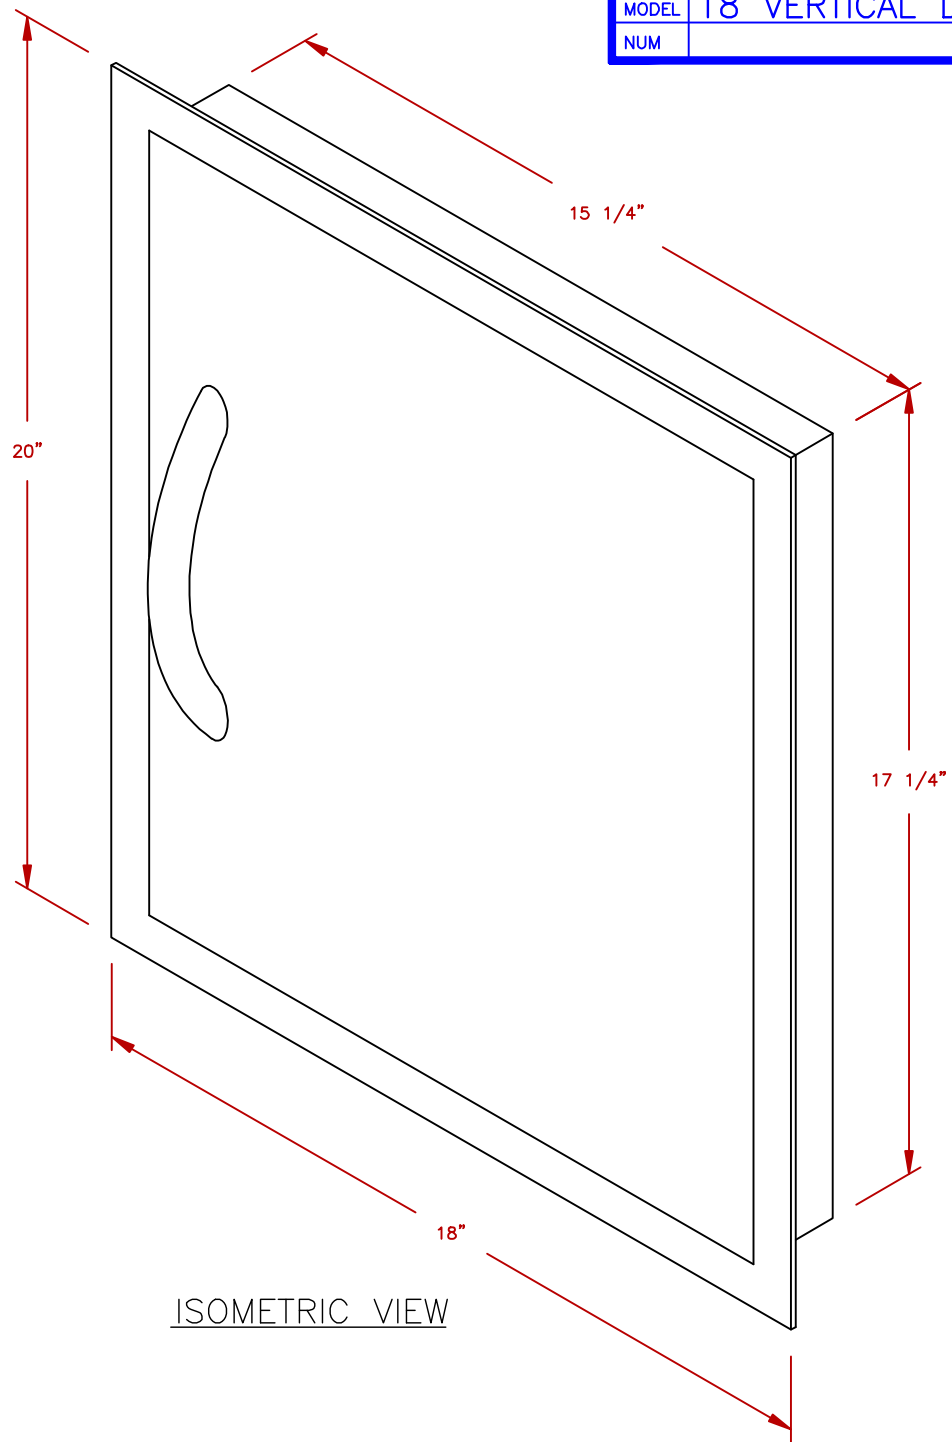

LINE	BBQ LINE
MODEL	18 VERTICAL DOOR
NUM	

TITLE 2019 BARBECUE LINE
DOORS & DRAWERS
18 VERTICAL DOOR

SCALE:
REVISED

DWG NO. BBQ09841P-18
REV. DESCR.

DWG BY J.ORNELAS
DATE 11/13/18

NOTE:
DUE TO OUR CONTINUOUS IMPROVEMENT PROGRAM, ALL MODELS
AND SPECIFICATIONS ARE SUBJECT TO CHANGE WITHOUT NOTICE.