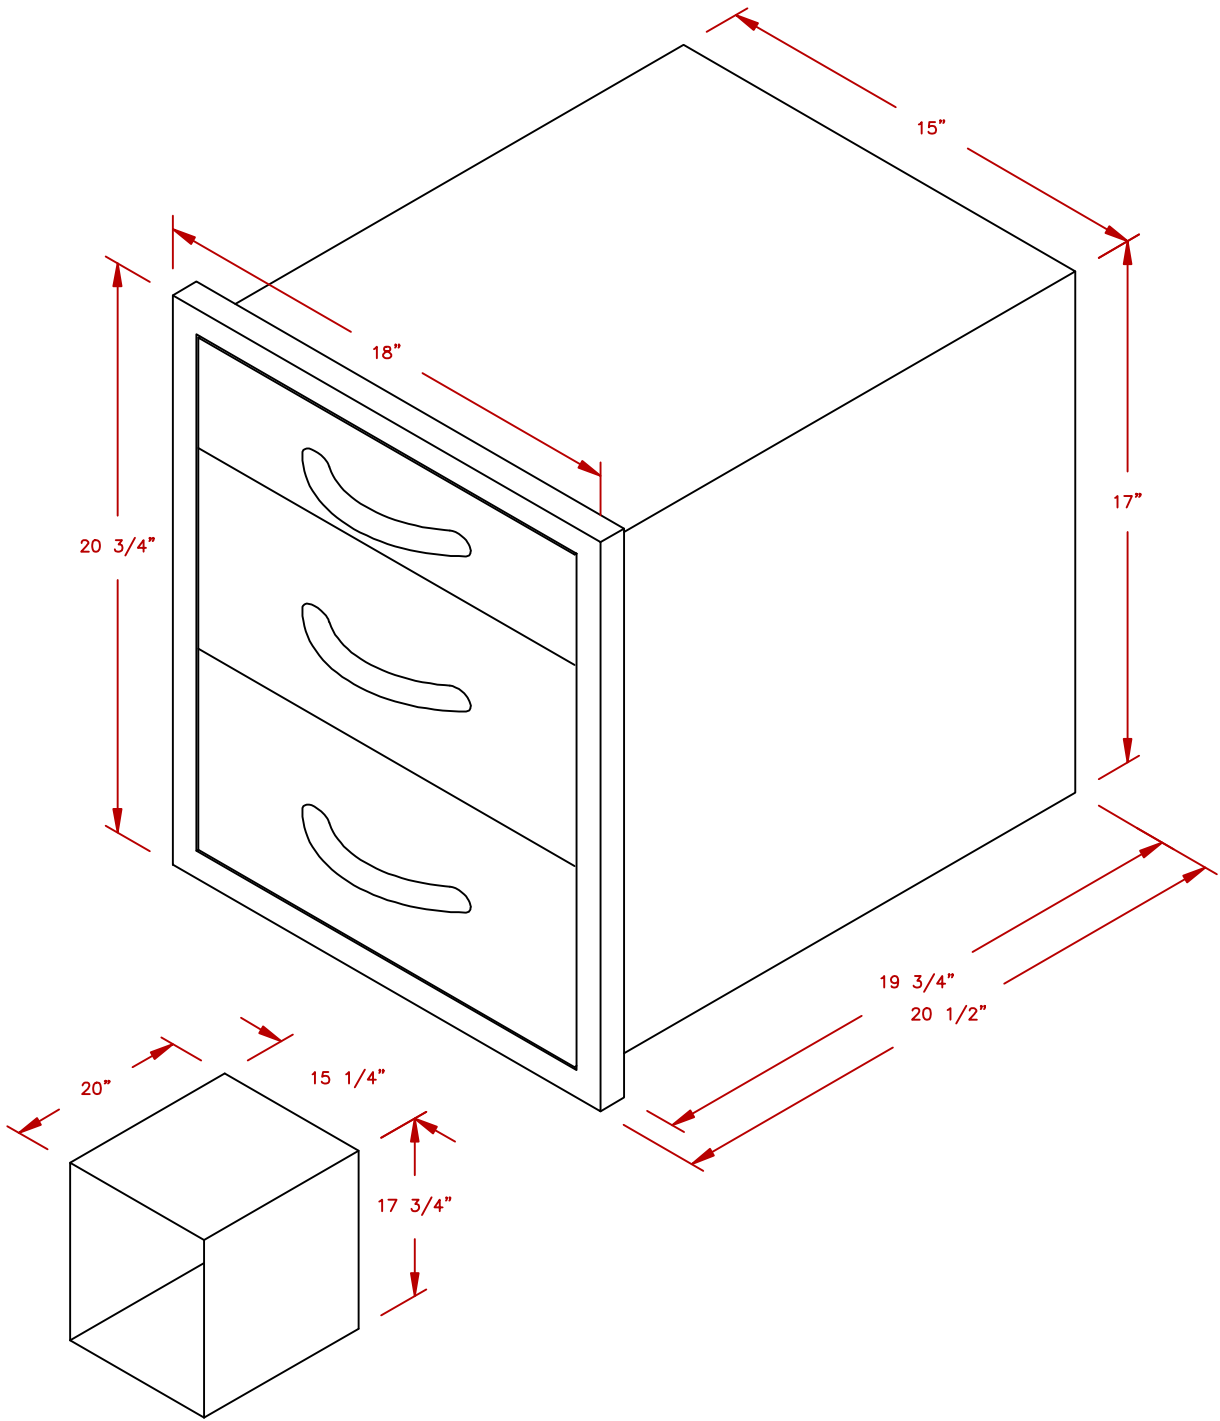

LINE	BBQ LINE
MODEL	3 DRAWER STORAGE WIDE
NUM	

CUT OUT DIMENSIONS

	<b>TITLE</b> 2019 BARBECUE LINE DOORS & DRAWERS 3 DRAWER STORAGE WIDE	
	<b>SCALE:</b> 	<b>DWG NO.</b> BBQ08866
<b>REVISED</b> 	<b>REV. DESCR.</b> 	<b>DATE</b> 11/13/18