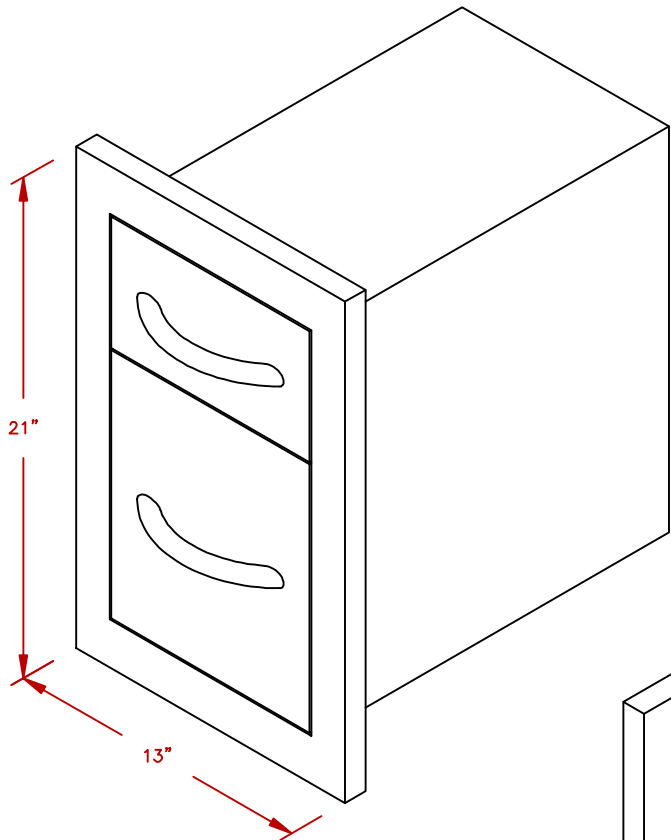

LINE	BBQ LINE
MODEL	2 DRAWER STRG DEEP DRAWER
NUM	

CUT OUT DIMENSIONS

	TITLE 2019 BARBECUE LINE DOORS & DRAWERS 2 DRAWER STRG DEEP DRAWER	
	SCALE:	DWG NO. BBQ07868P
REVISED	REV. DESCR.	DATE 11/13/18

NOTE: DUE TO OUR CONTINUOUS IMPROVEMENT PROGRAM, ALL MODELS AND SPECIFICATIONS ARE SUBJECT TO CHANGE WITHOUT NOTICE.