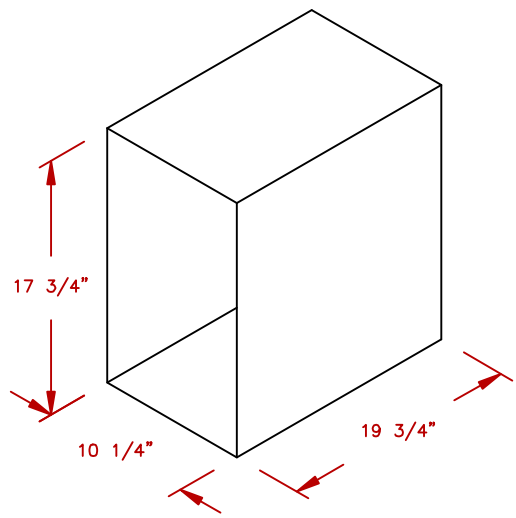

LINE	BBQ LINE
MODEL	2 DRAWER STRG DEEP DRAWER
NUM	

CUT OUT DIMENSIONS

	TITLE 2019 BARBECUE LINE DOORS & DRAWERS 2 DRAWER STRG DEEP DRAWER	
	SCALE:	DWG NO. BBQ07868P
REVISED	REV. DESCR.	DATE 11/13/18

NOTE: DUE TO OUR CONTINUOUS IMPROVEMENT PROGRAM, ALL MODELS AND SPECIFICATIONS ARE SUBJECT TO CHANGE WITHOUT NOTICE.