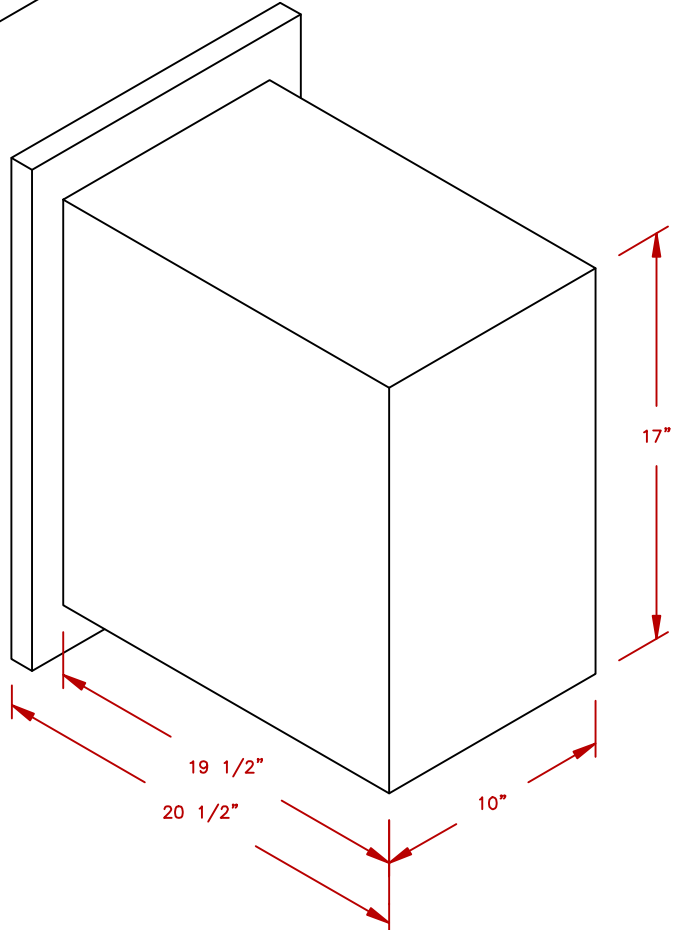

LINE	BBQ LINE
MODEL	2 DRAWER STRG DEEP DRAWER
NUM	

CUT OUT DIMENSIONS

	TITLE 2019 BARBECUE LINE DOORS & DRAWERS 2 DRAWER STRG DEEP DRAWER	
	SCALE:	DWG NO. BBQ07868P
REVISED	REV. DESCR.	DATE 11/13/18

NOTE: DUE TO OUR CONTINUOUS IMPROVEMENT PROGRAM, ALL MODELS AND SPECIFICATIONS ARE SUBJECT TO CHANGE WITHOUT NOTICE.