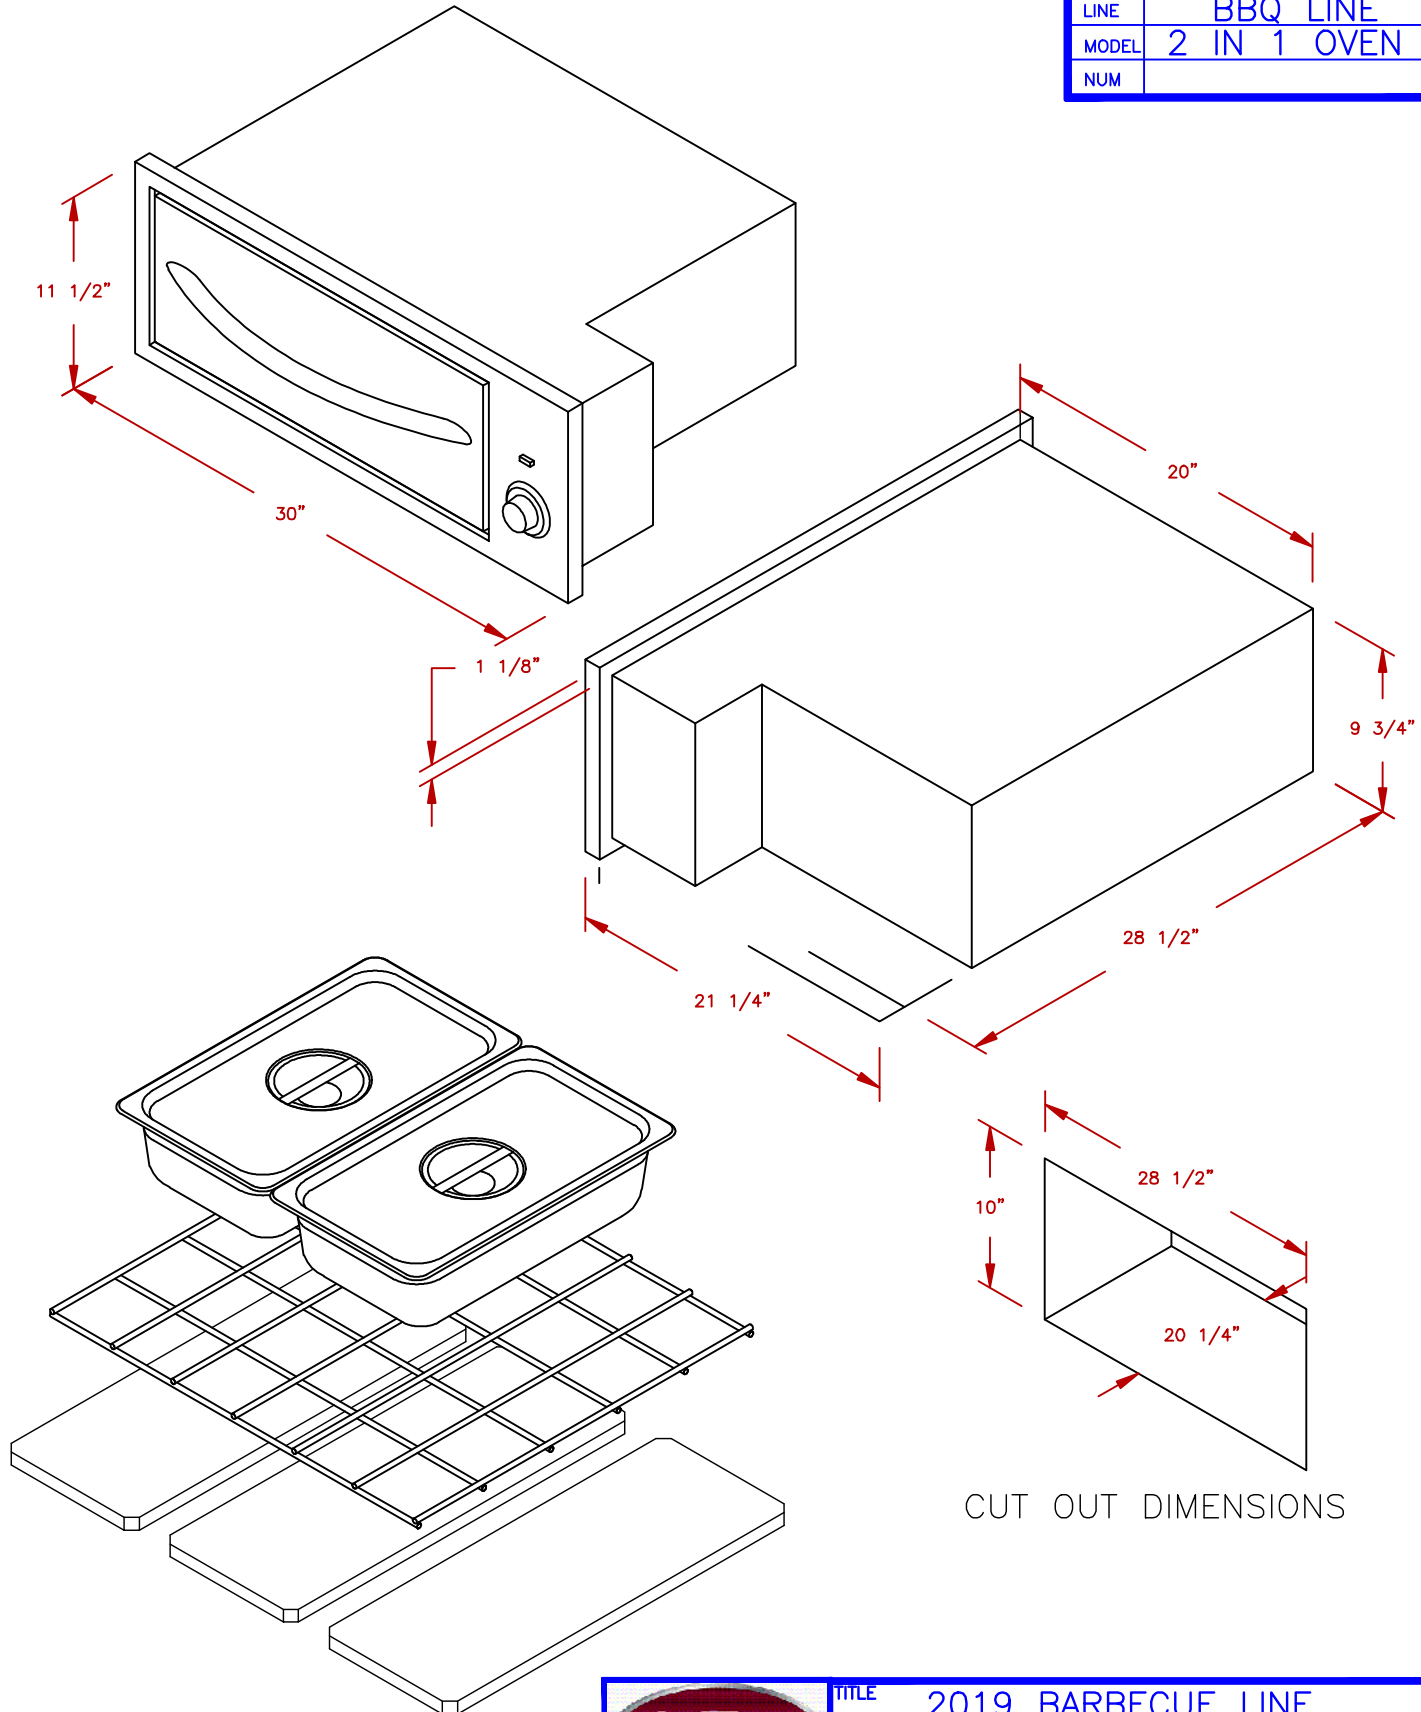

LINE	BBQ LINE
MODEL	2 IN 1 OVEN
NUM	

CUT OUT DIMENSIONS

NOTE:  
DUE TO OUR CONTINUOUS IMPROVEMENT PROGRAM, ALL MODELS  
AND SPECIFICATIONS ARE SUBJECT TO CHANGE WITHOUT NOTICE.

	TITLE		2019 BARBECUE LINE OVENS 2 IN 1 OVEN
	SCALE:	DWG NO.	DWG BY
REVISED	BBQ10967E	J.ORNELAS	DATE
	REV. DESCR.		11/13/18