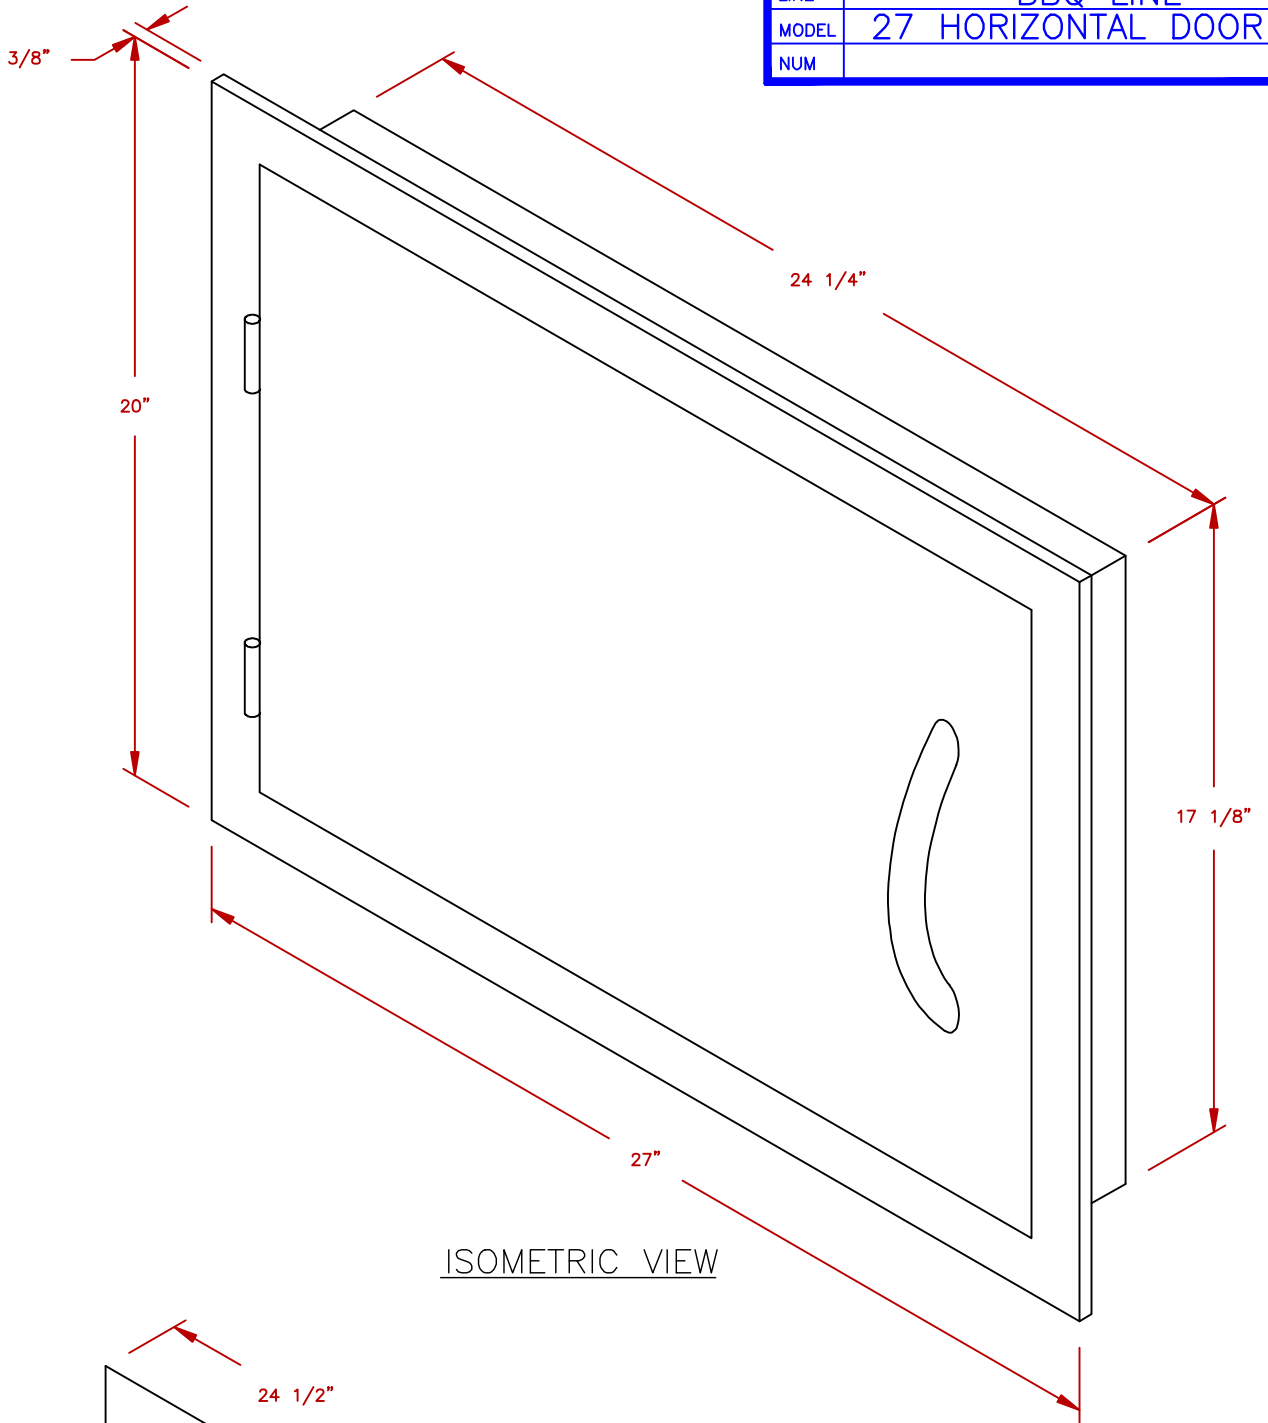

LINE	BBQ LINE
MODEL	27 HORIZONTAL DOOR
NUM	

ISOMETRIC VIEW

CUT OUT DIMENSIONS

NOTE:
DUE TO OUR CONTINUOUS IMPROVEMENT PROGRAM, ALL MODELS
AND SPECIFICATIONS ARE SUBJECT TO CHANGE WITHOUT NOTICE.

	TITLE		2019 BARBECUE LINE DOORS & DRAWERS 27 HORIZONTAL DOOR
	SCALE:	DWG NO.	DWG BY
REVISED	BBQ07841P-27	J.ORNELAS	DATE
	REV. DESCR.		11/13/18