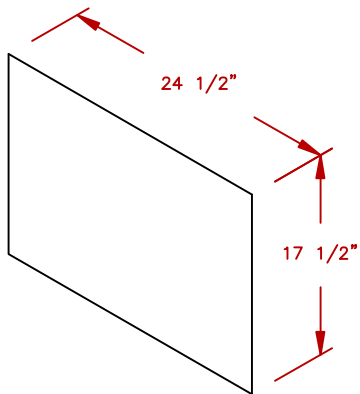

LINE	BBQ LINE
MODEL	27 HORIZONTAL DOOR
NUM	

ISOMETRIC VIEW

CUT OUT DIMENSIONS

NOTE:
DUE TO OUR CONTINUOUS IMPROVEMENT PROGRAM, ALL MODELS
AND SPECIFICATIONS ARE SUBJECT TO CHANGE WITHOUT NOTICE.

	TITLE		2019 BARBECUE LINE DOORS & DRAWERS 27 HORIZONTAL DOOR
	SCALE:	DWG NO.	DWG BY
REVISED	BBQ07841P-27	J.ORNELAS	DATE
	REV. DESCR.		11/13/18