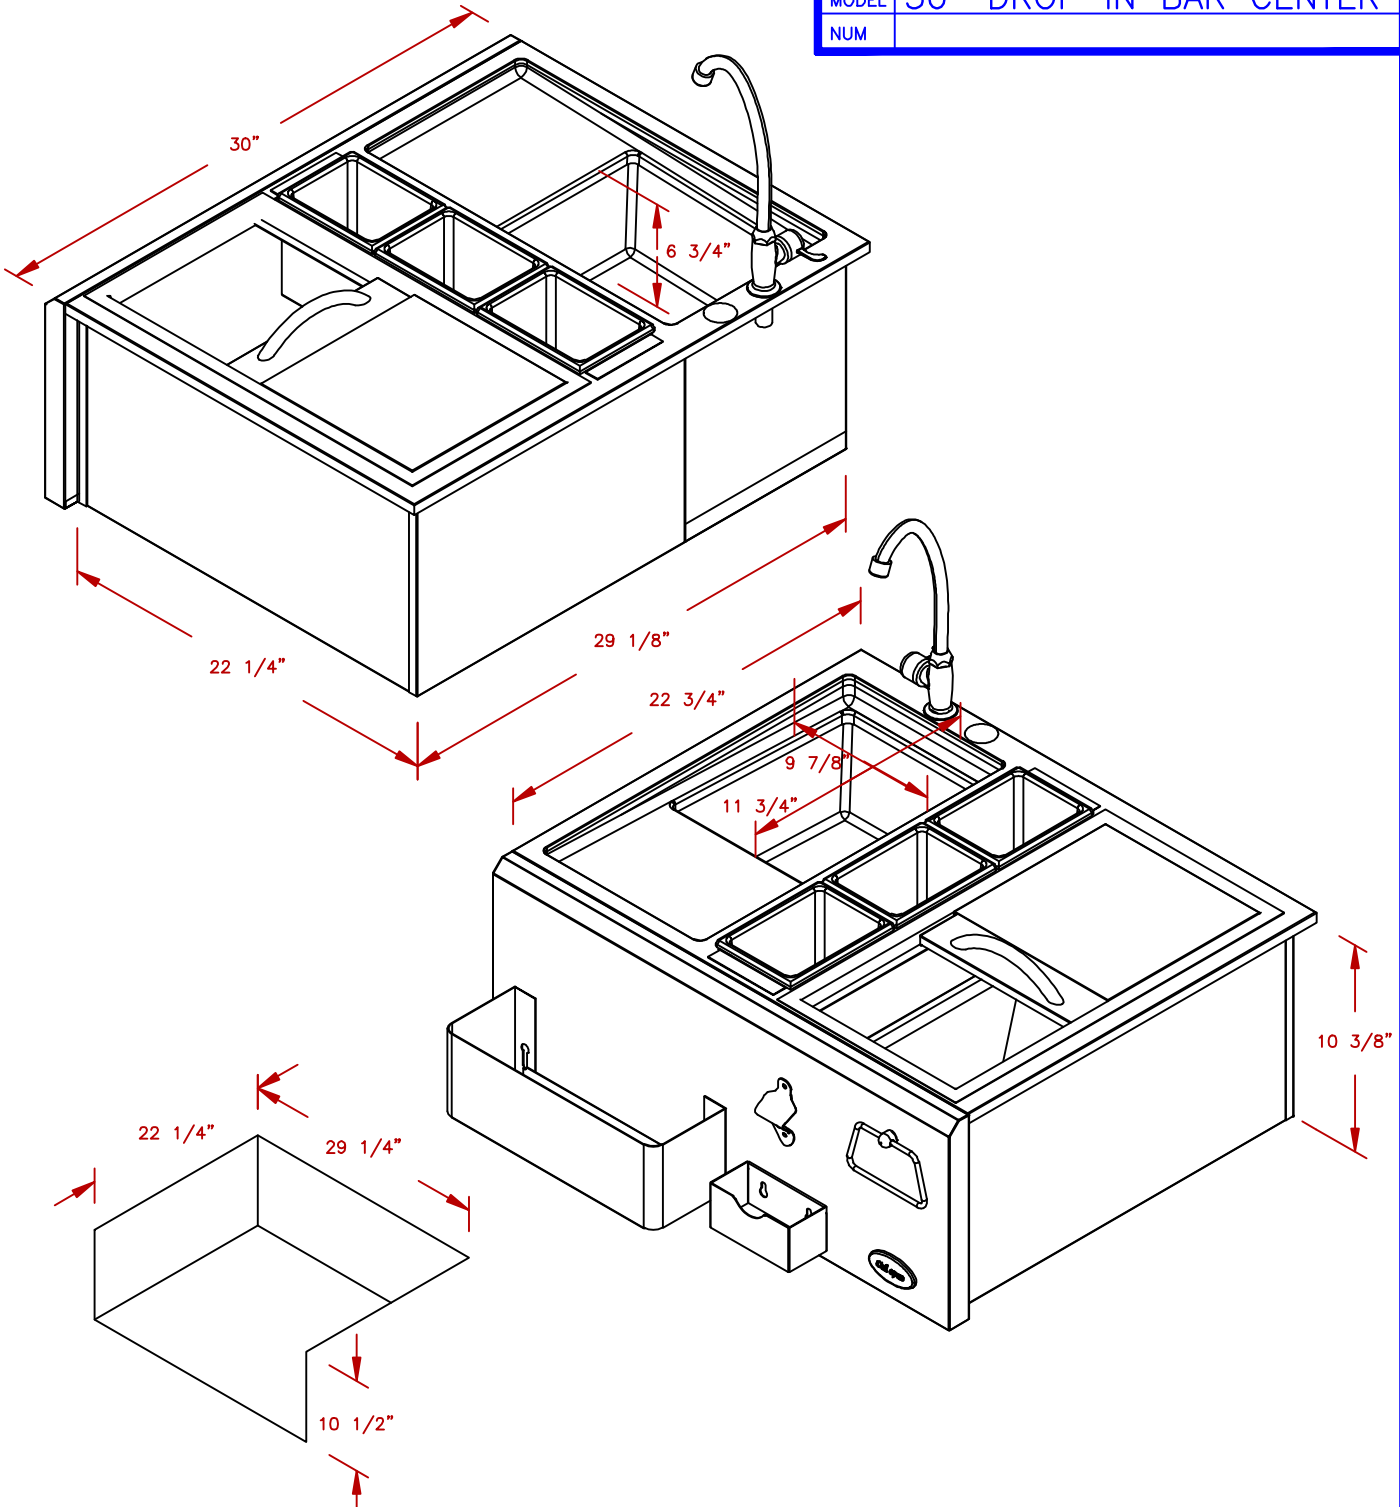

LINE	BBQ LINE
MODEL	30" DROP IN BAR CENTER
NUM	

CUT OUT DIMENSIONS

NOTE:
DUE TO OUR CONTINUOUS IMPROVEMENT PROGRAM, ALL MODELS
AND SPECIFICATIONS ARE SUBJECT TO CHANGE WITHOUT NOTICE.

	TITLE		2019 BARBECUE LINE ACCESSORIES-DROP IN- 30" DROP IN BAR CENTER
	SCALE:	DWG NO.	DWG BY
REVISED	REV. DESCR.	DATE	
	BBQ07902	J.ORNELAS	11/13/18