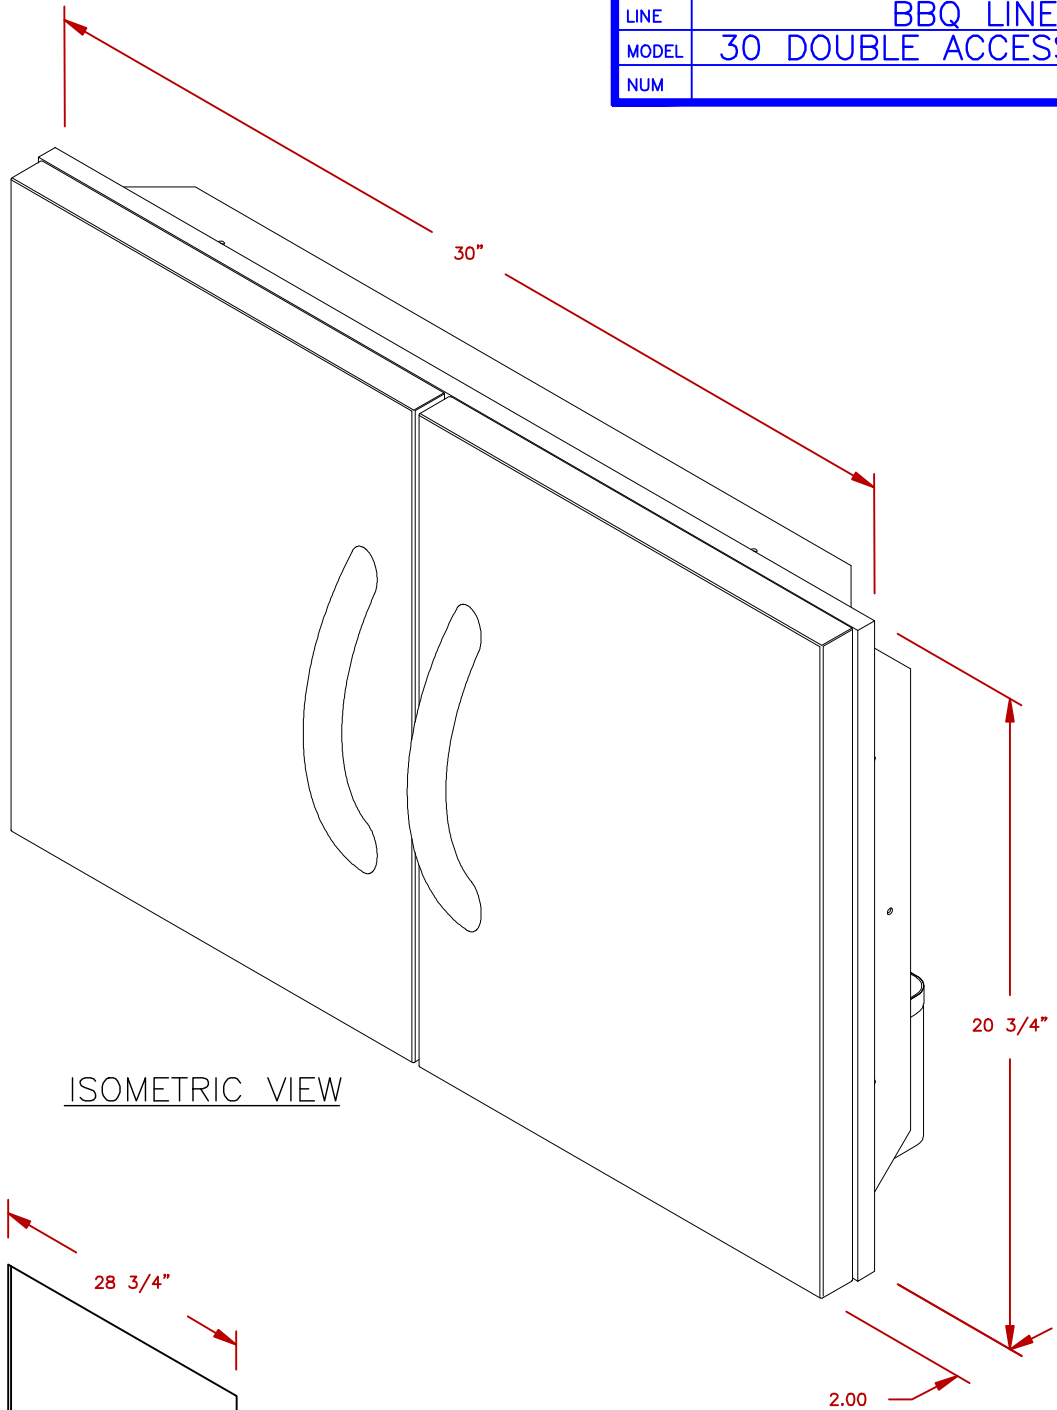

LINE	BBQ LINE
MODEL	30 DOUBLE ACCESS DOOR
NUM	

ISOMETRIC VIEW

DOOR CUT OUT

TITLE 2019 BARBECUE LINE DOORS & DRAWERS 30 DOUBLE ACCESS DOOR		
SCALE:	DWG NO. BBQ18839P-30	DWG BY J.ORNELAS
REVISED	REV. DESCR.	DATE 11/13/18