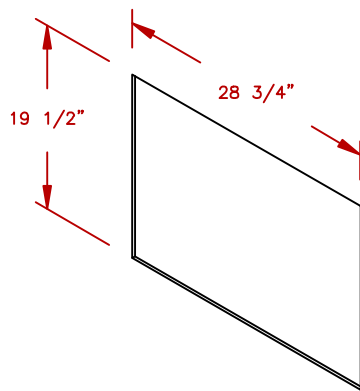

LINE	BBQ LINE
MODEL	30 DOUBLE ACCESS DOOR
NUM	

ISOMETRIC VIEW

DOOR CUT OUT

TITLE 2019 BARBECUE LINE DOORS & DRAWERS 30 DOUBLE ACCESS DOOR		
SCALE:	DWG NO. BBQ18839P-30	DWG BY J.ORNELAS
REVISED	REV. DESCR.	DATE 11/13/18