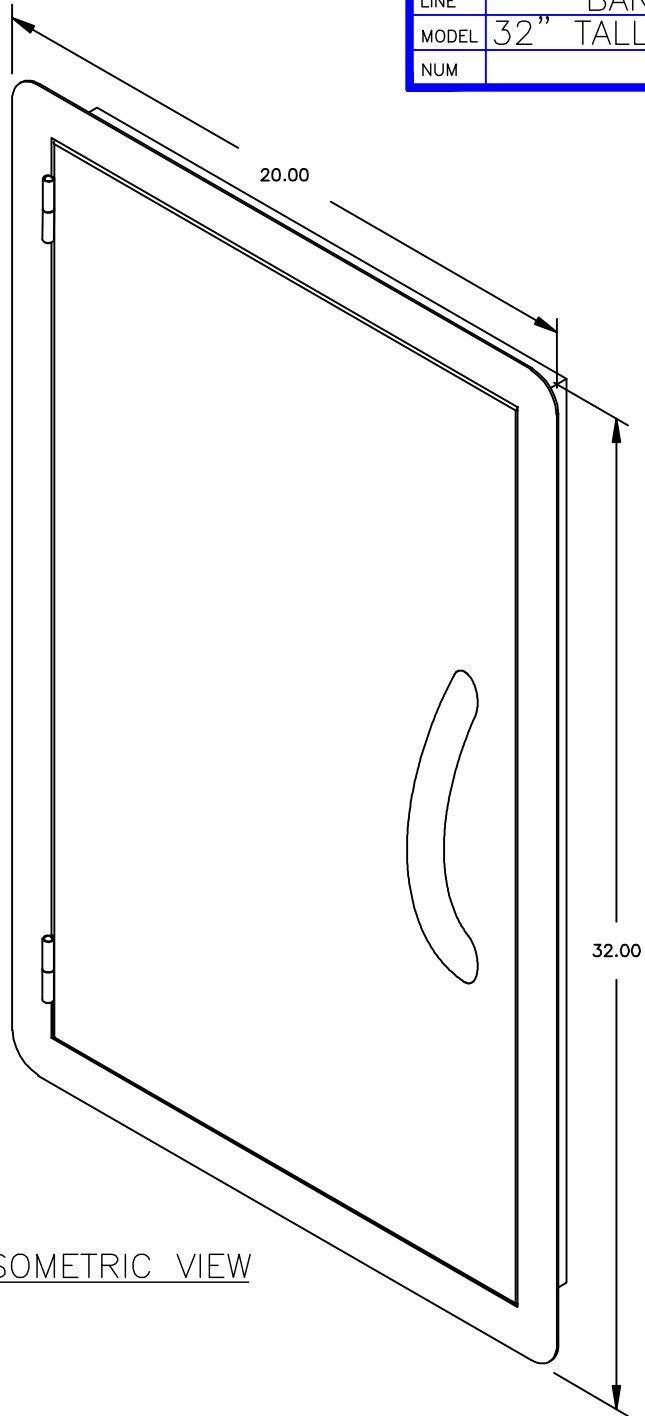

LINE	BARBECUE LINE
MODEL	32" TALL SINGLE DOOR
NUM	

ISOMETRIC VIEW

DOOR CUT OUT

SCALE:

TITLE  
 2019 BARBECUE LINE  
 BARBECUE HARDWARE  
 32" TALL SINGLE DOOR

DWG NO.  
 BBQ15832-32

DWG BY  
 J.ORNELAS

DATE  
 11/13/18