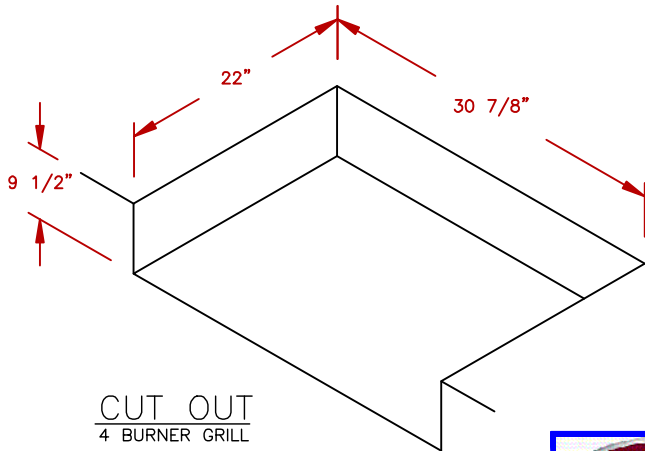

LINE	BBQ LINE
MODEL	4 BURNER CONV. GRILL
NUM	

ISOMETRIC
FRONT VIEW

ISOMETRIC
BACK VIEW

CUT OUT
4 BURNER GRILL

TITLE 2019 BARBECUE LINE GRILLS 4 BURNER CONV. GRILL		
SCALE: N/A	DWG NO. BBQ18874CP	DWG BY J.ORNELAS
REVISED	REV. DESCR.	DATE 11/12/18