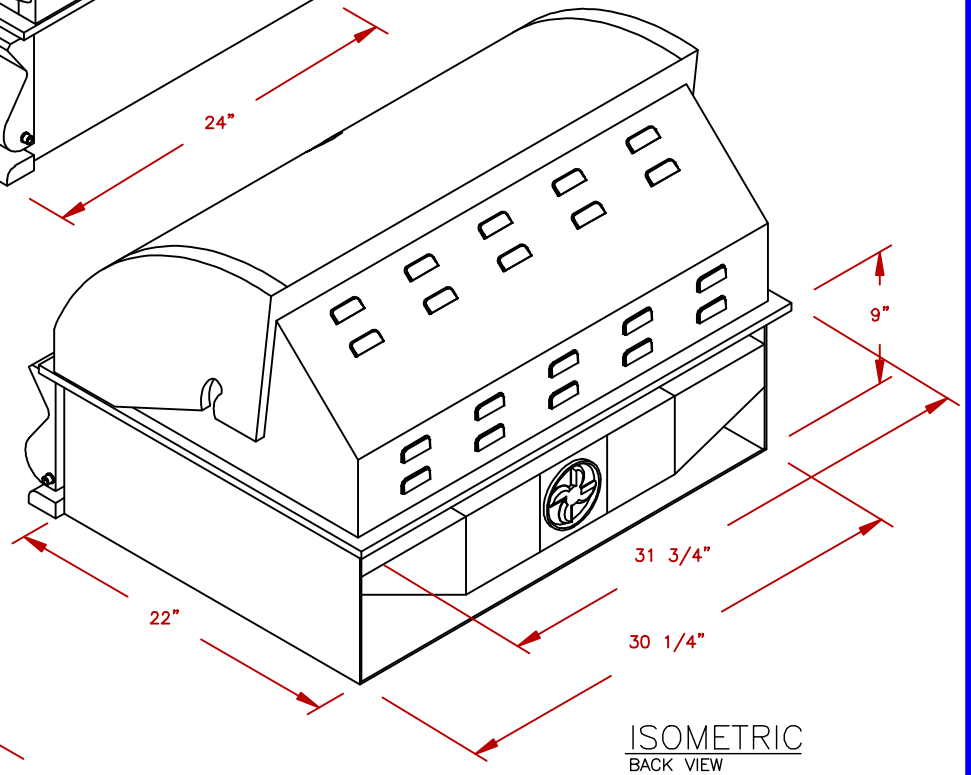

LINE	BBQ LINE
MODEL	4 BURNER CONV. GRILL
NUM	

ISOMETRIC
FRONT VIEW

ISOMETRIC
BACK VIEW

CUT OUT
4 BURNER GRILL

TITLE 2019 BARBECUE LINE GRILLS 4 BURNER CONV. GRILL		
SCALE: N/A	DWG NO. BBQ18874CP	DWG BY J.ORNELAS
REVISED	REV. DESCR.	DATE 11/12/18