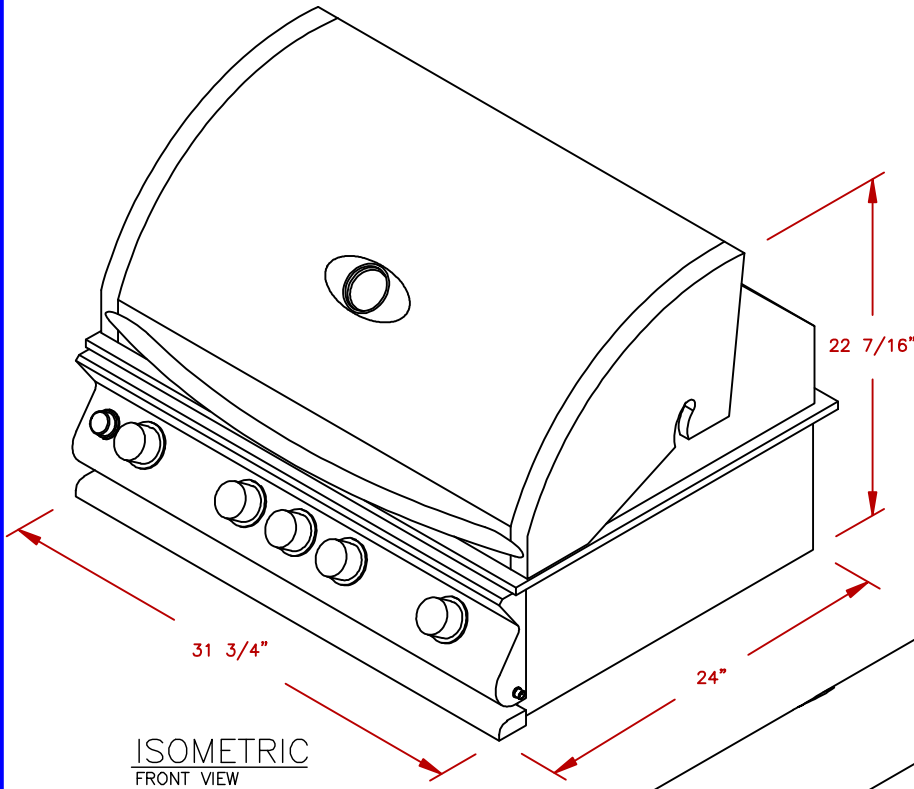

LINE	BBQ LINE
MODEL	4 BURNER CONV. GRILL
NUM	

ISOMETRIC
FRONT VIEW

ISOMETRIC
BACK VIEW

CUT OUT
4 BURNER GRILL

TITLE 2019 BARBECUE LINE GRILLS 4 BURNER CONV. GRILL		
SCALE: N/A	DWG NO. BBQ18874CP	DWG BY J.ORNELAS
REVISED	REV. DESCR.	DATE 11/12/18