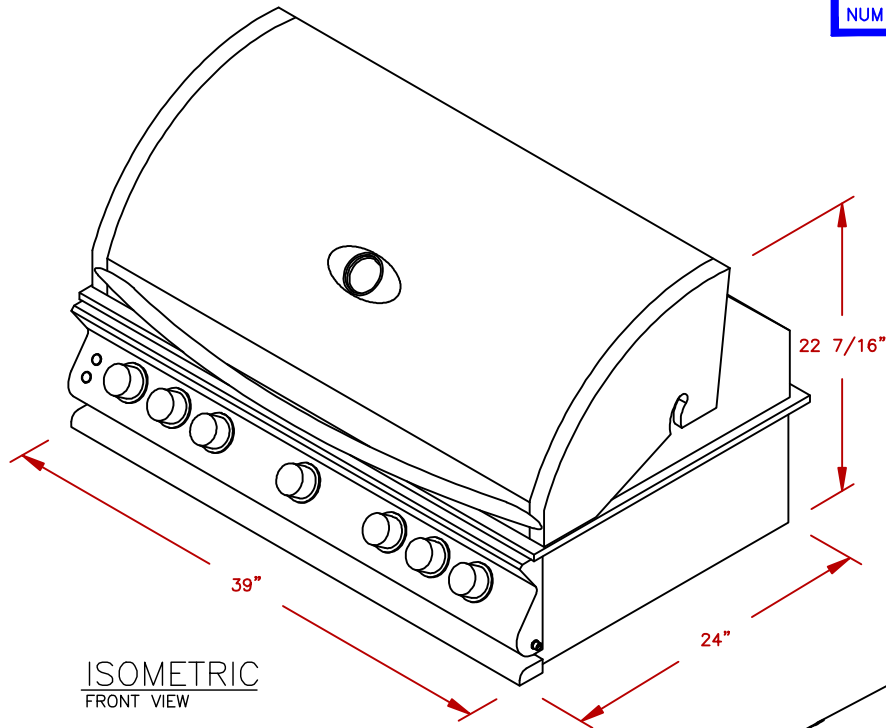

LINE	BBQ LINE
MODEL	5 BURNER CONV. GRILL
NUM	

ISOMETRIC
FRONT VIEW

ISOMETRIC
BACK VIEW

CUT OUT
5 BURNER GRILL

NOTE:
DUE TO OUR CONTINUOUS IMPROVEMENT PROGRAM, ALL MODELS
AND SPECIFICATIONS ARE SUBJECT TO CHANGE WITHOUT NOTICE.

	TITLE		2019 BARBECUE LINE GRILLS 5 BURNER CONV. GRILL
	SCALE:	DWG NO.	DWG BY
N/A	BBQ18875CP	J.ORNELAS	
REVISED	REV. DESCR.	DATE	11/12/18