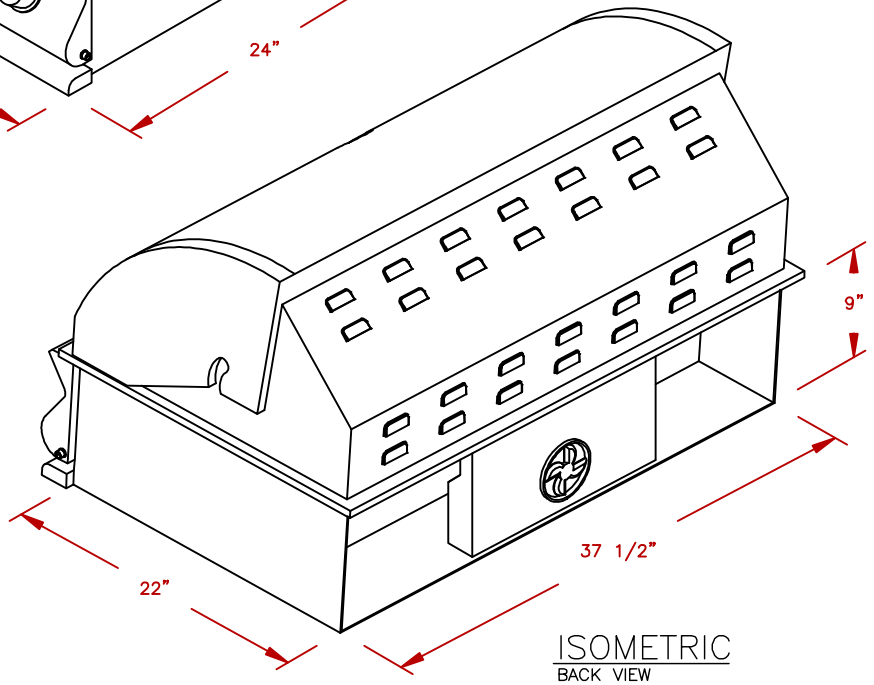

LINE	BBQ LINE
MODEL	5 BURNER CONV. GRILL
NUM	

ISOMETRIC
FRONT VIEW

ISOMETRIC
BACK VIEW

CUT OUT
5 BURNER GRILL

NOTE:
DUE TO OUR CONTINUOUS IMPROVEMENT PROGRAM, ALL MODELS
AND SPECIFICATIONS ARE SUBJECT TO CHANGE WITHOUT NOTICE.

	TITLE		2019 BARBECUE LINE GRILLS 5 BURNER CONV. GRILL
	SCALE:	DWG NO.	DWG BY
N/A	BBQ18875CP	J.ORNELAS	
REVISED	REV. DESCR.	DATE	11/12/18