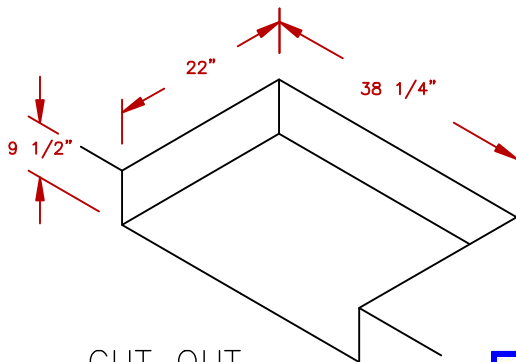

LINE	BBQ LINE
MODEL	5 BURNER CONV. GRILL
NUM	

ISOMETRIC
FRONT VIEW

ISOMETRIC
BACK VIEW

CUT OUT
5 BURNER GRILL

NOTE:
DUE TO OUR CONTINUOUS IMPROVEMENT PROGRAM, ALL MODELS
AND SPECIFICATIONS ARE SUBJECT TO CHANGE WITHOUT NOTICE.

	TITLE		2019 BARBECUE LINE GRILLS 5 BURNER CONV. GRILL
	SCALE:	DWG NO.	DWG BY
N/A	BBQ18875CP	J.ORNELAS	
REVISED	REV. DESCR.	DATE	11/12/18