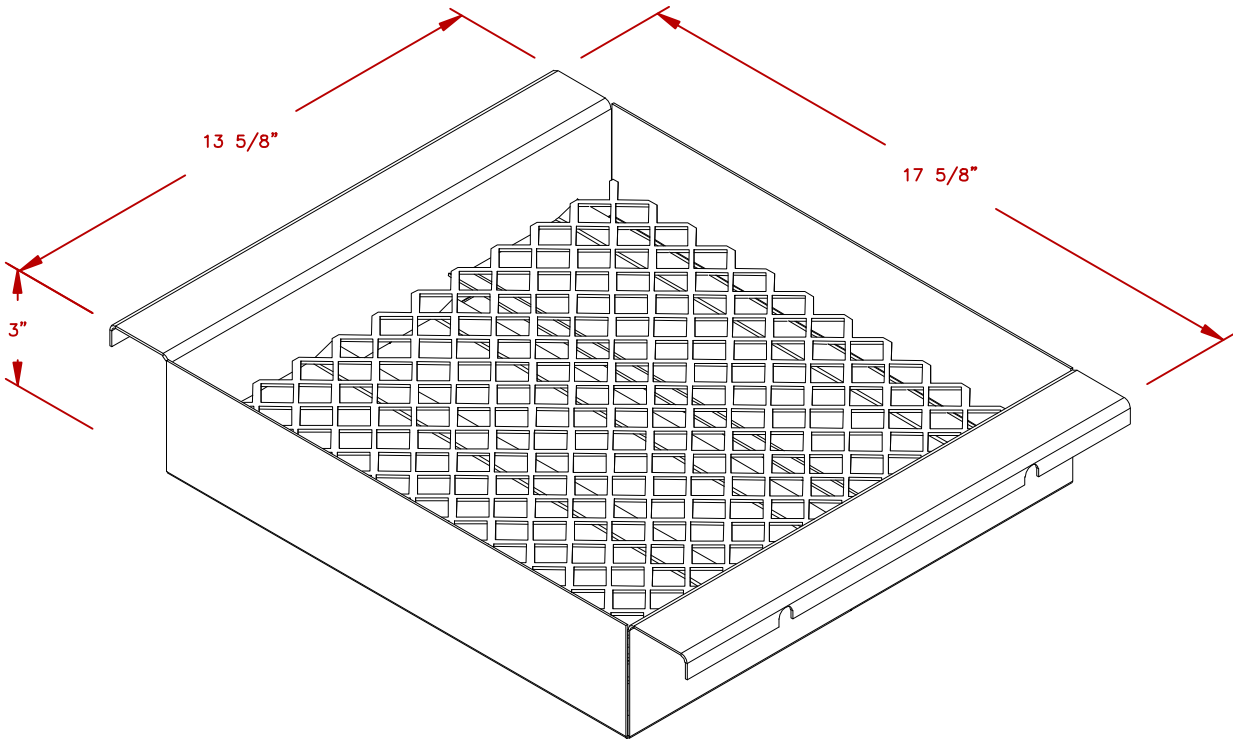

LINE	BBQ LINE
MODEL	CHARCOAL TRAY
NUM	

TITLE 2019 BARBECUE LINE
GRILL ACCESORIES
CHARCOAL TRAY

SCALE:

DWG NO. BBQ11859

DWG BY J.ORNELAS

REVISED

REV. DESCR.

DATE 11/12/18