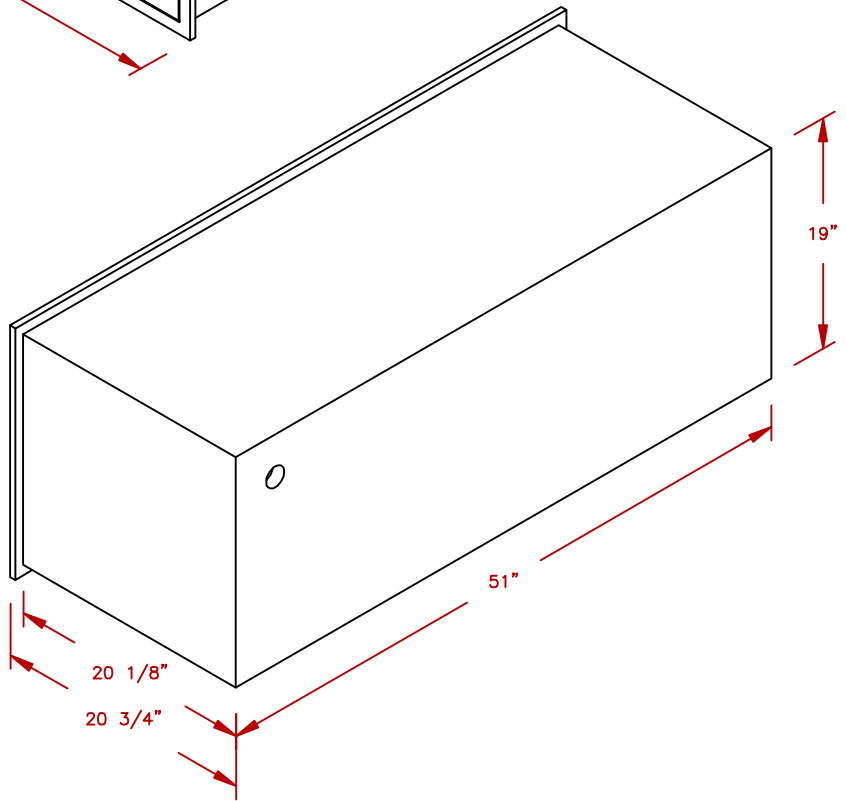

LINE	BBQ LINE
MODEL	COMPLETE UTILITY STORAGE SET
NUM	

CUT OUT DIMENSIONS

TITLE 2019 BARBECUE LINE  
DOORS & DRAWERS  
COMPLETE UTILITY STORAGE SET

SCALE:

DWG NO. BBQ07909

DWG BY J.ORNELAS

REVISED

REV. DESCR.