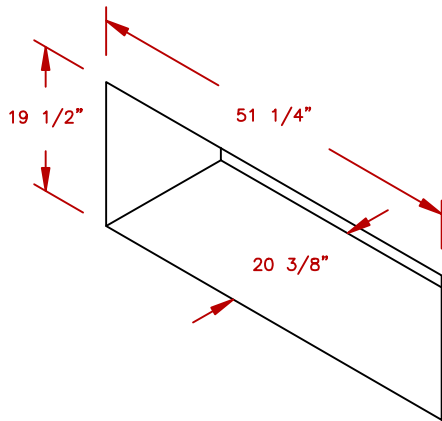

LINE	BBQ LINE
MODEL	COMPLETE UTILITY STORAGE SET
NUM	

CUT OUT DIMENSIONS

TITLE 2019 BARBECUE LINE  
DOORS & DRAWERS  
COMPLETE UTILITY STORAGE SET

SCALE:

DWG NO. BBQ07909

DWG BY J.ORNELAS

REVISED

REV. DESCR.