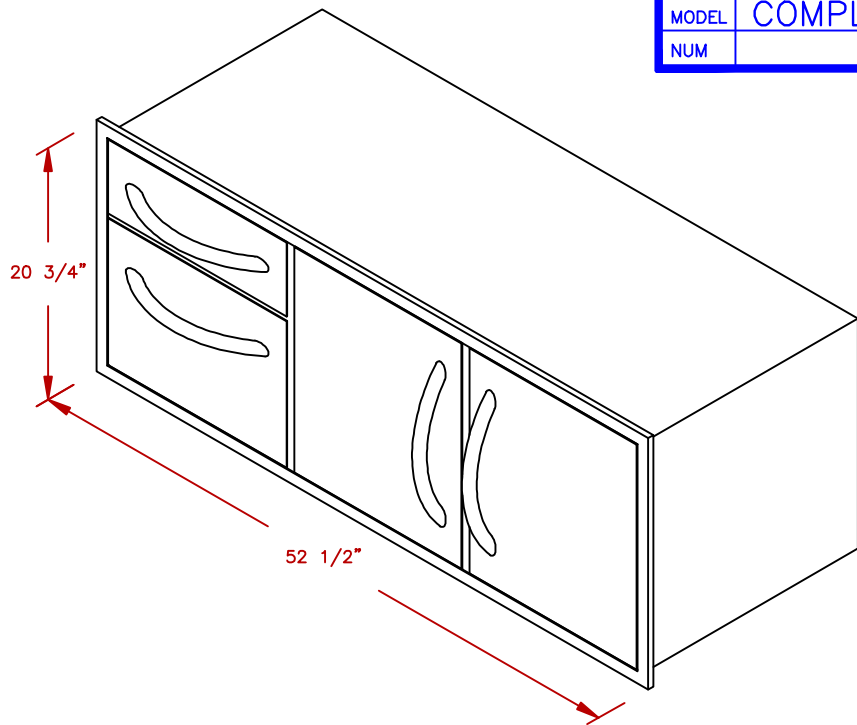

LINE	BBQ LINE
MODEL	COMPLETE UTILITY STORAGE SET
NUM	

CUT OUT DIMENSIONS

TITLE 2019 BARBECUE LINE  
DOORS & DRAWERS  
COMPLETE UTILITY STORAGE SET

SCALE:

DWG NO. BBQ07909

DWG BY J.ORNELAS

REVISED

REV. DESCR.