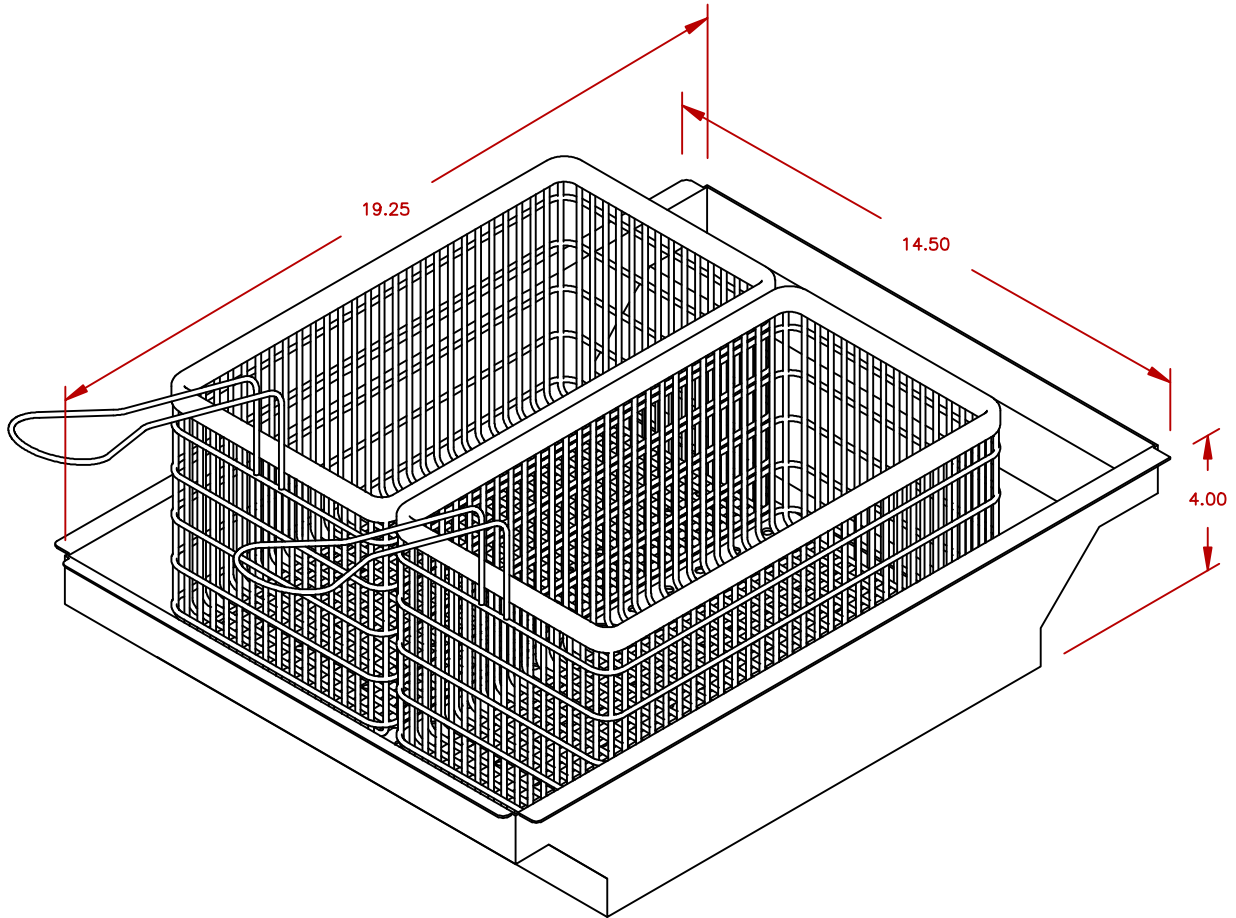

LINE	BBQ LINE
MODEL	DEEP FRY HELPER
NUM	

TITLE 2019 BARBECUE LINE  
GRILL ACCESORIES  
DEEP FRY HELPER

SCALE:  
REVISED

DWG NO. BBQ09902  
REV. DESCR.

DWG BY J.ORNELAS  
DATE 11/12/18

NOTE:  
DUE TO OUR CONTINUOUS IMPROVEMENT PROGRAM, ALL MODELS  
AND SPECIFICATIONS ARE SUBJECT TO CHANGE WITHOUT NOTICE.