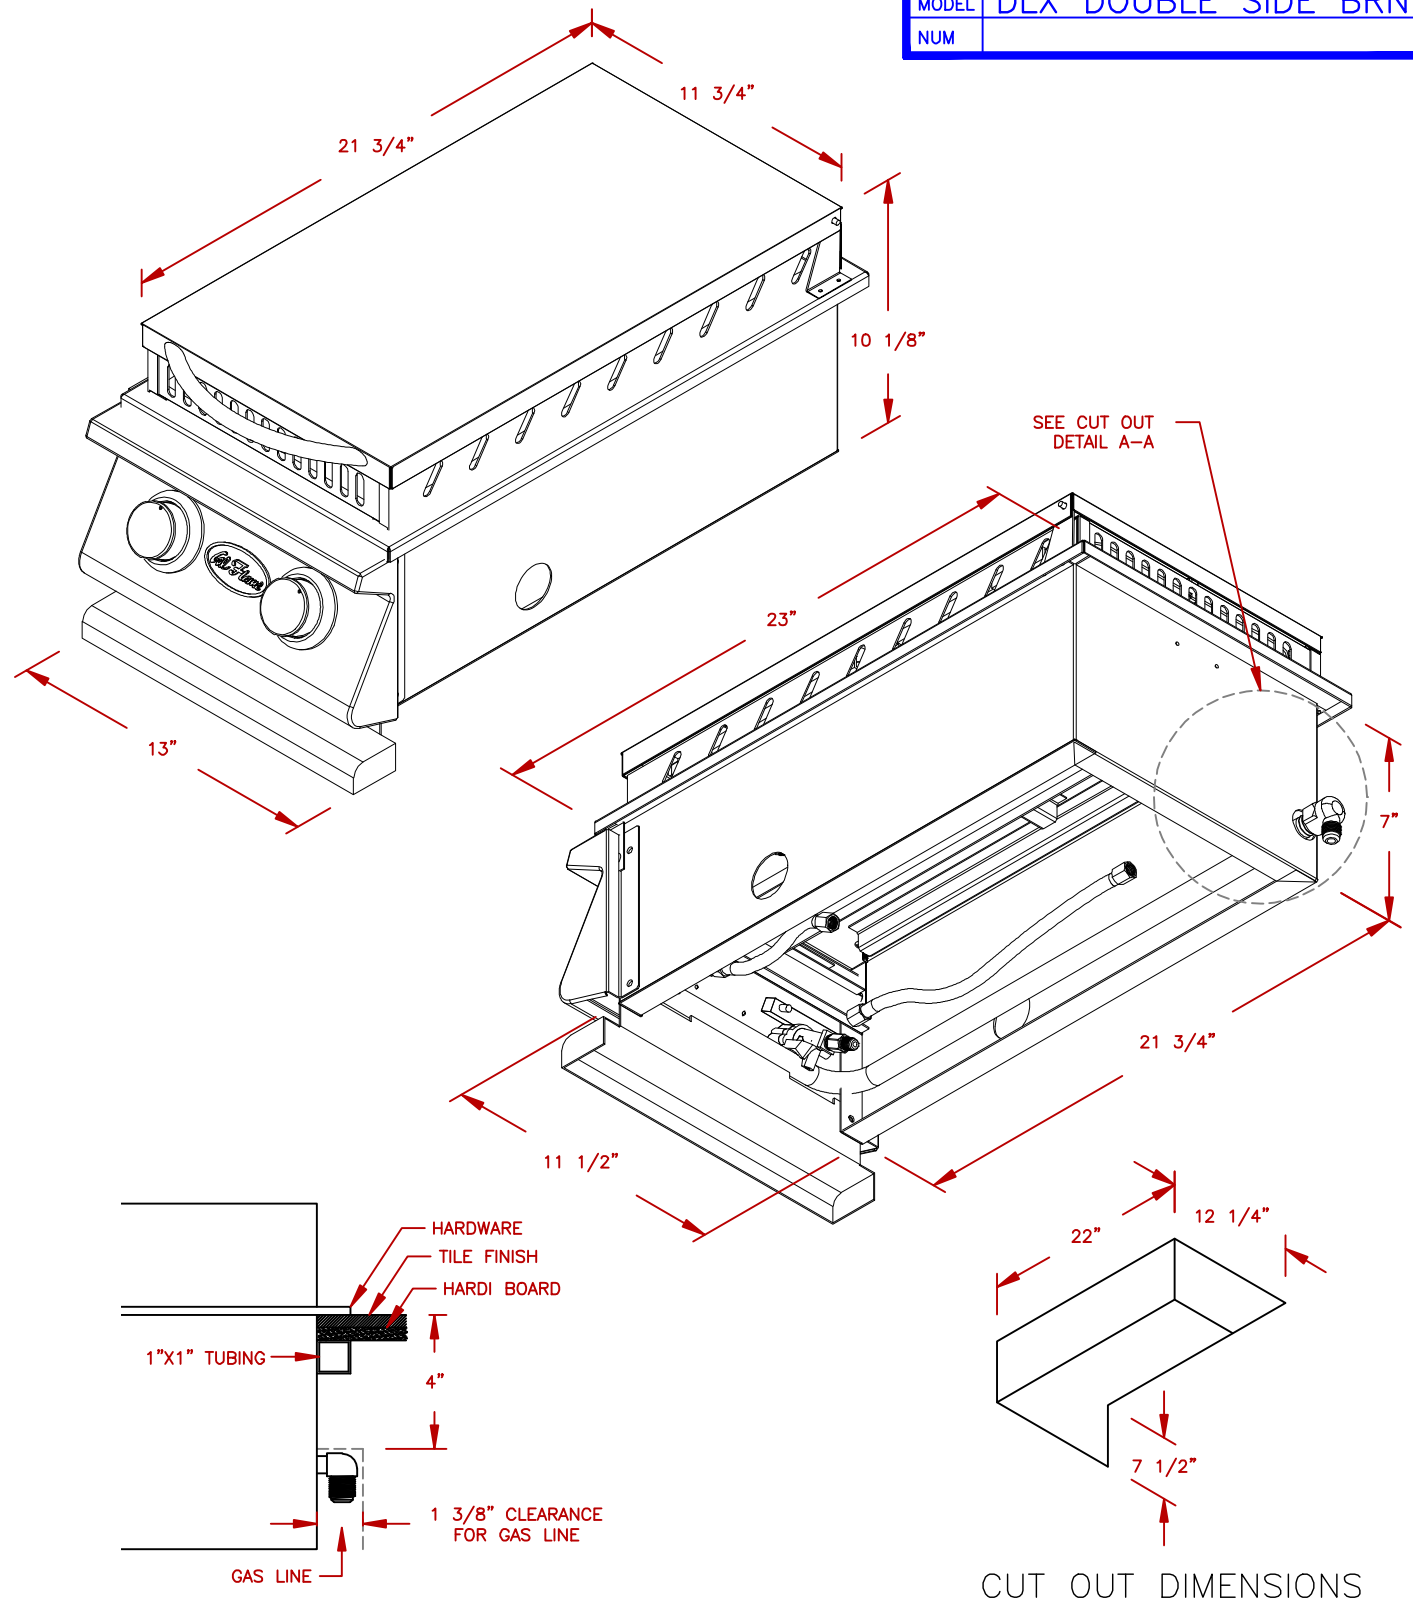

LINE	BBQ LINE
MODEL	DLX DOUBLE SIDE BRN.
NUM	

CUT OUT DETAIL A-A

TYP. CAL FLAME CROSS SECTION OF CUT OUT FOR GAS LINE. PRIVATE CONTRACTOR MUST ALLOW CLEARANCE FOR GAS LINE.

NOTE: DUE TO OUR CONTINUOUS IMPROVEMENT PROGRAM, ALL MODELS AND SPECIFICATIONS ARE SUBJECT TO CHANGE WITHOUT NOTICE.

	TITLE		2019 BARBECUE LINE
			SIDE BURNERS
		DLX DOUBLE SIDE BRN.	
SCALE:	DWG NO.	DWG BY	
	BBQ13899	J.ORNELAS	
REVISED	REV. DESCR.	DATE	
		11/13/18	