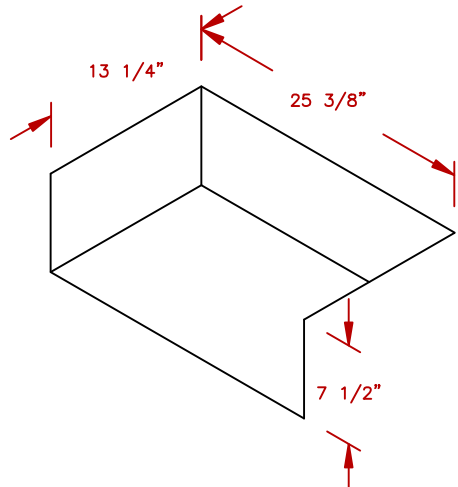

LINE	BBQ LINE
MODEL	DLX DOUBLE SIDE BY SIDE BRN.
NUM	

CUT OUT DIMENSIONS

NOTE:
DUE TO OUR CONTINUOUS IMPROVEMENT PROGRAM, ALL MODELS
AND SPECIFICATIONS ARE SUBJECT TO CHANGE WITHOUT NOTICE.

	TITLE 2019 BARBECUE LINE SIDE BURNERS DLX DOUBLE SIDE BY SIDE BRN.	
	SCALE:	DWG NO. BBQ13954P
REVISED	REV. DESCR.	DWG BY J.ORNELAS DATE 11/13/18