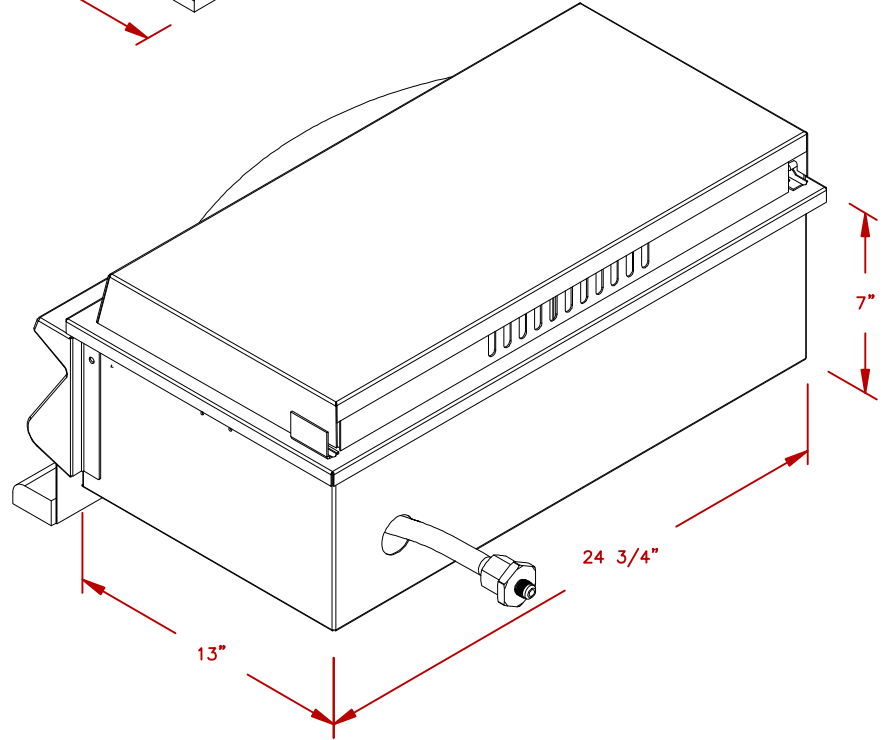

LINE	BBQ LINE
MODEL	DLX DOUBLE SIDE BY SIDE BRN.
NUM	

CUT OUT DIMENSIONS

NOTE:
DUE TO OUR CONTINUOUS IMPROVEMENT PROGRAM, ALL MODELS
AND SPECIFICATIONS ARE SUBJECT TO CHANGE WITHOUT NOTICE.

	TITLE 2019 BARBECUE LINE SIDE BURNERS DLX DOUBLE SIDE BY SIDE BRN.	
	SCALE:	DWG NO. BBQ13954P
REVISED	REV. DESCR.	DWG BY J.ORNELAS DATE 11/13/18