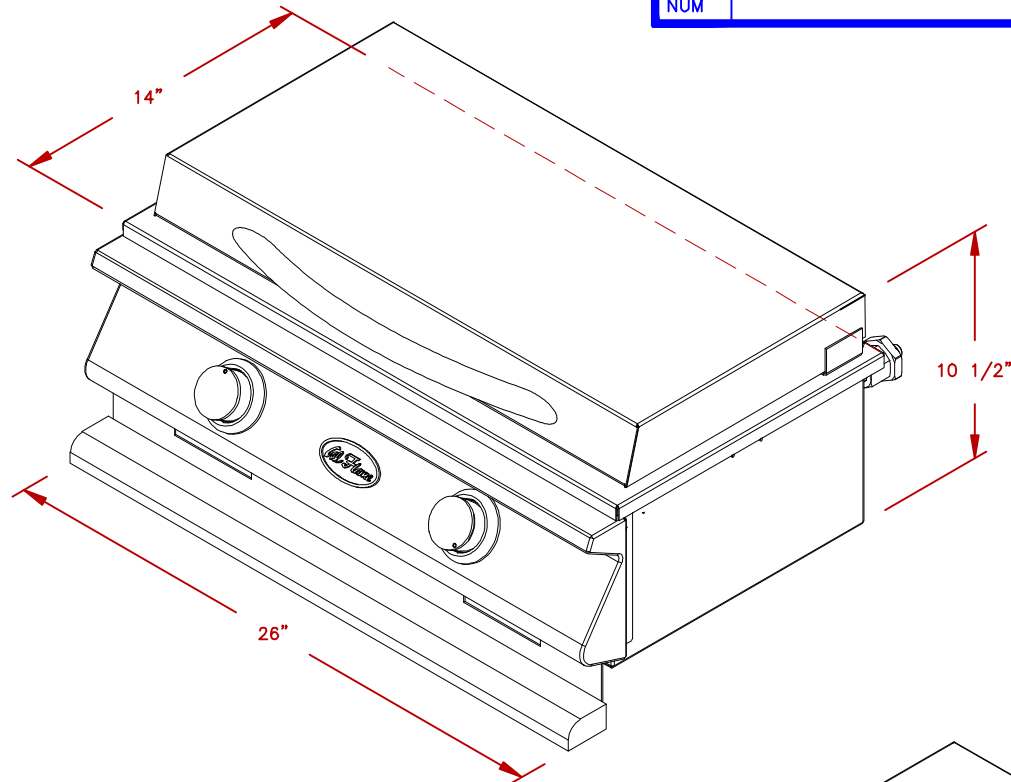

LINE	BBQ LINE
MODEL	DLX DOUBLE SIDE BY SIDE BRN.
NUM	

CUT OUT DIMENSIONS

NOTE:
DUE TO OUR CONTINUOUS IMPROVEMENT PROGRAM, ALL MODELS
AND SPECIFICATIONS ARE SUBJECT TO CHANGE WITHOUT NOTICE.

	TITLE 2019 BARBECUE LINE SIDE BURNERS DLX DOUBLE SIDE BY SIDE BRN.	
	SCALE:	DWG NO. BBQ13954P
REVISED	REV. DESCR.	DWG BY J.ORNELAS DATE 11/13/18