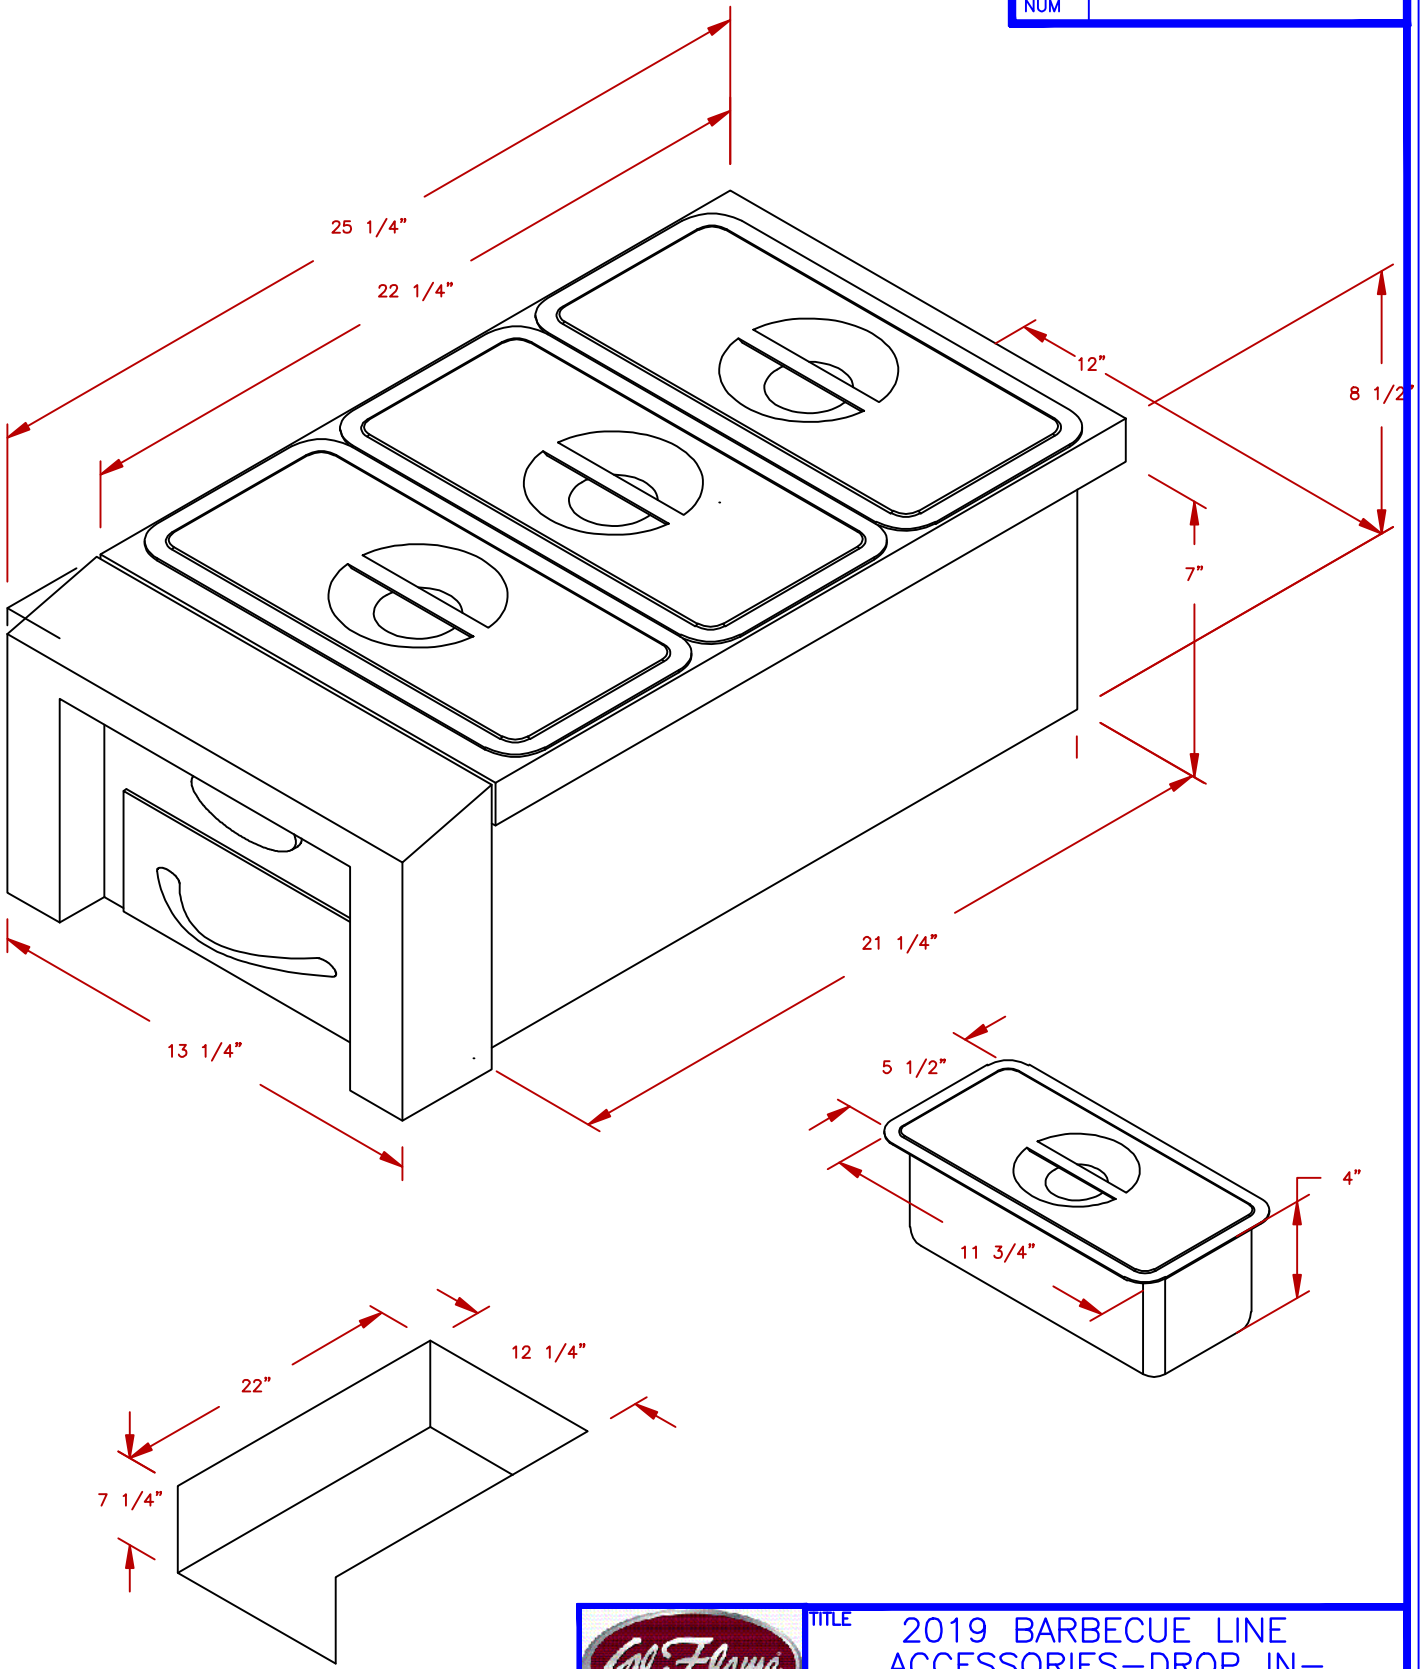

LINE	BBQ LINE
MODEL	FOOD WARMER
NUM	

CUT OUT DIMENSIONS

NOTE:
DUE TO OUR CONTINUOUS IMPROVEMENT PROGRAM, ALL MODELS
AND SPECIFICATIONS ARE SUBJECT TO CHANGE WITHOUT NOTICE.

	TITLE		2019 BARBECUE LINE ACCESSORIES-DROP IN- 12" FOOD WARMER
	SCALE:	DWG NO.	DWG BY
REVISED	BBQ07888P	J.ORNELAS	DATE
	REV. DESCR.		11/13/18