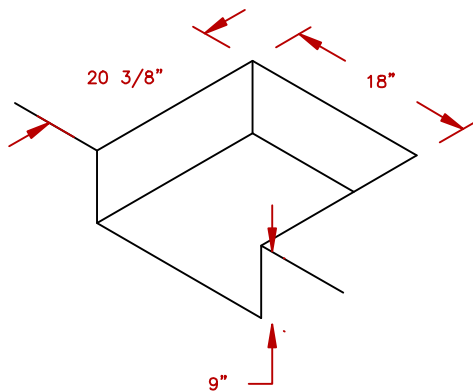

LINE	BBQ LINE
MODEL	POWER BURNER-LP
NUM	

CUT-OUT
DIMENSIONS

NOTE:
DUE TO OUR CONTINUOUS IMPROVEMENT PROGRAM, ALL MODELS
AND SPECIFICATIONS ARE SUBJECT TO CHANGE WITHOUT NOTICE.

	TITLE		2019 BARBECUE LINE ACCESSORIES-DROP IN- POWER BURNER-LP
	SCALE:	DWG NO.	DWG BY
REVISED	BBQ18955P	J.ORNELAS	DATE
	REV. DESCR.		11/13/18