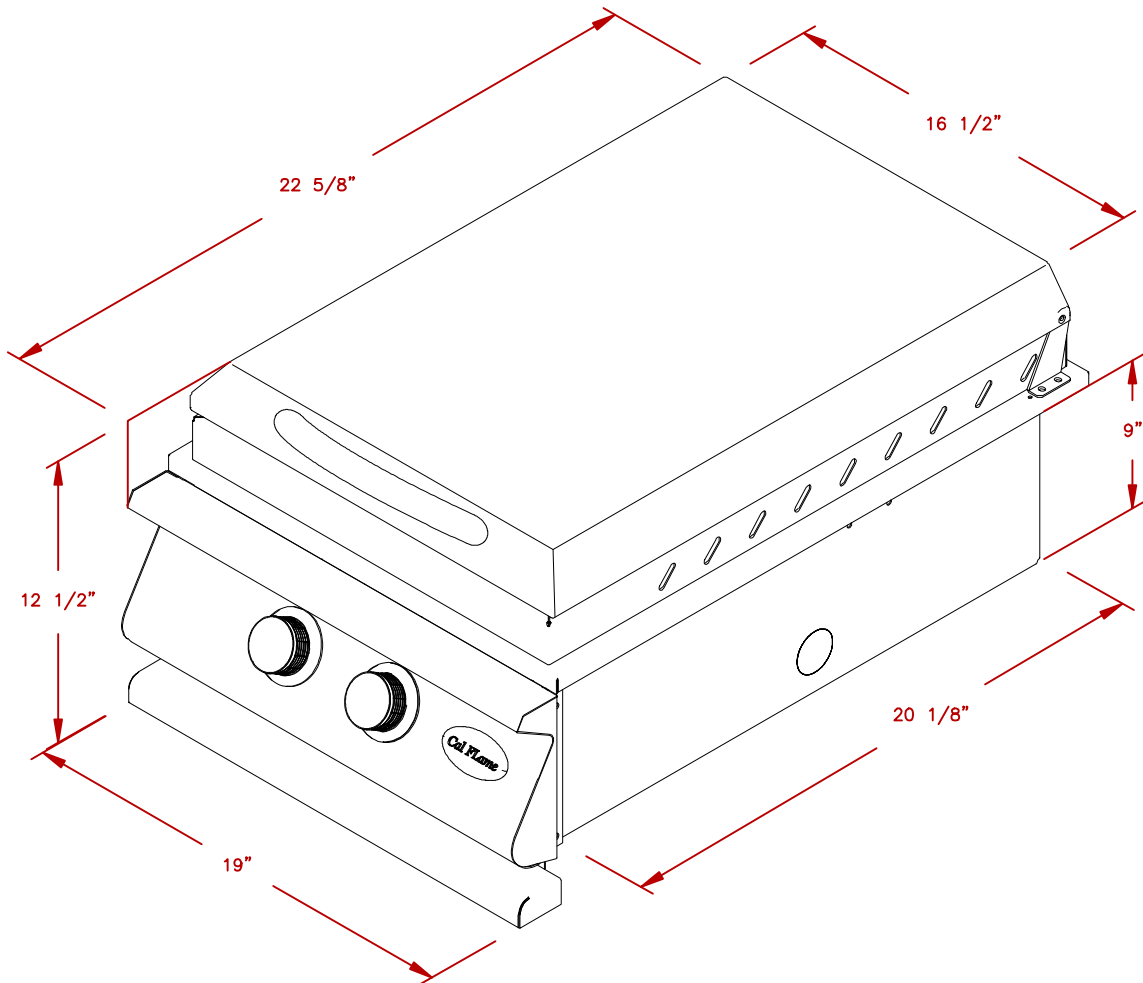

LINE	BBQ LINE
MODEL	POWER BURNER-LP
NUM	

CUT-OUT
DIMENSIONS

NOTE:
DUE TO OUR CONTINUOUS IMPROVEMENT PROGRAM, ALL MODELS
AND SPECIFICATIONS ARE SUBJECT TO CHANGE WITHOUT NOTICE.

	TITLE		2019 BARBECUE LINE ACCESSORIES-DROP IN- POWER BURNER-LP
	SCALE:	DWG NO.	DWG BY
REVISED	BBQ18955P	J.ORNELAS	DATE
	REV. DESCR.		11/13/18