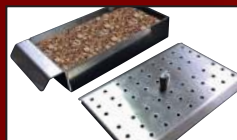

Cal Flame®

SINCE 1978

G-Series G3 BBQ Grill

Cal Flame's G-Series Grills are the perfect heavy-duty grills for first-time buyers searching for value. G-Series grills are constructed of 430-stainless steel, built with two-layer walls and feature Cal Flame's proprietary V-Grates, a temperature gauge, and porcelain-coated cast iron burners. Designed to pair with any Cal Flame Barbecue Island or Grill Cart, G-Series grills offer multiple upgrades and boost enough BTU-power to meet the needs of any culinary enthusiast.

BBQ18G03

Dimensions: 24 1/2"W x 24"D x 22 7/16"H

Cut-Out Dimensions: 23 3/8"W x 22"D x 9 1/2"H

BTU: Three (3) 15,000 BTU Cast Iron, Porcelain Coated Burners

Total BTU: 45,000

FEATURES

- Patented Cast Stainless Steel Knobs
- Heavy Duty Porcelain Coated Cast Iron Burners
- Seamless Design with Durable 430-Stainless Steel 16-Gauge Construction
- G3-600 sq. in. Cooking Surface
- Removable Heavy-Duty Grates with V-Grate Cooking Design
- Independent Burner Ignition System
- Two-Position Full-Width Warming Rack
- Full Width Stainless Steel Drip Tray on Rollers
- Built-In Temperature Gauge
- Vented Knob Splash Guards
- Burner Lip Guards

Cal Flame exclusive custom knobs feature one-hand operation with an individual ignitor per burner.

G-Series Grill Standard Accessories

P-GRIDDLE TRAY PART#: BBQ13867

Enjoy favorites like eggs or bacon with this griddle tray.