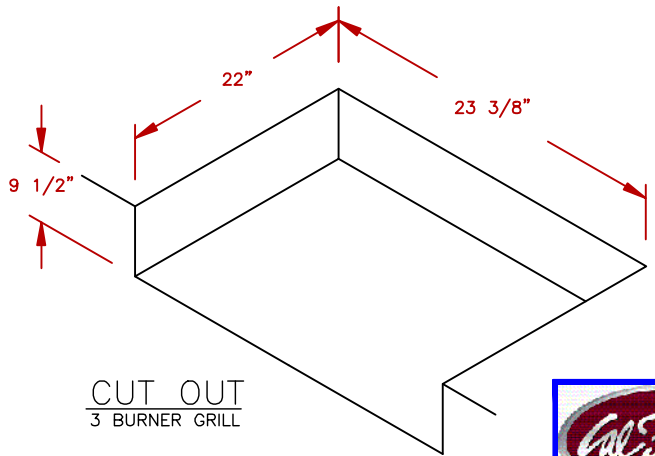

LINE	BBQ LINE
MODEL	G3 BURNER-LP
NUM	

ISOMETRIC
FRONT VIEW

ISOMETRIC
BACK VIEW

CUT OUT
3 BURNER GRILL

NOTE:
DUE TO OUR CONTINUOUS IMPROVEMENT PROGRAM, ALL MODELS
AND SPECIFICATIONS ARE SUBJECT TO CHANGE WITHOUT NOTICE.

	TITLE 2019 BARBECUE LINE GRILLS G3 BURNER-LP	
	SCALE: N/A	DWG NO. BBQ18G03
REVISED	REV. DESCR.	DATE 11/09/18