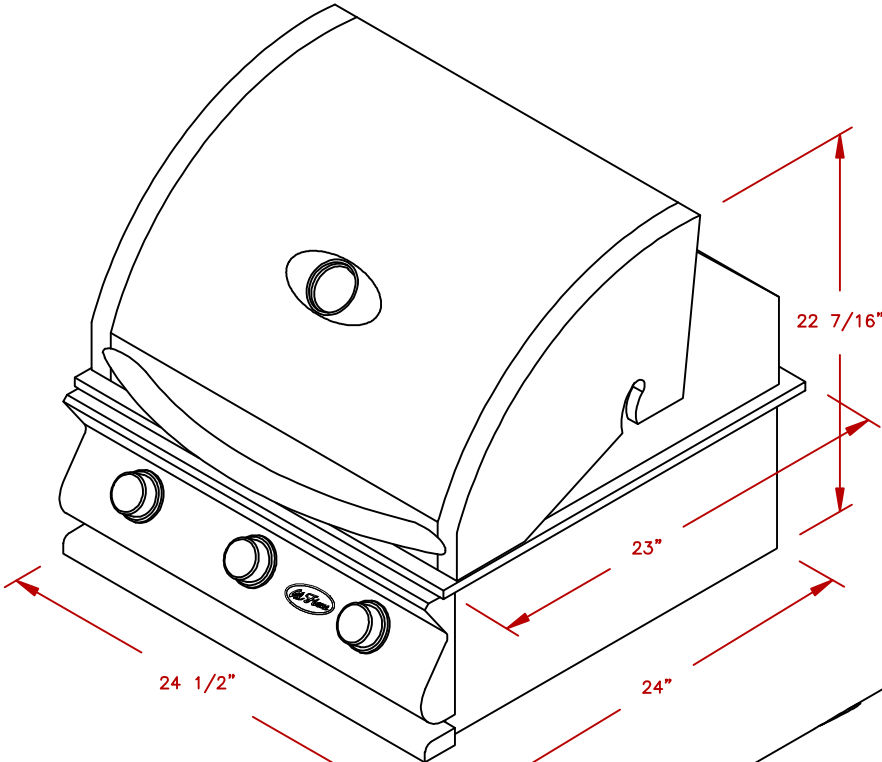

LINE	BBQ LINE
MODEL	G3 BURNER-LP
NUM	

ISOMETRIC
FRONT VIEW

ISOMETRIC
BACK VIEW

CUT OUT
3 BURNER GRILL

NOTE:
DUE TO OUR CONTINUOUS IMPROVEMENT PROGRAM, ALL MODELS
AND SPECIFICATIONS ARE SUBJECT TO CHANGE WITHOUT NOTICE.

	TITLE 2019 BARBECUE LINE GRILLS G3 BURNER-LP	
	SCALE: N/A	DWG NO. BBQ18G03
REVISED	REV. DESCR.	DATE 11/09/18