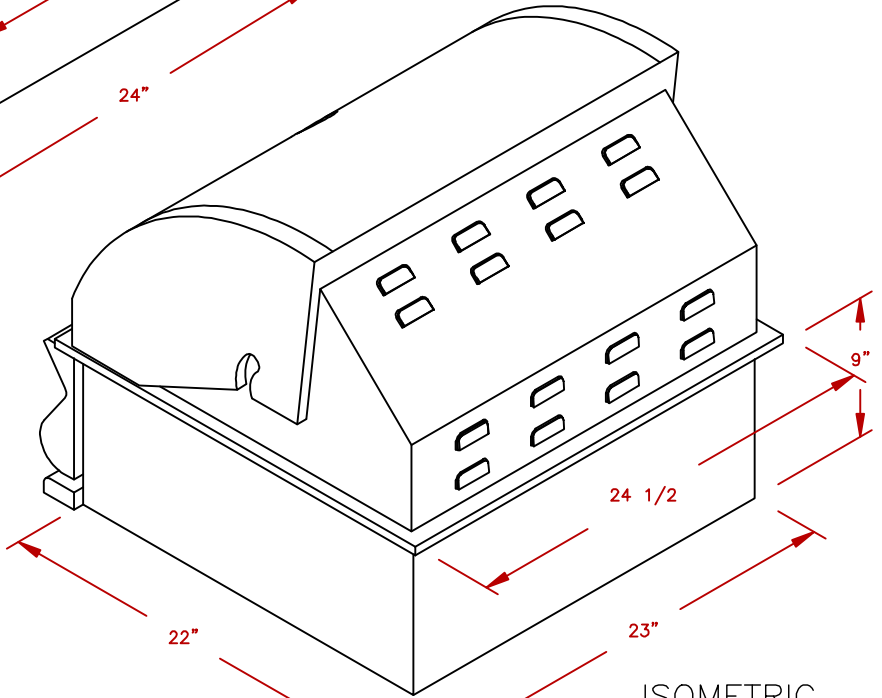

LINE	BBQ LINE
MODEL	G3 BURNER-LP
NUM	

ISOMETRIC
FRONT VIEW

ISOMETRIC
BACK VIEW

CUT OUT
3 BURNER GRILL

NOTE:
DUE TO OUR CONTINUOUS IMPROVEMENT PROGRAM, ALL MODELS
AND SPECIFICATIONS ARE SUBJECT TO CHANGE WITHOUT NOTICE.

	TITLE 2019 BARBECUE LINE GRILLS G3 BURNER-LP	
	SCALE: N/A	DWG NO. BBQ18G03
REVISED	REV. DESCR.	DATE 11/09/18