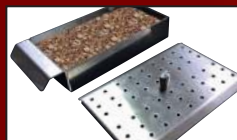

P-SMOKE TRAY PART#: BBQ13855P

Infuse your Cal Flame grill with the smoky flavor everyone loves with this convenient smoke tray that fits any Cal Flame grill!