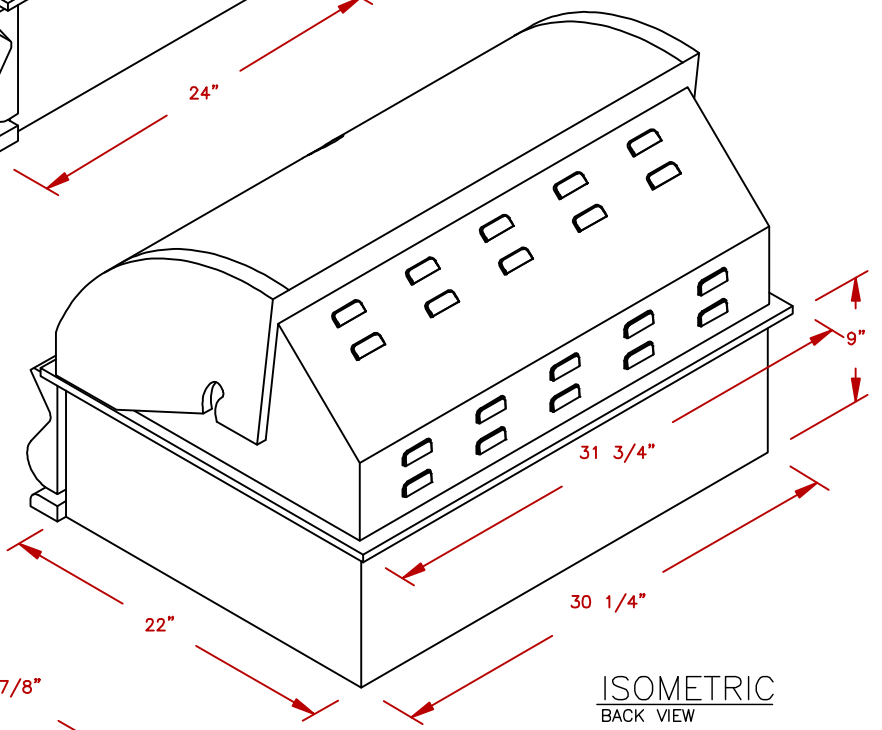

LINE	BBQ LINE
MODEL	G4 BURNER-LP
NUM	

	TITLE 2019 BARBECUE LINE GRILLS G4 BURNER-LP	
	SCALE: N/A	DWG NO. BBQ18G04
REVISED	REV. DESCR.	DATE 11/9/18

NOTE:
DUE TO OUR CONTINUOUS IMPROVEMENT PROGRAM, ALL MODELS
AND SPECIFICATIONS ARE SUBJECT TO CHANGE WITHOUT NOTICE.