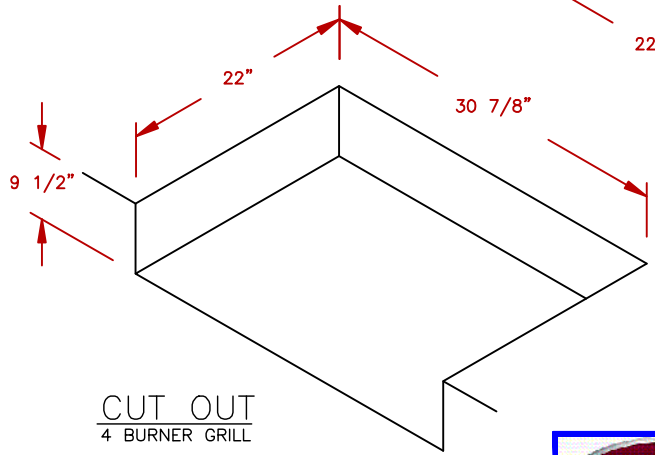

LINE	BBQ LINE
MODEL	G4 BURNER-LP
NUM	

	TITLE 2019 BARBECUE LINE GRILLS G4 BURNER-LP	
	SCALE: N/A	DWG NO. BBQ18G04
REVISED	REV. DESCR.	DATE 11/9/18

NOTE:
DUE TO OUR CONTINUOUS IMPROVEMENT PROGRAM, ALL MODELS
AND SPECIFICATIONS ARE SUBJECT TO CHANGE WITHOUT NOTICE.