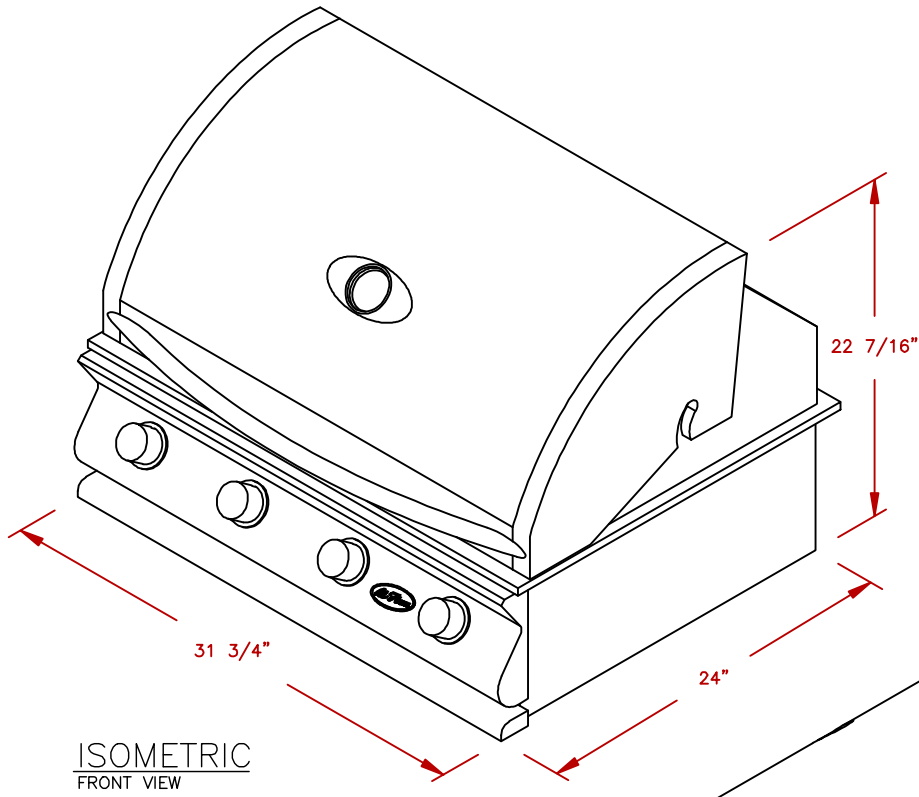

LINE	BBQ LINE
MODEL	G4 BURNER-LP
NUM	

	TITLE 2019 BARBECUE LINE GRILLS G4 BURNER-LP	
	SCALE: N/A	DWG NO. BBQ18G04
REVISED	REV. DESCR.	DATE 11/9/18

NOTE:
DUE TO OUR CONTINUOUS IMPROVEMENT PROGRAM, ALL MODELS
AND SPECIFICATIONS ARE SUBJECT TO CHANGE WITHOUT NOTICE.