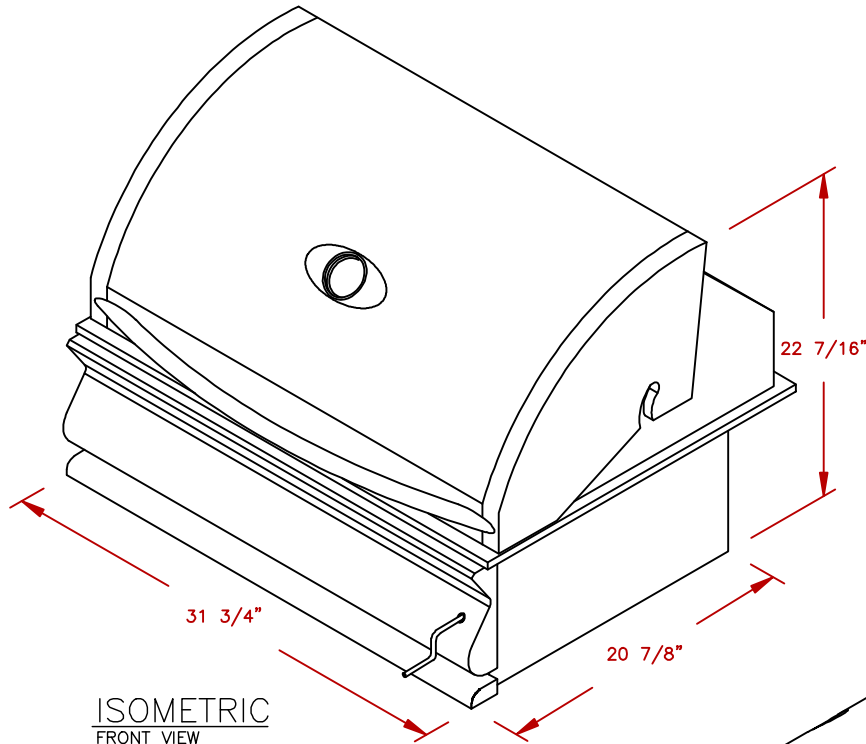

LINE	BBQ LINE
MODEL	G CHARCOAL GRILL
NUM	

NOTE:  
DUE TO OUR CONTINUOUS IMPROVEMENT PROGRAM, ALL MODELS  
AND SPECIFICATIONS ARE SUBJECT TO CHANGE WITHOUT NOTICE.

	TITLE		2019 BARBECUE LINE GRILLS G CHARCOAL GRILL
	SCALE:	DWG NO.	DWG BY
N/A	BBQ18G870	J.ORNELAS	
REVISED	REV. DESCR.	DATE	
		11/09/18	