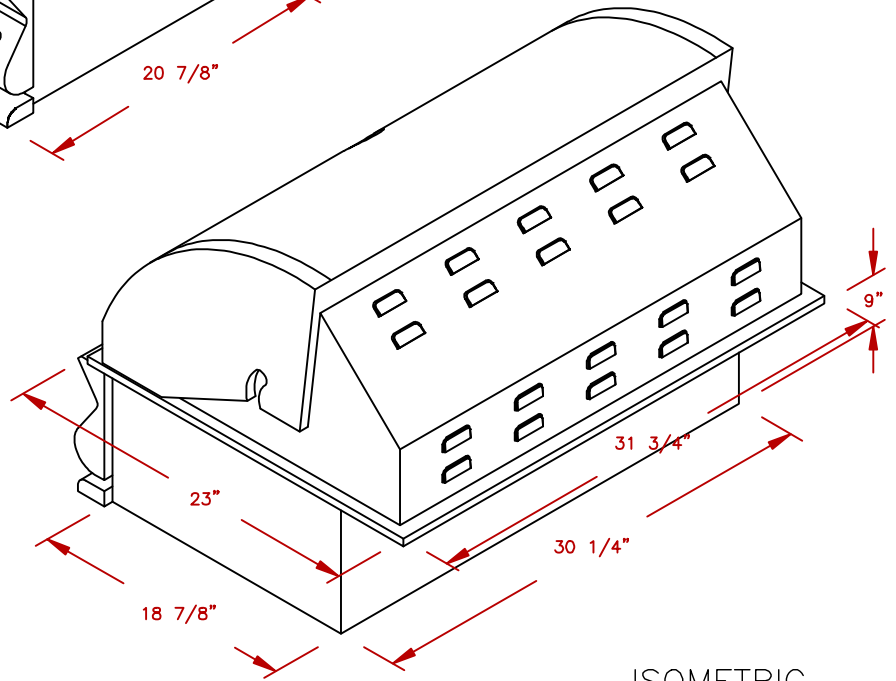

LINE	BBQ LINE
MODEL	G CHARCOAL GRILL
NUM	

NOTE:  
DUE TO OUR CONTINUOUS IMPROVEMENT PROGRAM, ALL MODELS  
AND SPECIFICATIONS ARE SUBJECT TO CHANGE WITHOUT NOTICE.

	TITLE		2019 BARBECUE LINE GRILLS G CHARCOAL GRILL
	SCALE:	DWG NO.	DWG BY
N/A	BBQ18G870	J.ORNELAS	
REVISED	REV. DESCR.	DATE	
		11/09/18	