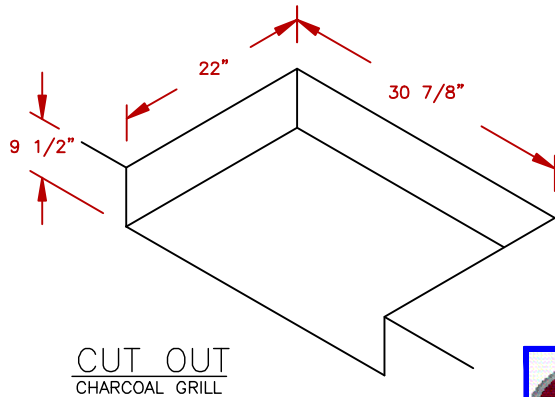

LINE	BBQ LINE
MODEL	G CHARCOAL GRILL
NUM	

NOTE:  
DUE TO OUR CONTINUOUS IMPROVEMENT PROGRAM, ALL MODELS  
AND SPECIFICATIONS ARE SUBJECT TO CHANGE WITHOUT NOTICE.

	TITLE		2019 BARBECUE LINE GRILLS G CHARCOAL GRILL
	SCALE:	DWG NO.	DWG BY
N/A	BBQ18G870	J.ORNELAS	
REVISED	REV. DESCR.	DATE	
		11/09/18	