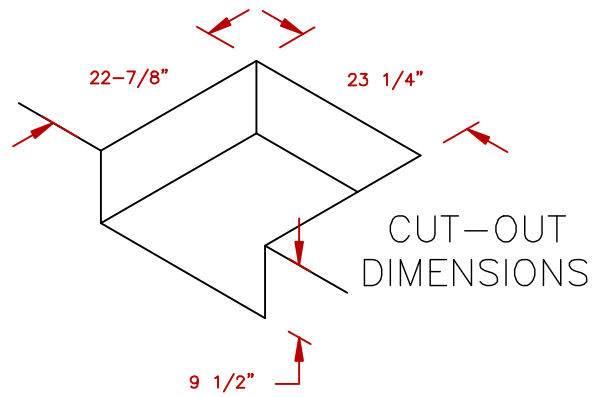

LINE	BBQ LINE
MODEL	HIBACHI DROP IN GRILL-LP
NUM	

NOTE:  
DUE TO OUR CONTINUOUS IMPROVEMENT PROGRAM, ALL MODELS  
AND SPECIFICATIONS ARE SUBJECT TO CHANGE WITHOUT NOTICE.

	TITLE		2019 BARBECUE LINE ACCESSORIES-DROP IN- HIBACHI DROP IN GRILL-LP
	SCALE:	DWG NO.	DWG BY
REVISED	BBQ14900P	J.ORNELAS	DATE
	REV. DESCR.		11/13/18