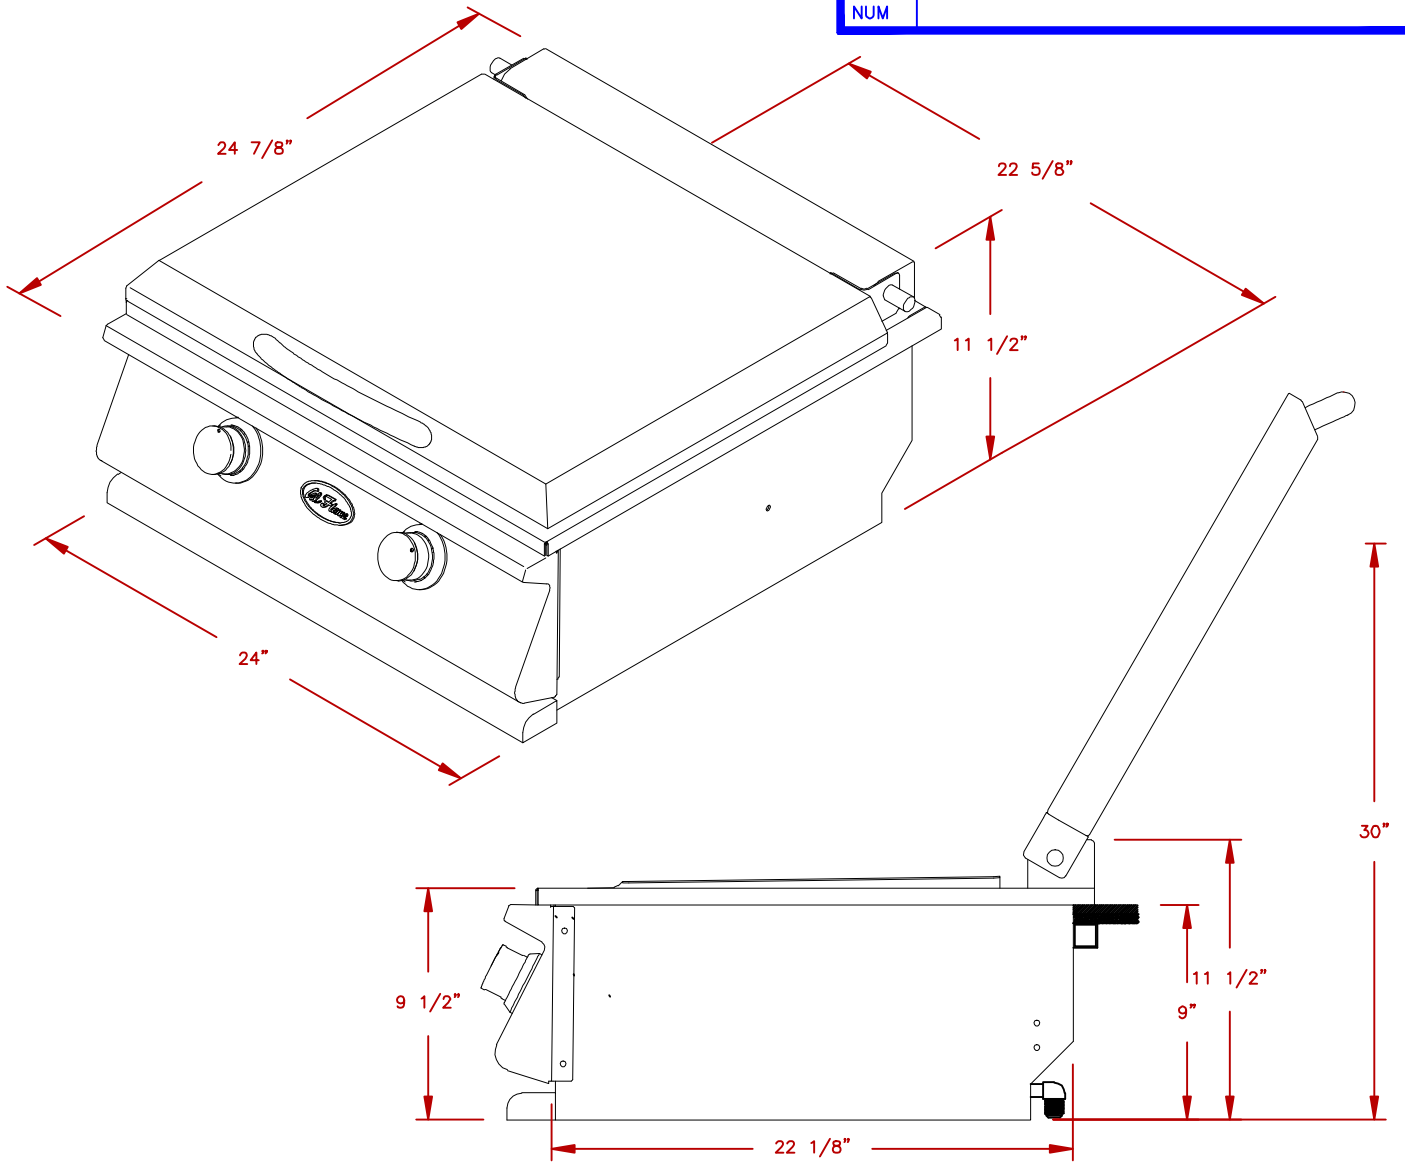

LINE	BBQ LINE
MODEL	HIBACHI DROP IN GRILL-LP
NUM	

NOTE:  
DUE TO OUR CONTINUOUS IMPROVEMENT PROGRAM, ALL MODELS  
AND SPECIFICATIONS ARE SUBJECT TO CHANGE WITHOUT NOTICE.

	TITLE		2019 BARBECUE LINE ACCESSORIES-DROP IN- HIBACHI DROP IN GRILL-LP
	SCALE:	DWG NO.	DWG BY
REVISED	BBQ14900P	J.ORNELAS	DATE
	REV. DESCR.		11/13/18