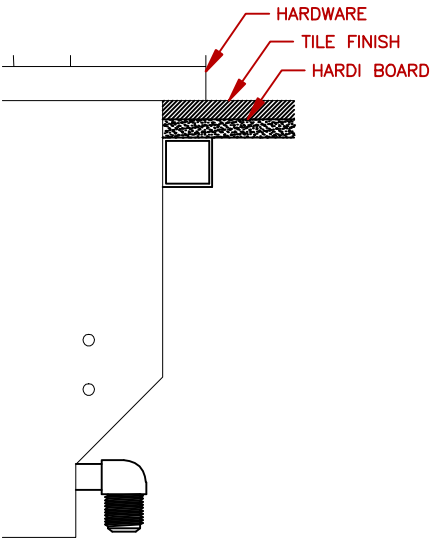

LINE	BBQ LINE
MODEL	HIBACHI DROP IN GRILL-LP
NUM	

NOTE:  
DUE TO OUR CONTINUOUS IMPROVEMENT PROGRAM, ALL MODELS  
AND SPECIFICATIONS ARE SUBJECT TO CHANGE WITHOUT NOTICE.

	TITLE		2019 BARBECUE LINE ACCESSORIES-DROP IN- HIBACHI DROP IN GRILL-LP
	SCALE:	DWG NO.	DWG BY
REVISED	BBQ14900P	J.ORNELAS	DATE
	REV. DESCR.		11/13/18