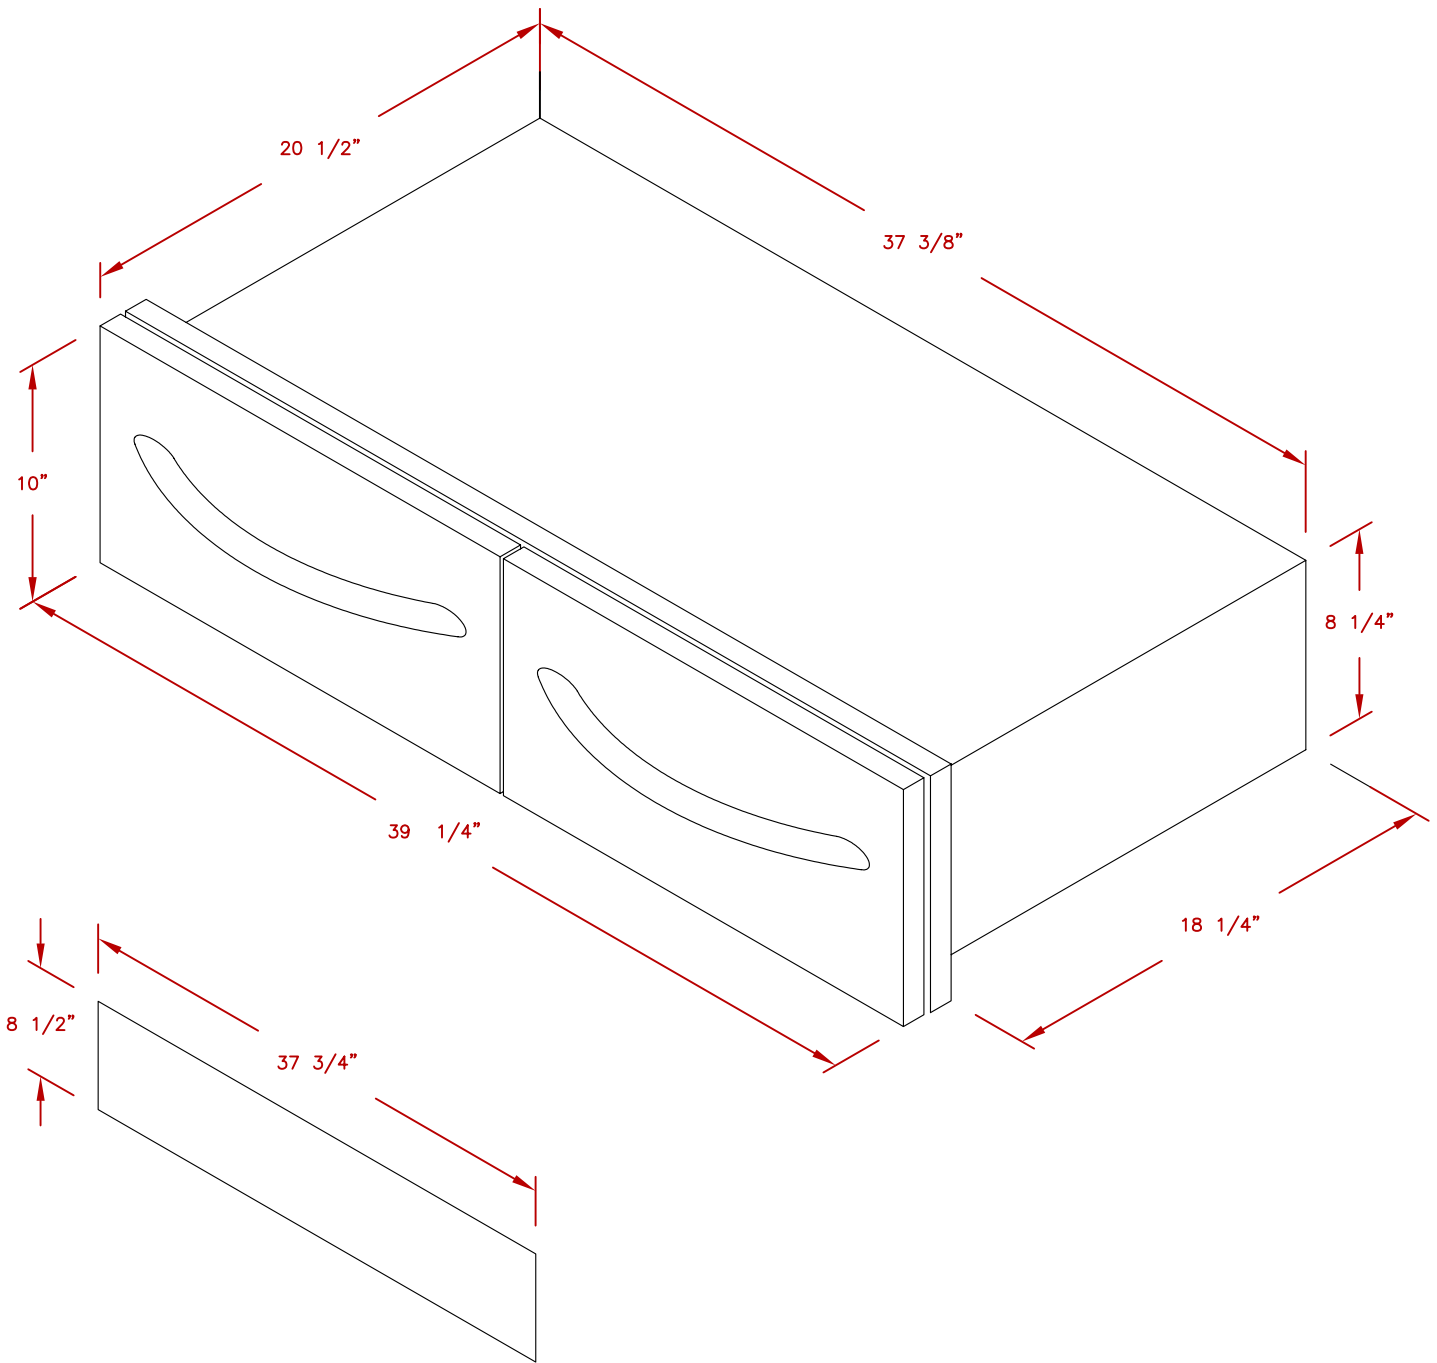

LINE	BBQ LINE
MODEL	2 DRAWER HORIZONTAL
NUM	

CUT OUT DIMENSIONS

TITLE  
2014 BARBECUE LINE  
DOORS & DRAWERS  
2 DRAWER HORIZONTAL

SCALE:

DWG NO.  
BBQ08867

DWG BY  
S. LINARES

REVISED

REV. DESCR.