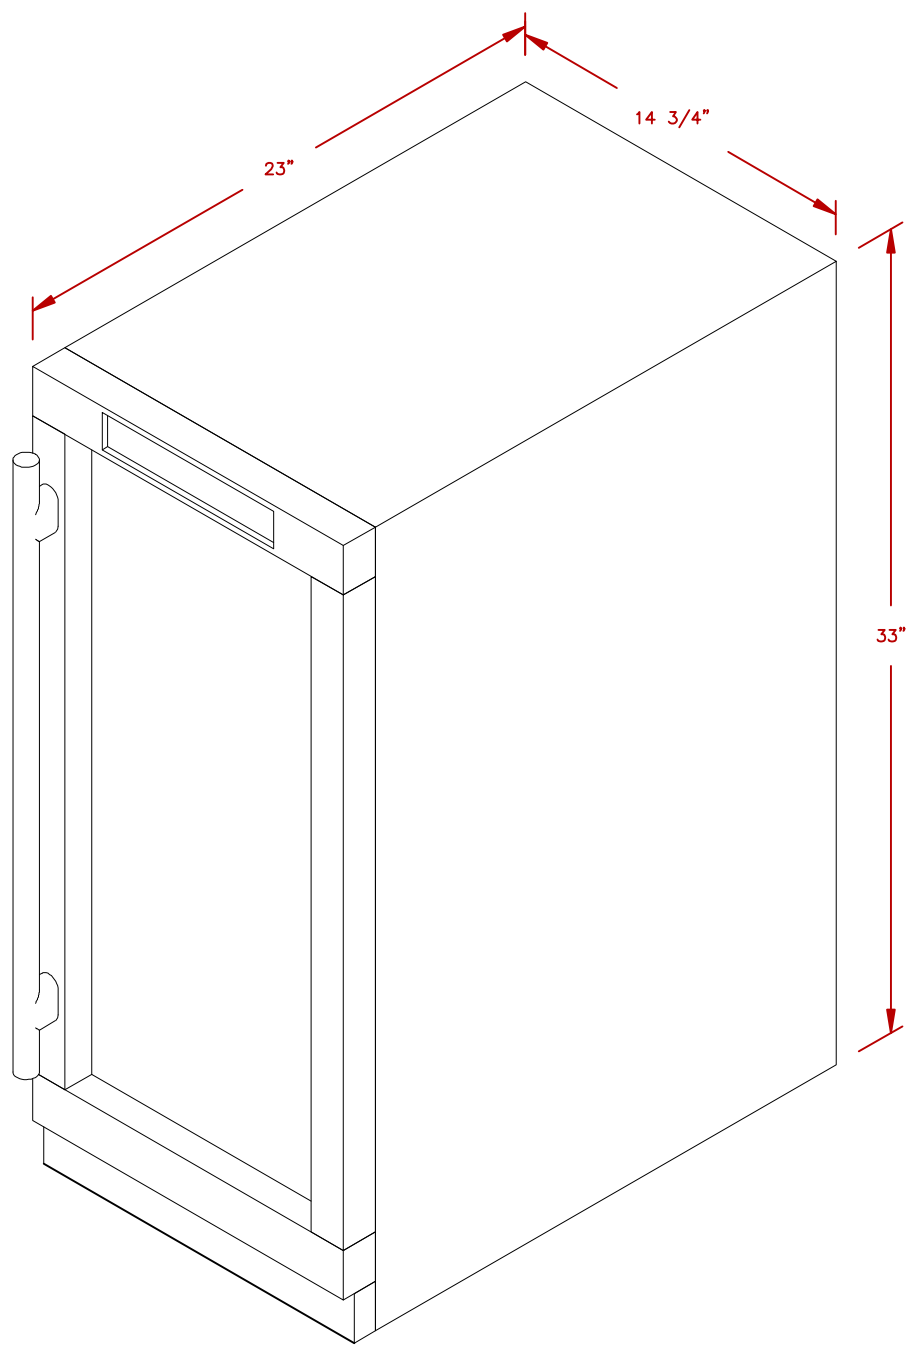

LINE	BBQ LINE
MODEL	OUTDOOR SST BEVERAGE COOLER
NUM	

ISOMETRIC VIEW

CUT-OUT DIMENSIONS

NOTE:  
DUE TO OUR CONTINUOUS IMPROVEMENT PROGRAM, ALL MODELS  
AND SPECIFICATIONS ARE SUBJECT TO CHANGE WITHOUT NOTICE.

	TITLE 2019 BARBECUE LINE REFRIGERATOR & ICE MAKER OUTDOOR SST BEVERAGE COOLER	
	SCALE:	DWG NO. BBQ10715
REVISED	REV. DESCR.	DATE 11/13/18