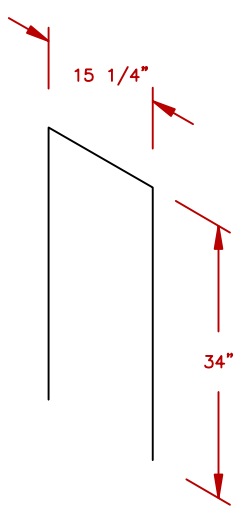

LINE	BBQ LINE
MODEL	OUTDOOR SST BEVERAGE COOLER
NUM	

ISOMETRIC VIEW

CUT-OUT DIMENSIONS

NOTE:  
DUE TO OUR CONTINUOUS IMPROVEMENT PROGRAM, ALL MODELS  
AND SPECIFICATIONS ARE SUBJECT TO CHANGE WITHOUT NOTICE.

	TITLE 2019 BARBECUE LINE REFRIGERATOR & ICE MAKER OUTDOOR SST BEVERAGE COOLER	
	SCALE:	DWG NO. BBQ10715
REVISED	REV. DESCR.	DATE 11/13/18