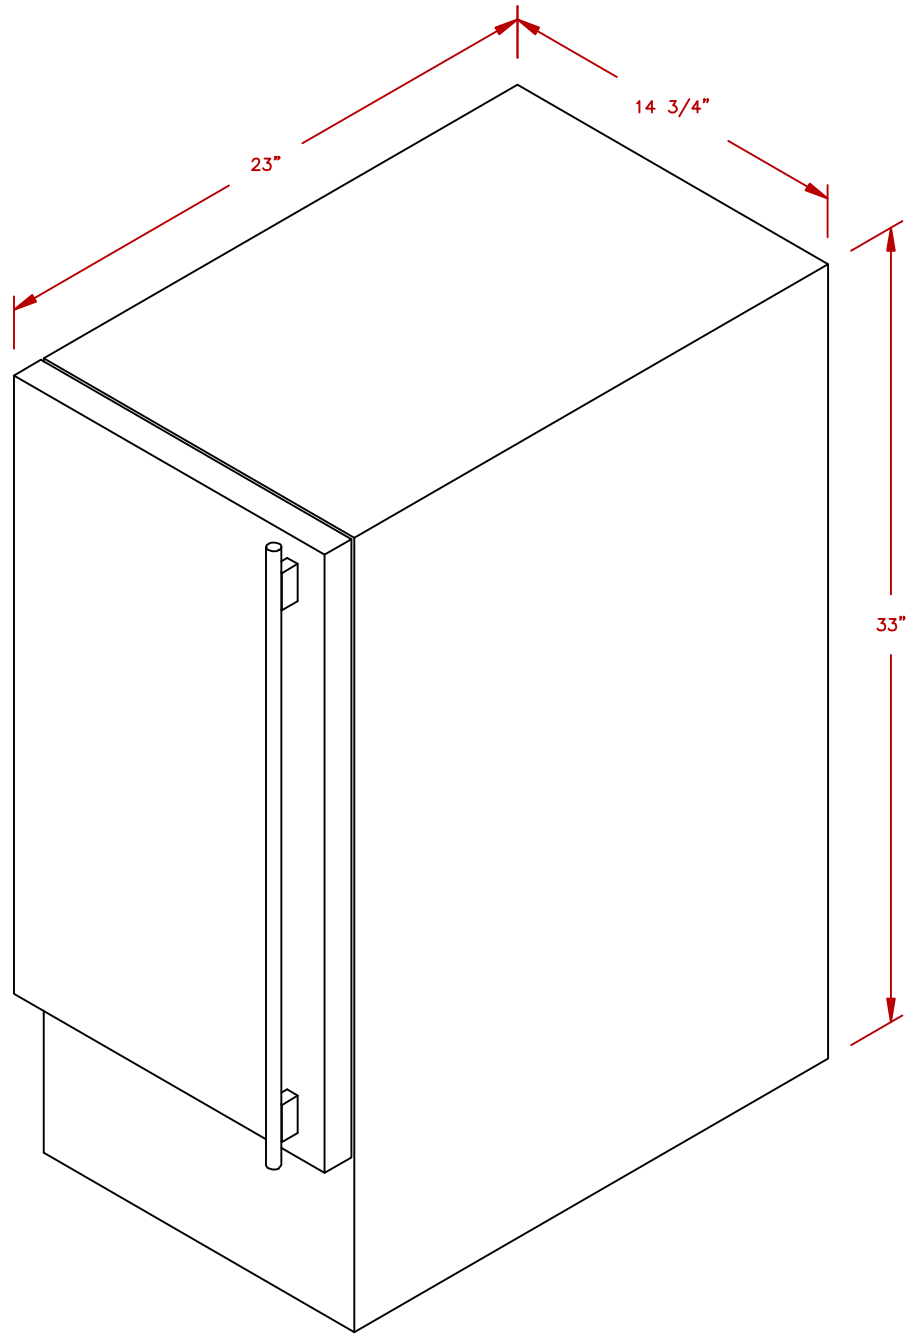

LINE	BBQ LINE
MODEL	OUTDOOR SST ICE MAKER
NUM	

ISOMETRIC VIEW

CUT-OUT DIMENSIONS

NOTE:
DUE TO OUR CONTINUOUS IMPROVEMENT PROGRAM, ALL MODELS
AND SPECIFICATIONS ARE SUBJECT TO CHANGE WITHOUT NOTICE.

	TITLE 2019 BARBECUE LINE OUTDOOR SST ICE MAKER	
	SCALE:	DWG NO. BBQ10700
REVISED	REV. DESCR.	DATE 11/13/18