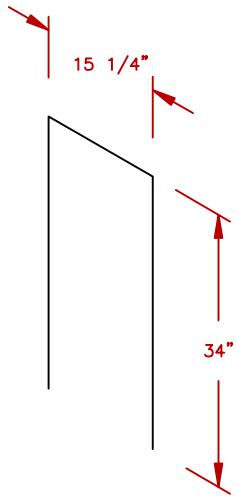

LINE	BBQ LINE
MODEL	OUTDOOR SST ICE MAKER
NUM	

ISOMETRIC VIEW

CUT-OUT DIMENSIONS

NOTE:
DUE TO OUR CONTINUOUS IMPROVEMENT PROGRAM, ALL MODELS
AND SPECIFICATIONS ARE SUBJECT TO CHANGE WITHOUT NOTICE.

	TITLE 2019 BARBECUE LINE OUTDOOR SST ICE MAKER	
	SCALE:	DWG NO. BBQ10700
REVISED	REV. DESCR.	DATE 11/13/18