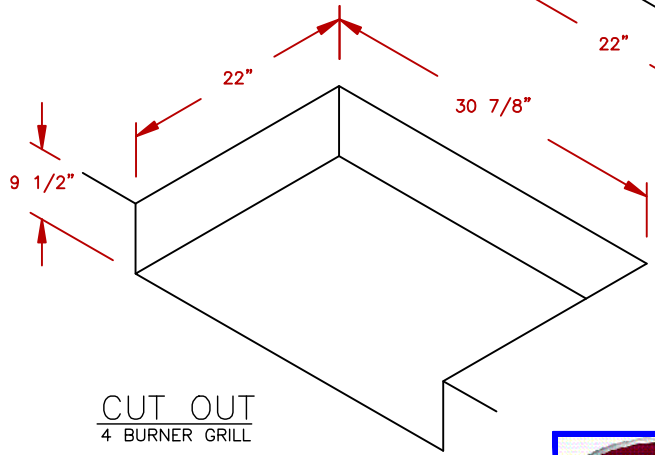

LINE	BBQ LINE
MODEL	P4 BURNER
NUM	

	TITLE 2019 BARBECUE LINE GRILLS P4 BURNER	
	SCALE: N/A	DWG NO. BBQ18P04
REVISED	REV. DESCR.	DATE 11/09/18

NOTE:
DUE TO OUR CONTINUOUS IMPROVEMENT PROGRAM, ALL MODELS
AND SPECIFICATIONS ARE SUBJECT TO CHANGE WITHOUT NOTICE.