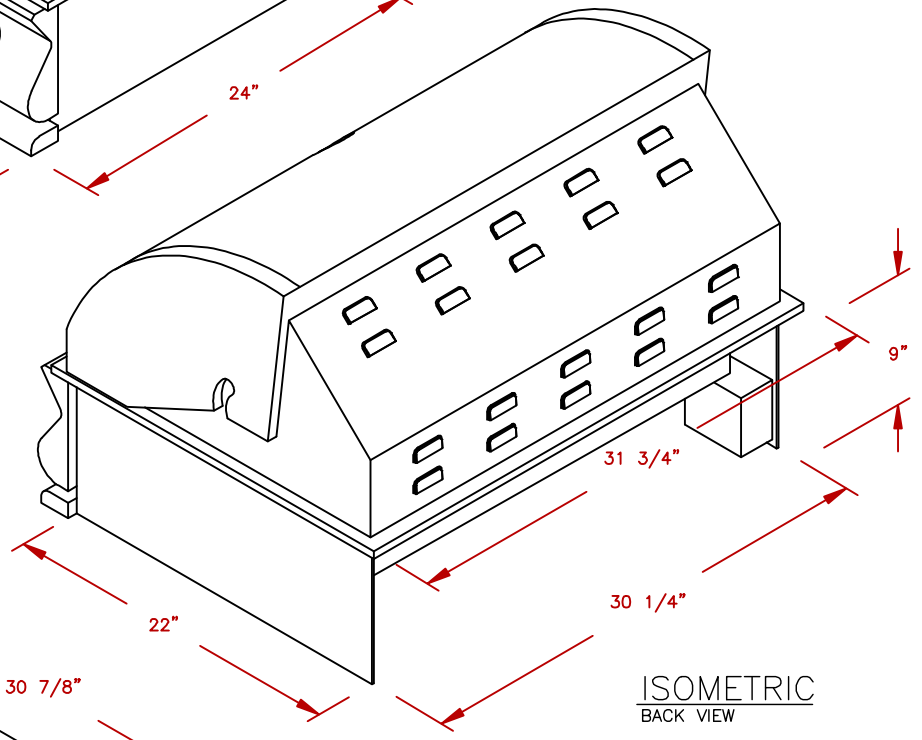

LINE	BBQ LINE
MODEL	P4 BURNER
NUM	

	TITLE 2019 BARBECUE LINE GRILLS P4 BURNER	
	SCALE: N/A	DWG NO. BBQ18P04
REVISED	REV. DESCR.	DATE 11/09/18

NOTE:
DUE TO OUR CONTINUOUS IMPROVEMENT PROGRAM, ALL MODELS
AND SPECIFICATIONS ARE SUBJECT TO CHANGE WITHOUT NOTICE.