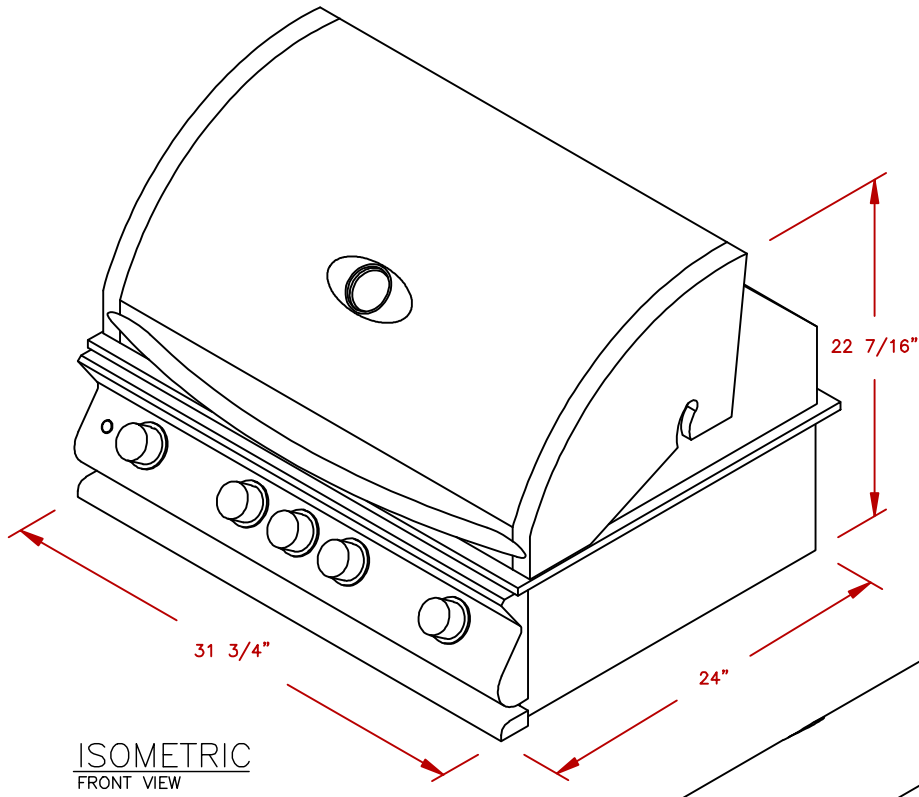

LINE	BBQ LINE
MODEL	P4 BURNER
NUM	

	TITLE 2019 BARBECUE LINE GRILLS P4 BURNER	
	SCALE: N/A	DWG NO. BBQ18P04
REVISED	REV. DESCR.	DATE 11/09/18

NOTE:
DUE TO OUR CONTINUOUS IMPROVEMENT PROGRAM, ALL MODELS
AND SPECIFICATIONS ARE SUBJECT TO CHANGE WITHOUT NOTICE.