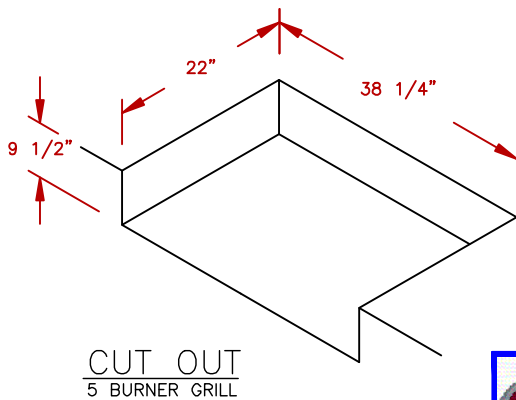

LINE	BBQ LINE
MODEL	P5 BURNER
NUM	

NOTE:
DUE TO OUR CONTINUOUS IMPROVEMENT PROGRAM, ALL MODELS
AND SPECIFICATIONS ARE SUBJECT TO CHANGE WITHOUT NOTICE.

	TITLE		2019 BARBECUE LINE GRILLS P5 BURNER
	SCALE:	DWG NO.	DWG BY
REVISED	REV. DESCR.	DATE	
	BBQ18P05	J.ORNELAS	11/09/18