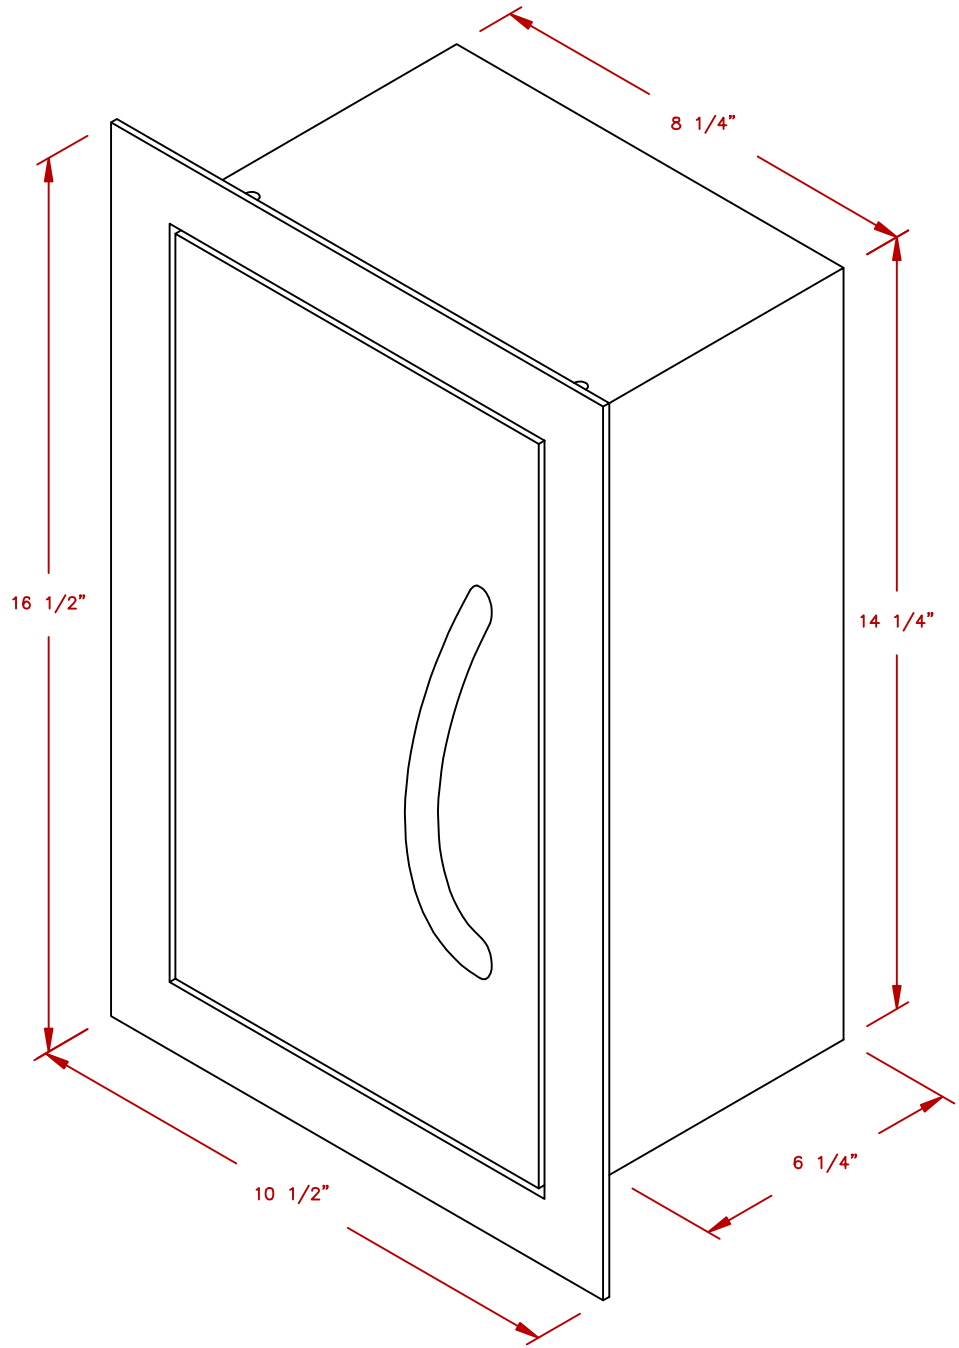

LINE	BBQ LINE
MODEL	PAPER TOWEL STORAGE
NUM	

CUT OUT DIMENSIONS

TITLE 2019 BARBECUE LINE  
DOORS & DRAWERS  
PAPER TOWEL STORAGE

SCALE:

DWG NO. BBQ07910

DWG BY J.ORNELAS

REVISED

REV. DESCR.