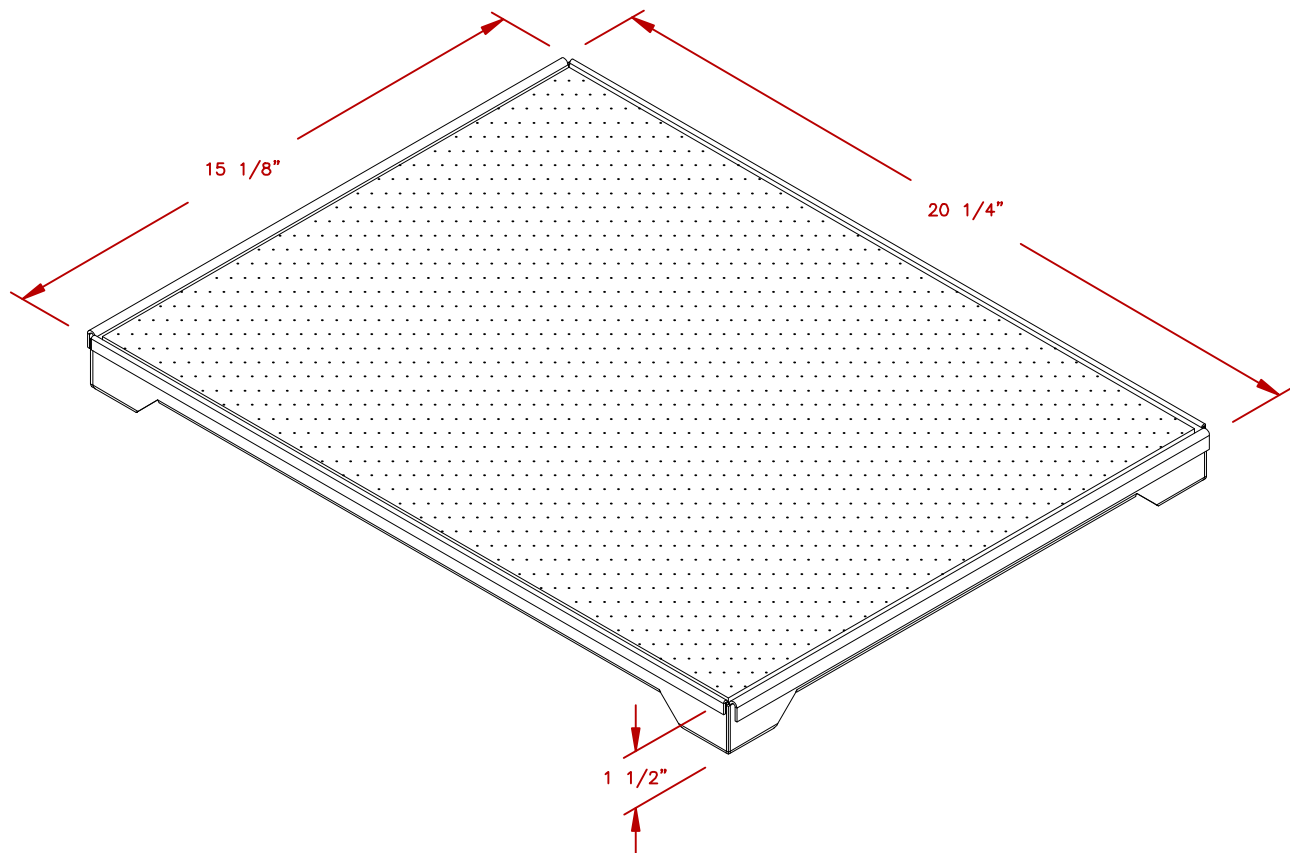

LINE	BBQ LINE
MODEL	PIZZA BRICK TRAY
NUM	

	TITLE		2019 BARBECUE LINE ACCESORIES PIZZA BRICK TRAY
	SCALE:	DWG NO.	DWG BY
REVISED	BBQ07900	J.ORNELAS	DATE
	REV. DESCR.		11/12/18

NOTE:
DUE TO OUR CONTINUOUS IMPROVEMENT PROGRAM, ALL MODELS
AND SPECIFICATIONS ARE SUBJECT TO CHANGE WITHOUT NOTICE.