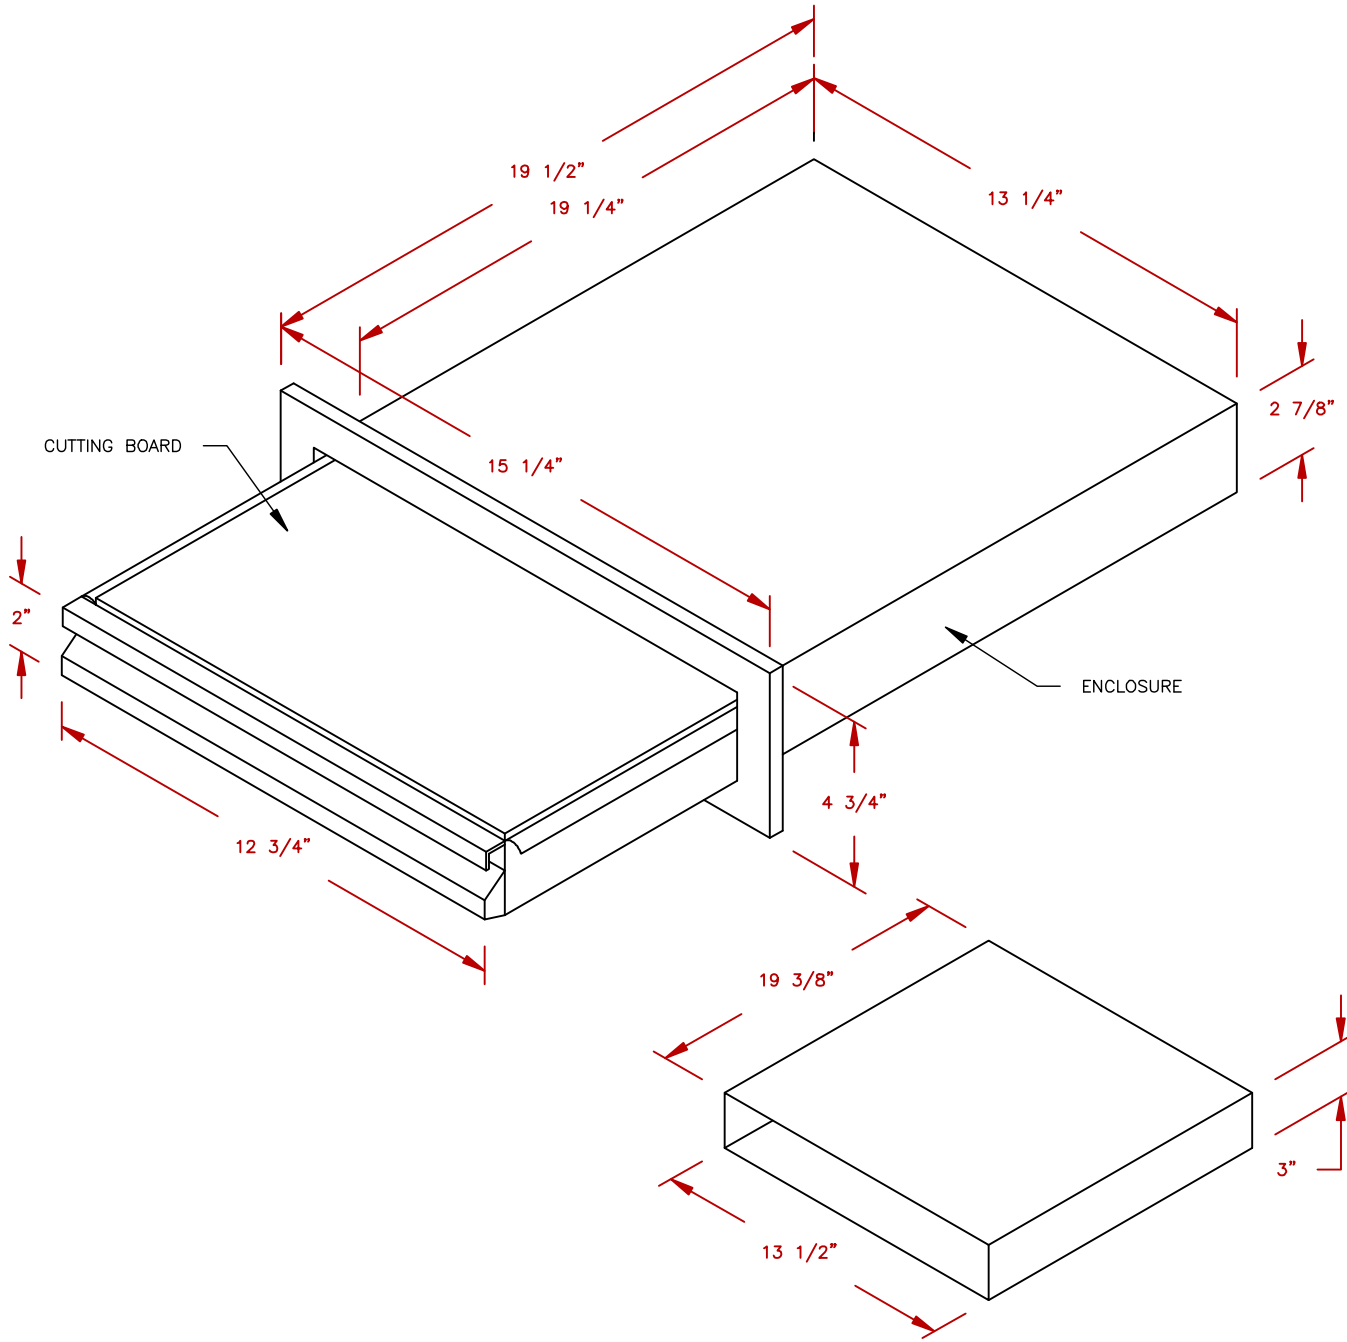

LINE	BBQ LINE
MODEL	PULL OUT CUTTING BOARD
NUM	

CUT OUT DIMENSIONS

NOTE:  
DUE TO OUR CONTINUOUS IMPROVEMENT PROGRAM, ALL MODELS  
AND SPECIFICATIONS ARE SUBJECT TO CHANGE WITHOUT NOTICE.

	TITLE		2019 BARBECUE LINE GRILL ACCESORIES PULL OUT CUTTING BOARD
	SCALE:	DWG NO.	DWG BY
REVISED	REV. DESCR.	DATE	