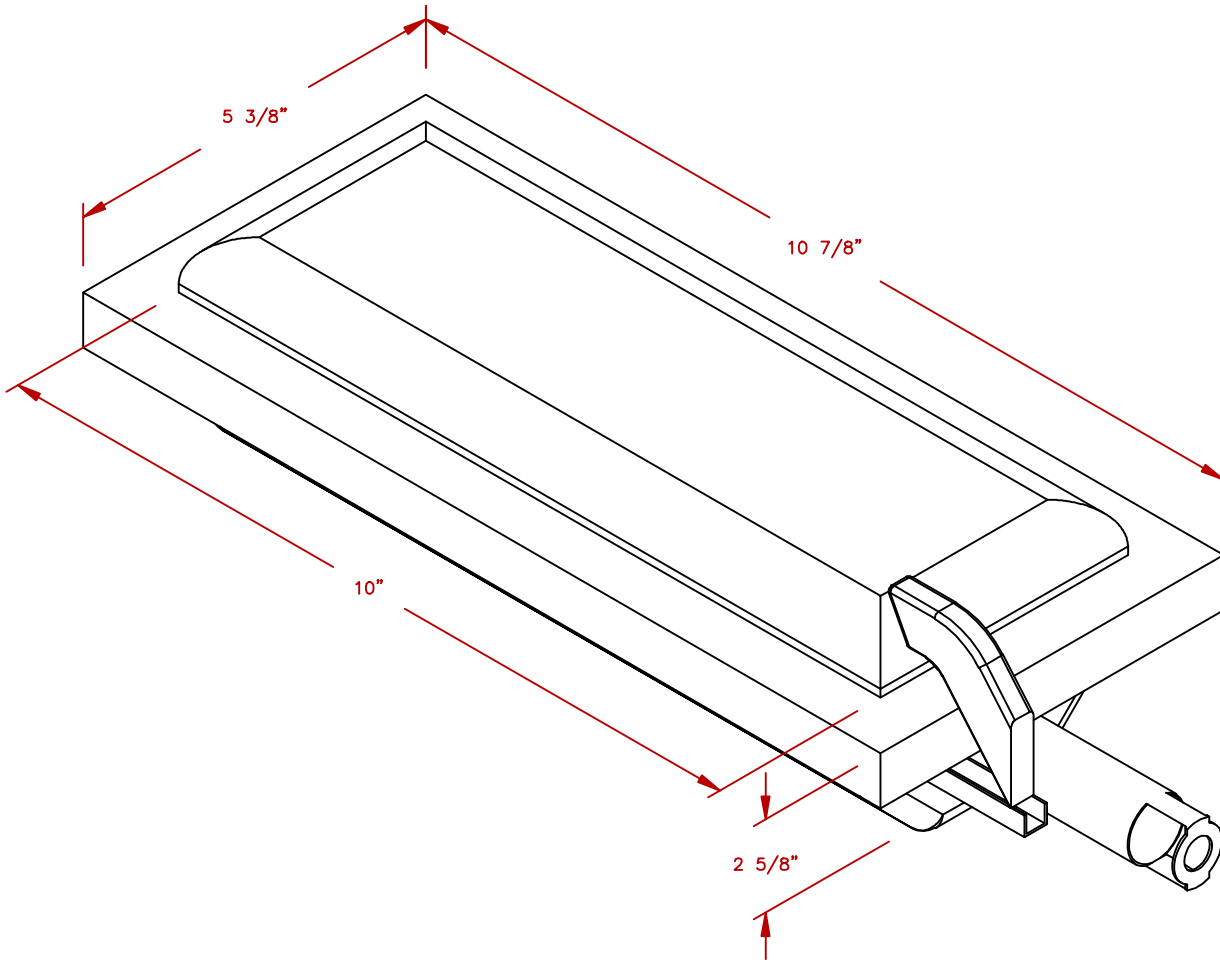

LINE	BBQ LINE
MODEL	SEAR ZONE BURNER
NUM	

	TITLE		2019 BARBECUE LINE GRILL ACCESORIES SEAR ZONE BURNER
	SCALE:	DWG NO.	DWG BY
REVISED	REV. DESCR.	DATE	

NOTE:
DUE TO OUR CONTINUOUS IMPROVEMENT PROGRAM, ALL MODELS
AND SPECIFICATIONS ARE SUBJECT TO CHANGE WITHOUT NOTICE.