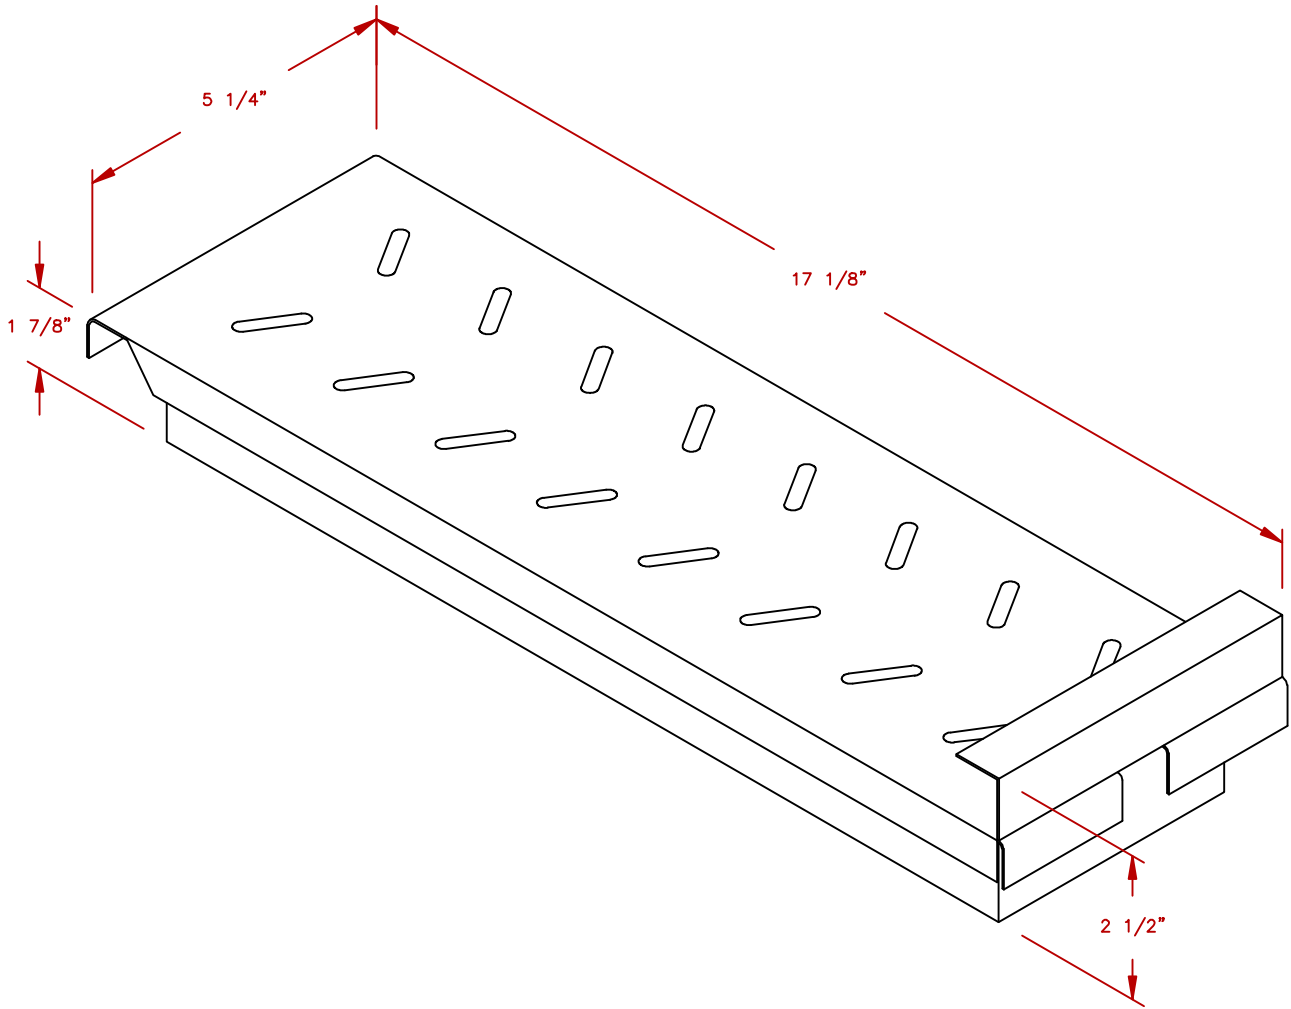

LINE	BBQ LINE
MODEL	SMOKE TRAY
NUM	

	TITLE 2019 BARBECUE LINE GRILL ACCESORIES SMOKE TRAK	
	SCALE:	DWG NO. BBQ08854P
REVISED	REV. DESCR.	DWG BY J.ORNELAS
		DATE 11/12/18

NOTE:
DUE TO OUR CONTINUOUS IMPROVEMENT PROGRAM, ALL MODELS AND SPECIFICATIONS ARE SUBJECT TO CHANGE WITHOUT NOTICE.