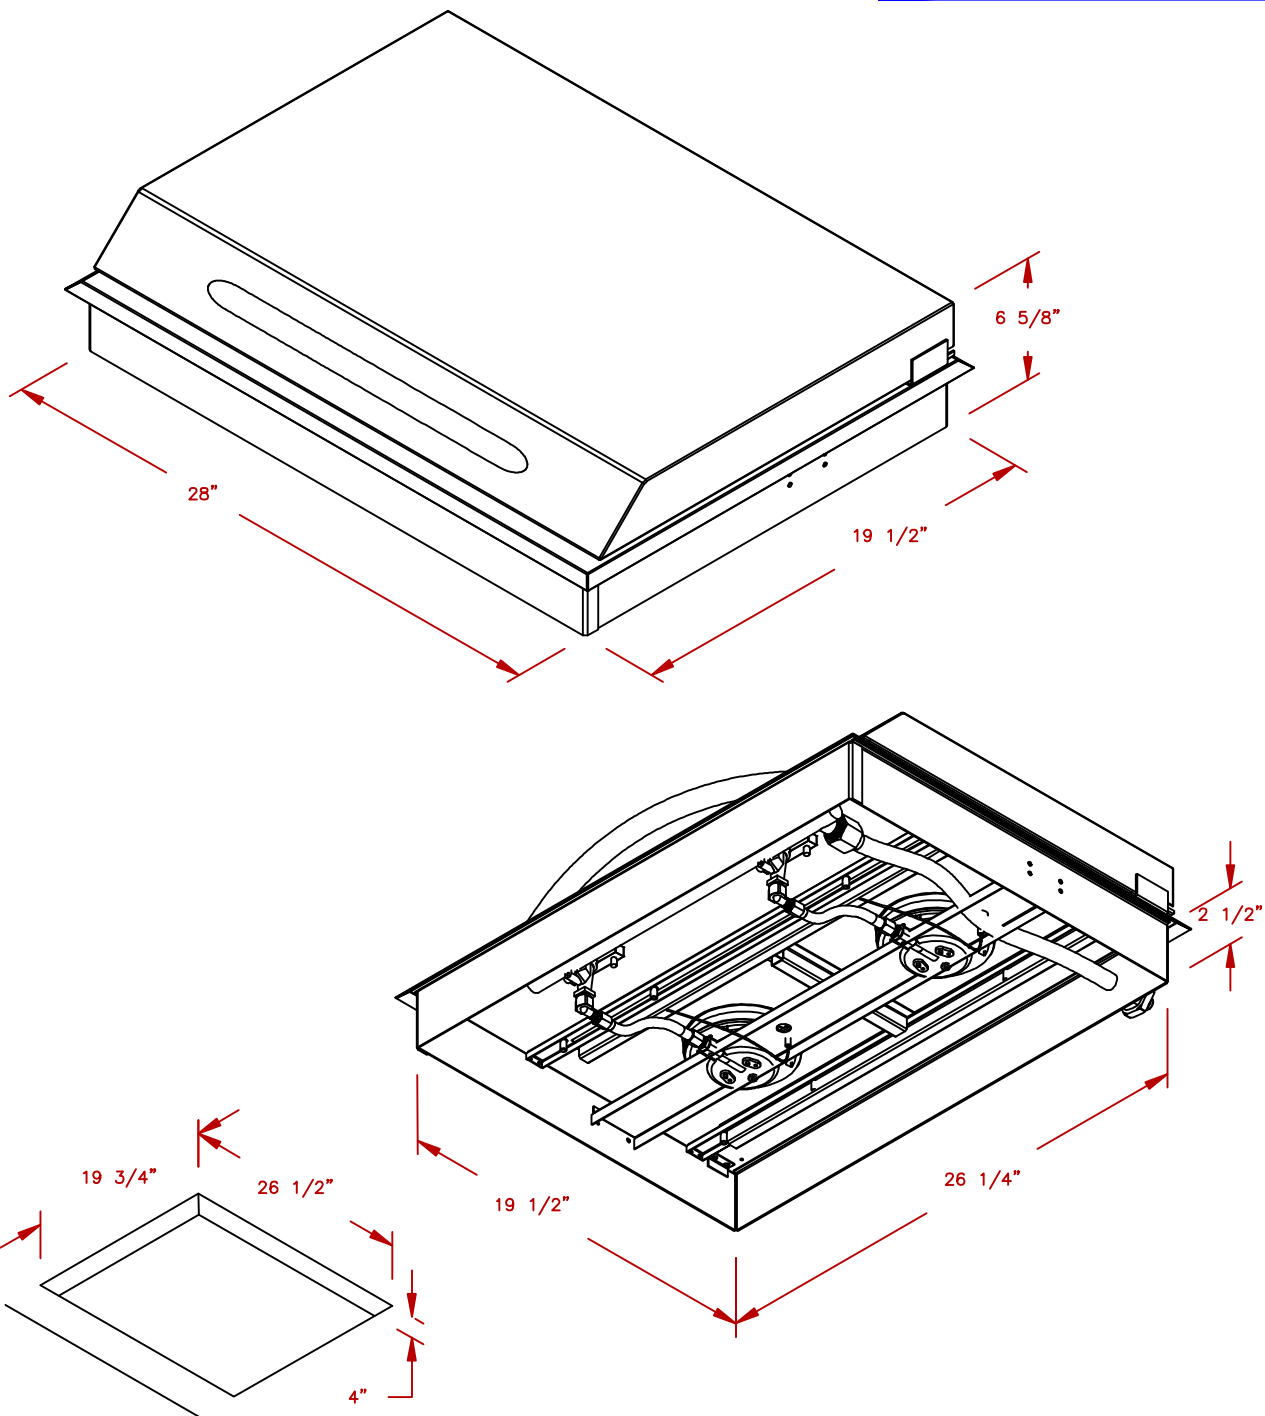

LINE	BBQ LINE
MODEL	STD SIDE BY SIDE FLAT
NUM	

CUT OUT DIMENSIONS

	TITLE		2019 BARBECUE LINE
			SIDE BURNERS
		STD SIDE BY SIDE FLAT	
SCALE:	DWG NO.	DWG BY	
	BBQ08953P	J.ORNELAS	
REVISED	REV. DESCR.	DATE	
		11/13/18	