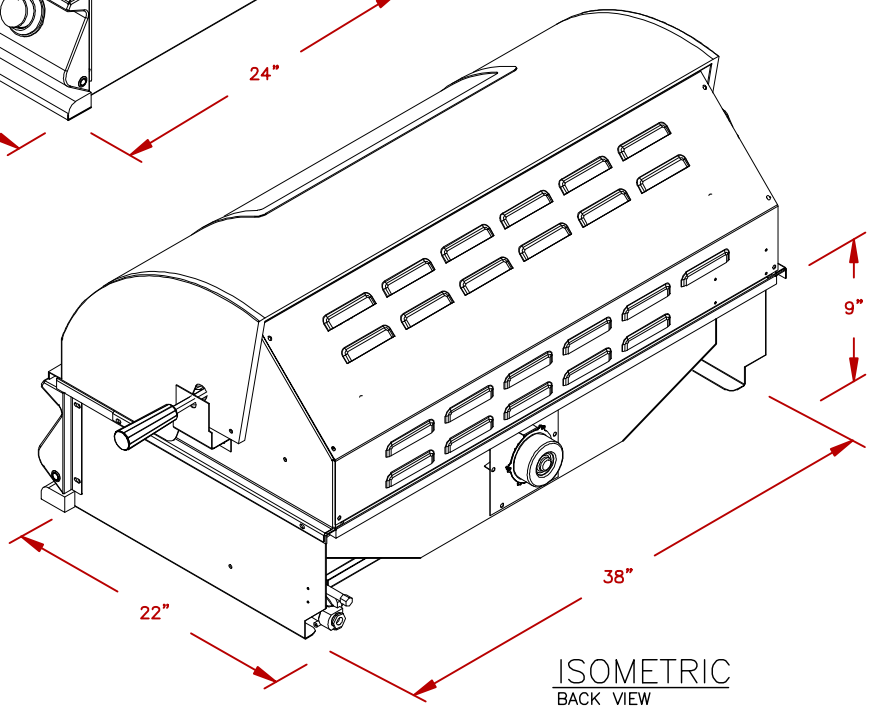

LINE	BBQ LINE
MODEL	TOP GUN 5 BRNR CONV/GRILL
NUM	

NOTE:
DUE TO OUR CONTINUOUS IMPROVEMENT PROGRAM, ALL MODELS
AND SPECIFICATIONS ARE SUBJECT TO CHANGE WITHOUT NOTICE.

	TITLE 2019 BARBECUE LINE GRILLS	
	TOP GUN 5 BRNR CONV/GRILL	
SCALE: N/A	DWG NO. BBQ18875CTG	DWG BY J.ORNELAS
REVISED	REV. DESCR.	DATE 11/12/18