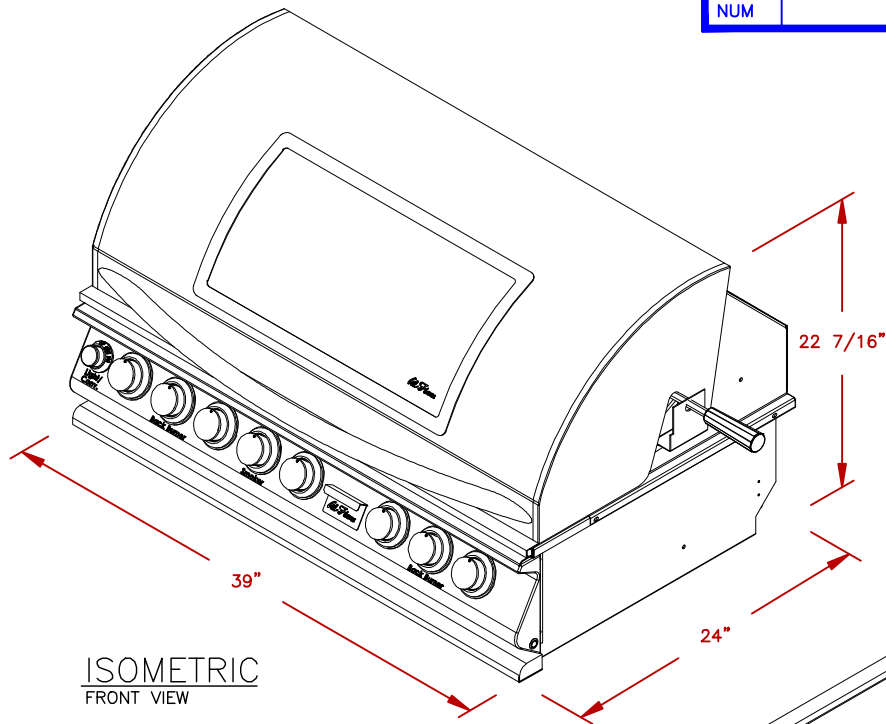

LINE	BBQ LINE
MODEL	TOP GUN 5 BRNR CONV/GRILL
NUM	

NOTE:
DUE TO OUR CONTINUOUS IMPROVEMENT PROGRAM, ALL MODELS
AND SPECIFICATIONS ARE SUBJECT TO CHANGE WITHOUT NOTICE.

	TITLE 2019 BARBECUE LINE GRILLS	
	TOP GUN 5 BRNR CONV/GRILL	
SCALE: N/A	DWG NO. BBQ18875CTG	DWG BY J.ORNELAS
REVISED	REV. DESCR.	DATE 11/12/18