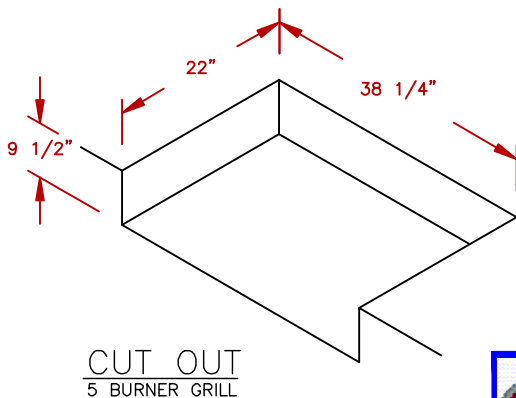

LINE	BBQ LINE
MODEL	TOP GUN 5 BRNR CONV/GRILL
NUM	

NOTE:
DUE TO OUR CONTINUOUS IMPROVEMENT PROGRAM, ALL MODELS
AND SPECIFICATIONS ARE SUBJECT TO CHANGE WITHOUT NOTICE.

	TITLE 2019 BARBECUE LINE GRILLS	
	TOP GUN 5 BRNR CONV/GRILL	
SCALE: N/A	DWG NO. BBQ18875CTG	DWG BY J.ORNELAS
REVISED	REV. DESCR.	DATE 11/12/18