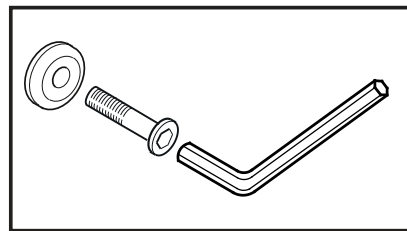

1

16x

16x

4x

G500

~~G500 PURE WHITE
G500 EVOLUTION~~