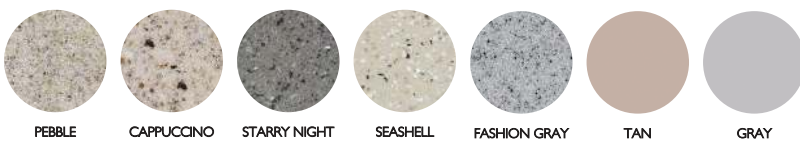

STANDARD COLORS

PEBBLE CAPPUCCINO STARRY NIGHT SEASHELL FASHION GRAY TAN GRAY

SPECIAL ORDER COLORS*

MONT BLANC AUTUMN SUN SAFARI SUNRISE SUMMIT GRAY

*Special Order Colors may result in longer lead times. Contact Customer Service for more information.

- Perfect for residential or commercial use
- For use on a pool ledge with water depths up to 12 inches
- High-quality RTM composite material
- UV protection to resist fading
- Compatible with all pool types, including vinyl
- Exclusive colors and visual textures
- Made in the USA

STANDARD COLORS

PEBBLE

CAPPUCCINO

STARRY NIGHT

SEASHELL

FASHION GRAY

TAN

GRAY